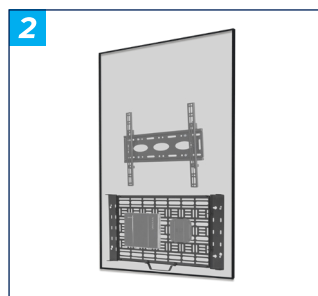

BT7889

WALL MOUNTED FIXED AV STORAGE TRAY

The BT7889 is the ideal solution for discreet fixing of AV equipment, such as power supplies, media players and video conferencing equipment behind a screen. The storage tray can be wall mounted by the side of the screen mount, or if space is limited, over the top of the screen mount, and positioned in either a portrait or horizontal orientation. AV accessories are easily fitted to the removable storage tray using the supplied cable ties which can also be used for cable management.

SPECIFICATIONS

Max load	22lbs
Max. equipment dimensions	W: 11.92" x H: 17.71"
Depth from wall	1.25"

FEATURES

- Wall mount designed for storing AV equipment behind a screen
- 1** Suitable for a variety of different sized AV devices
- 2** Suitable for a landscape or portrait installation
- 3** Can also be mounted directly over the top of a compatible wall mount**
- 4** Hook-on feature allows the tray to be accessed without screen removal
- Low profile design
- Works in conjunction with a range of B-Tech flat screen wall mounts
- Mounts to the side, above or below a flat screen wall mount
- Features a handle for quick access and easy handling*
- Also mounts to System X BT8390 rails
- Cable ties supplied to secure equipment to tray and for cable management
- Keyhole wall mounting for an easy installation

*Optional: A padlock (not supplied) can be added to help prevent the removal of the tray from the wall mount
 **Min. width of screen interface arms: 15.74" / Max. depth of flat screen wall plate: 0.70"