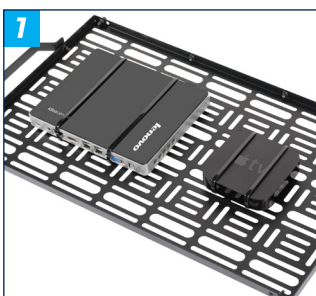

BT7889

WALL MOUNTED FIXED AV STORAGE TRAY

The BT7889 is the ideal solution for discreet fixing of AV equipment, such as power supplies, media players and video conferencing equipment behind a screen. The storage tray can be wall mounted by the side of the screen mount, or if space is limited, over the top of the screen mount, and positioned in either a portrait or horizontal orientation. AV accessories are easily fitted to the removable storage tray using the supplied cable ties which can also be used for cable management.

SPECIFICATIONS

Max load	22lbs
Max. equipment dimensions	W: 11.92" x H: 17.71"
Depth from wall	1.25"

FEATURES

- Wall mount designed for storing AV equipment behind a screen
- 1** Suitable for a variety of different sized AV devices
- 2** Suitable for a landscape or portrait installation
- 3** Can also be mounted directly over the top of a compatible wall mount**
- 4** Hook-on feature allows the tray to be accessed without screen removal
- Low profile design
- Works in conjunction with a range of B-Tech flat screen wall mounts
- Mounts to the side, above or below a flat screen wall mount
- Features a handle for quick access and easy handling*
- Also mounts to System X BT8390 rails
- Cable ties supplied to secure equipment to tray and for cable management
- Keyhole wall mounting for an easy installation

*Optional: A padlock (not supplied) can be added to help prevent the removal of the tray from the wall mount
 **Min. width of screen interface arms: 15.74" / Max. depth of flat screen wall plate: 0.70"

BT7889

FRONT VIEW
PORTRAIT

SIDE VIEW
PORTRAIT

TOP VIEW
PORTRAIT

FRONT VIEW
LANDSCAPE

SIDE VIEW
LANDSCAPE

ORDERING INFORMATION

COLOR	ORDER REF	UPC
Black	BT7889/B	811867031867