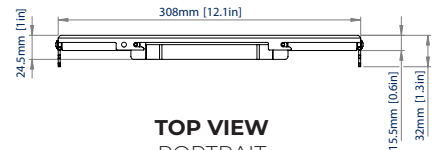

TOP VIEW
PORTRAIT