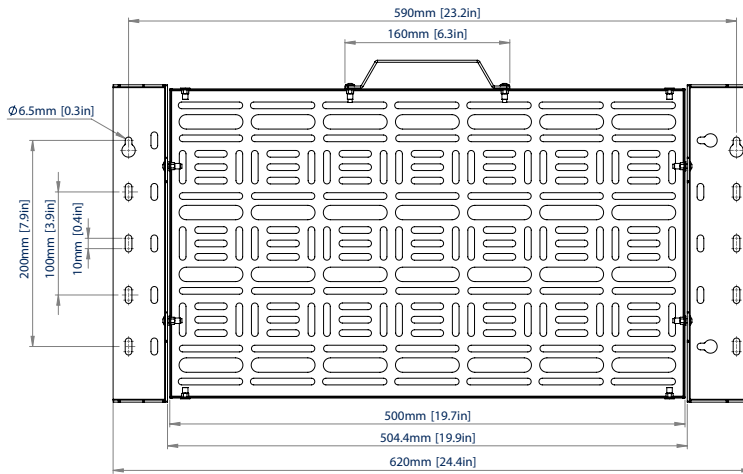

FRONT VIEW
LANDSCAPE