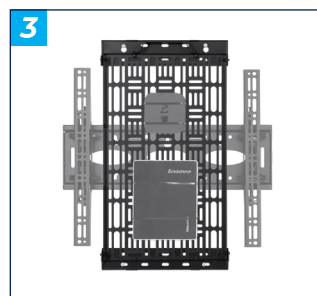

BT7889

WALL MOUNTED FIXED AV STORAGE TRAY

The BT7889 is the ideal solution for discreet fixing of AV equipment, such as power supplies, media players and video conferencing equipment behind a screen. The storage tray can be wall mounted by the side of the screen mount, or if space is limited, over the top of the screen mount, and positioned in either a portrait or horizontal orientation. AV accessories are easily fitted to the removable storage tray using the supplied cable ties which can also be used for cable management.

SPECIFICATIONS

Max load	22lbs
Max. equipment dimensions	W: 11.92" x H: 17.71"
Depth from wall	1.25"

FEATURES

- Wall mount designed for storing AV equipment behind a screen
- 1** Suitable for a variety of different sized AV devices
- 2** Suitable for a landscape or portrait installation
- 3** Can also be mounted directly over the top of a compatible wall mount**
- 4** Hook-on feature allows the tray to be accessed without screen removal
- Low profile design
- Works in conjunction with a range of B-Tech flat screen wall mounts
- Mounts to the side, above or below a flat screen wall mount
- Features a handle for quick access and easy handling*
- Also mounts to System X BT8390 rails
- Cable ties supplied to secure equipment to tray and for cable management
- Keyhole wall mounting for an easy installation

*Optional: A padlock (not supplied) can be added to help prevent the removal of the tray from the wall mount
 **Min. width of screen interface arms: 15.74" / Max. depth of flat screen wall plate: 0.70"

BT7889

FRONT VIEW
PORTRAIT

SIDE VIEW
PORTRAIT

TOP VIEW
PORTRAIT

FRONT VIEW
LANDSCAPE

SIDE VIEW
LANDSCAPE

ORDERING INFORMATION

COLOR	ORDER REF	UPC
Black	BT7889/B	811867031867