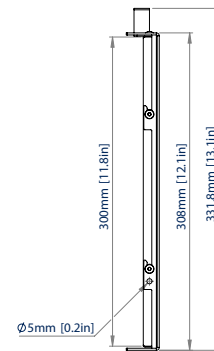

SIDE VIEW
LANDSCAPE

ORDERING INFORMATION

COLOR	ORDER REF	UPC
Black	BT7889/B	811867031867

RELATED PRODUCTS

PRODUCT CODE	NAME	DESCRIPTION
BT8432	Flat Screen Wall mount with Tilt	Suitable for screens up to 80"
BT7888	Wall Mounted Slide-Out AV Storage Tray	Wall mount designed for easy storing of AV equipment
BT7883	Wall Mount with Slide-Out AV Storage	Suitable for screens up to 75"
BT7885	Wall Mount with Pull-Down AV Storage	Suitable for screens up to 86"

SS-V2-BT7889-050924-NA