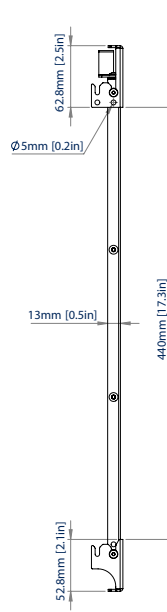

SIDE VIEW
PORTRAIT