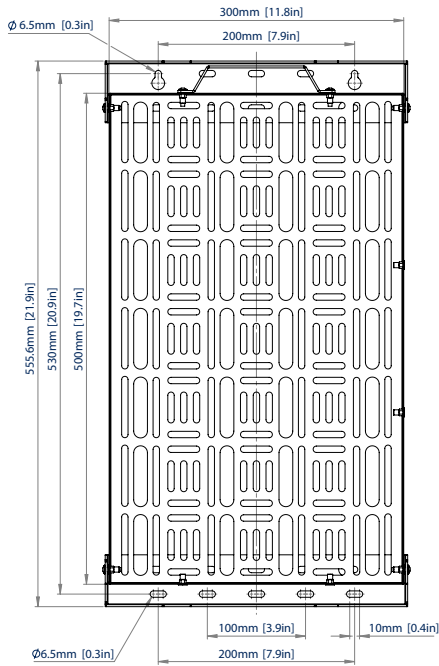

BT7889

FRONT VIEW
PORTRAIT