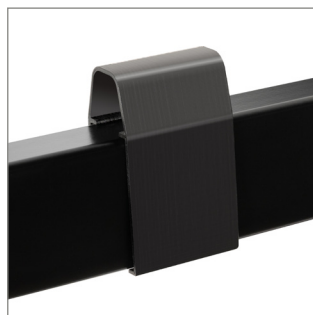

## FLAT SCREEN ARTICULATING WALL MOUNT

FOR SCREENS UP TO 75"

Designed for medium to large sized screens, the BT8237 supports weights up to 80kg (176lbs) and features a low-profile design that mounts screens just 73mm (3") from the wall. The universal interface accommodates mounting patterns up to 600 x 400mm and comes with adjustment screws which allow the screen to be levelled once mounted.

### FEATURES

- Twin arms with three swivel points for a multitude of positioning options
- Folds flat to the wall
- Central keyhole fixing point for an easy fix and level adjustment
- Six cable management clips supplied to ensure a tidy install
- All fixing points are concealed behind attractive coverplates to hide fixings
- Mount has a 699mm (27.5") extension range from the wall
- Lateral adjustment of the screen once mounted
- Levelling screws allow adjustment of screen height
- Security fixings prevent unauthorised removal
- Padlock tabs on arms for additional security (padlock not included)

75" 178cm | VESA 600 400 | 80KG (176LBS) | 120° | [Swivel Icon]

Twin arms with three swivel points for a multitude of positioning options.

Padlock tabs on arms for additional security (padlock not included).

Six cable management clips supplied to ensure a tidy install.

Slim design folds flat to the wall.

TOP VIEW

SIDE VIEW - EXTENDED

CLOSED 72.5mm [2.9in]

SIDE VIEW - CLOSED

FRONT VIEW - CLOSED

REAR VIEW - CLOSED