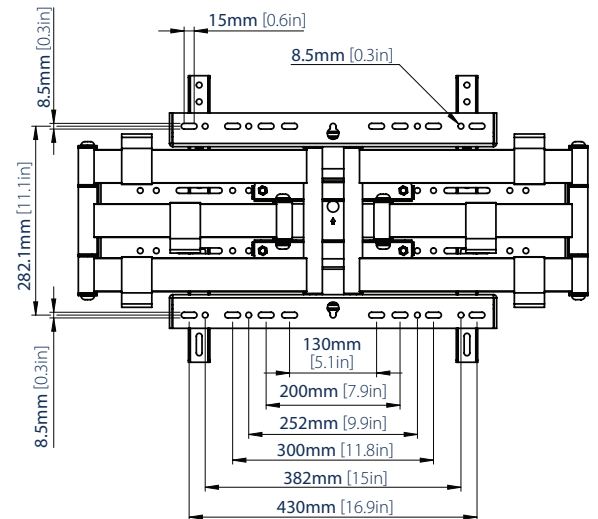

REAR VIEW - CLOSED

PACKING INFORMATION

COLOUR:	ORDER REF:	EAN CODE:	MASTER CARTON QTY:	MASTER CARTON WEIGHT:	MASTER CARTON CUBE:
Black	BT8237/B	5019318306181	1	15.2kg (33.5lbs)	0.028 cbm (0.98 cuft)

RELATED PRODUCTS

BT8442	BT8432	BTV513	BT8312

Flat Screen Wall Mount
for screens up to 80" with VESA fixings up to 600 x 400mm

Flat Screen Wall Mount With Tilt
for screens up to 80" with VESA fixings up to 600 x 400mm

Flat Screen Wall Mount With Double Arm
for screens up to 55" with VESA fixings up to 400 x 400mm

Slimline Soft-Open Full Service Videowall Mount
for screens up to 70" with VESA fixings up to 600 x 400mm