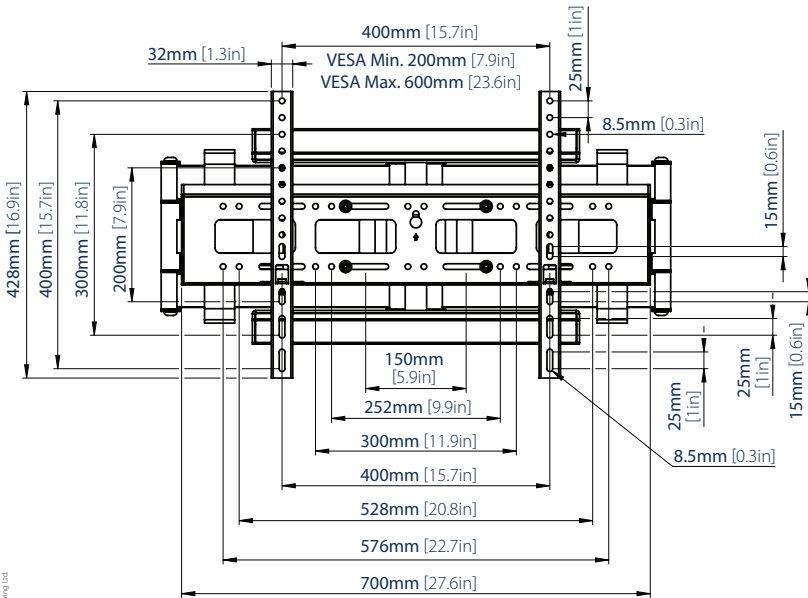

FRONT VIEW - CLOSED