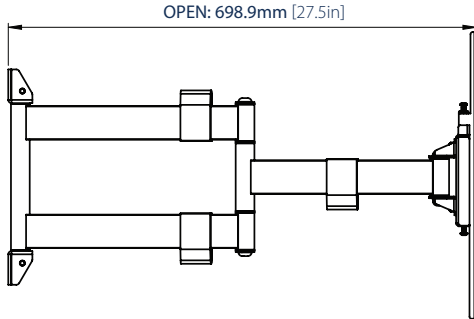

SIDE VIEW - EXTENDED

CLOSED 72.5mm [2.9in]