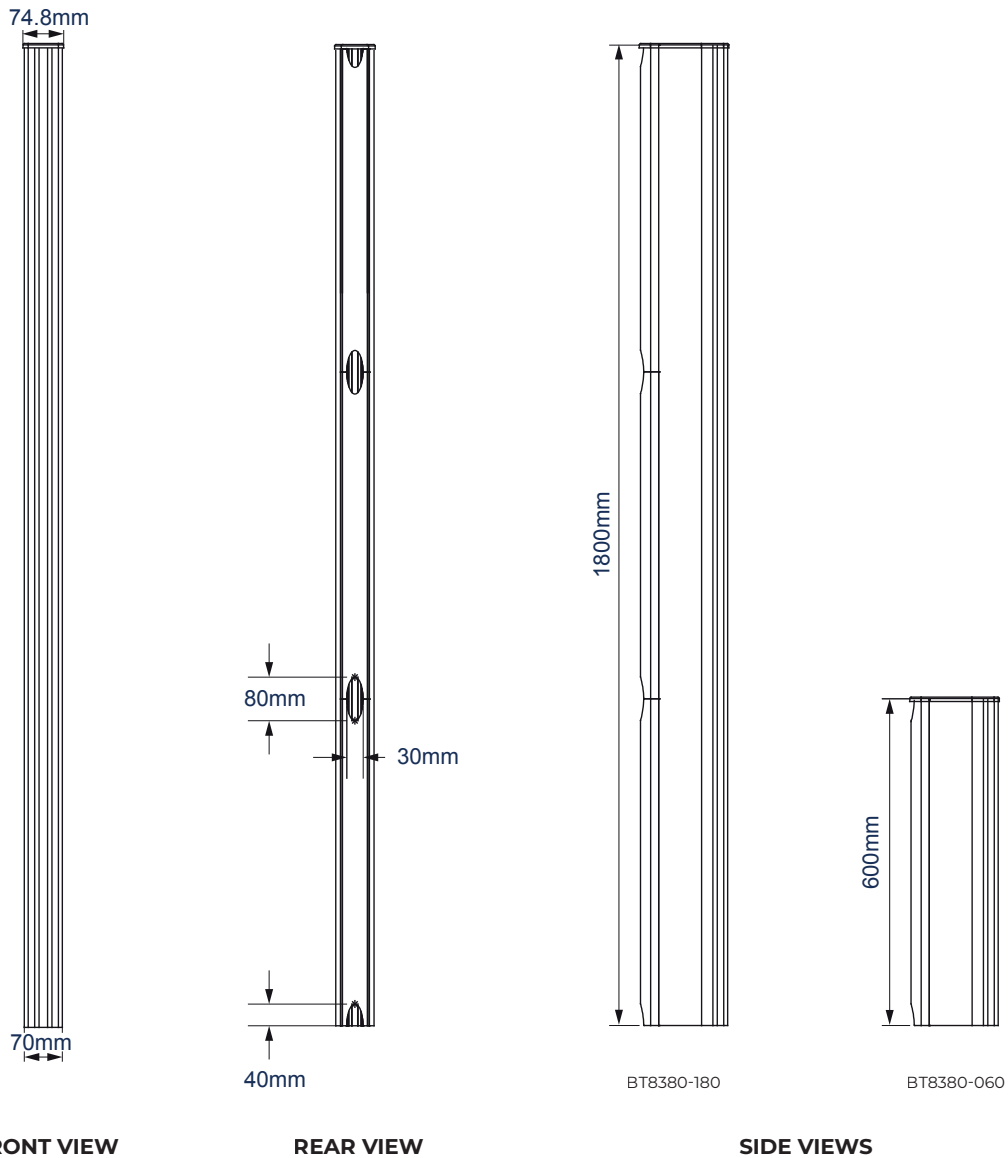

BT8380

FRONT VIEW

REAR VIEW

SIDE VIEWS

ORDERING INFORMATION

COLOUR	ORDER REF	EAN	COLOUR	ORDER REF	EAN
Black	BT8380-060/B V3	5019318501579	Silver	BT8380-060/S V3	5019318501562
Black	BT8380-180/B V3	5019318501012	Silver	BT8380-180/S V3	5019318501029

RELATED PRODUCTS

PRODUCT CODE	NAME	DESCRIPTION
BT8390-JPK	System X Joining Plate Kits	Fixes System X Mounting Rails to Vertical Columns
BT8390	System X Mounting Rail	Mounting rails in multiple lengths designed to support a variety of interface arms
BT8380-BASE	System X Floor Base	Creates a secure foundation for System X Vertical columns
BT8380-EXTV	System X Column Extension Kit	Joins Vertical Columns together to increase overall height

SS-BT8380-0601.24