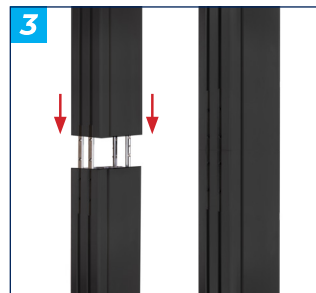

SPECIFICATIONS

Lengths available (as standard)	23.62" and 70.86"
Fixing kit to mount horizontal rail	BT8380-JPK / BT8380-JPT
Extension kit to join columns	BT8380-EXTV*
Compatible bases	BT8380-BASE / SHB / FFB / FSB / AFB
Color	Black

FEATURES

1. **1** For use in a variety of applications; freestanding, mobile, bolt-down, etc.
2. **2** Integrated cable management for a tidy finish
3. **3** Columns can join together using BT8380-EXTV to create extended lengths
4. **4** Plastic end caps, cable covers and trim strips add to the high-end aesthetic
   - Ideal for videowalls and other multi-screen installations
   - Compatible with a variety of floor bases for use in different applications
   - Includes spare fixings to attach a B-Tech 'collar compatible' accessories
   - TUV certified

SYSTEM X™