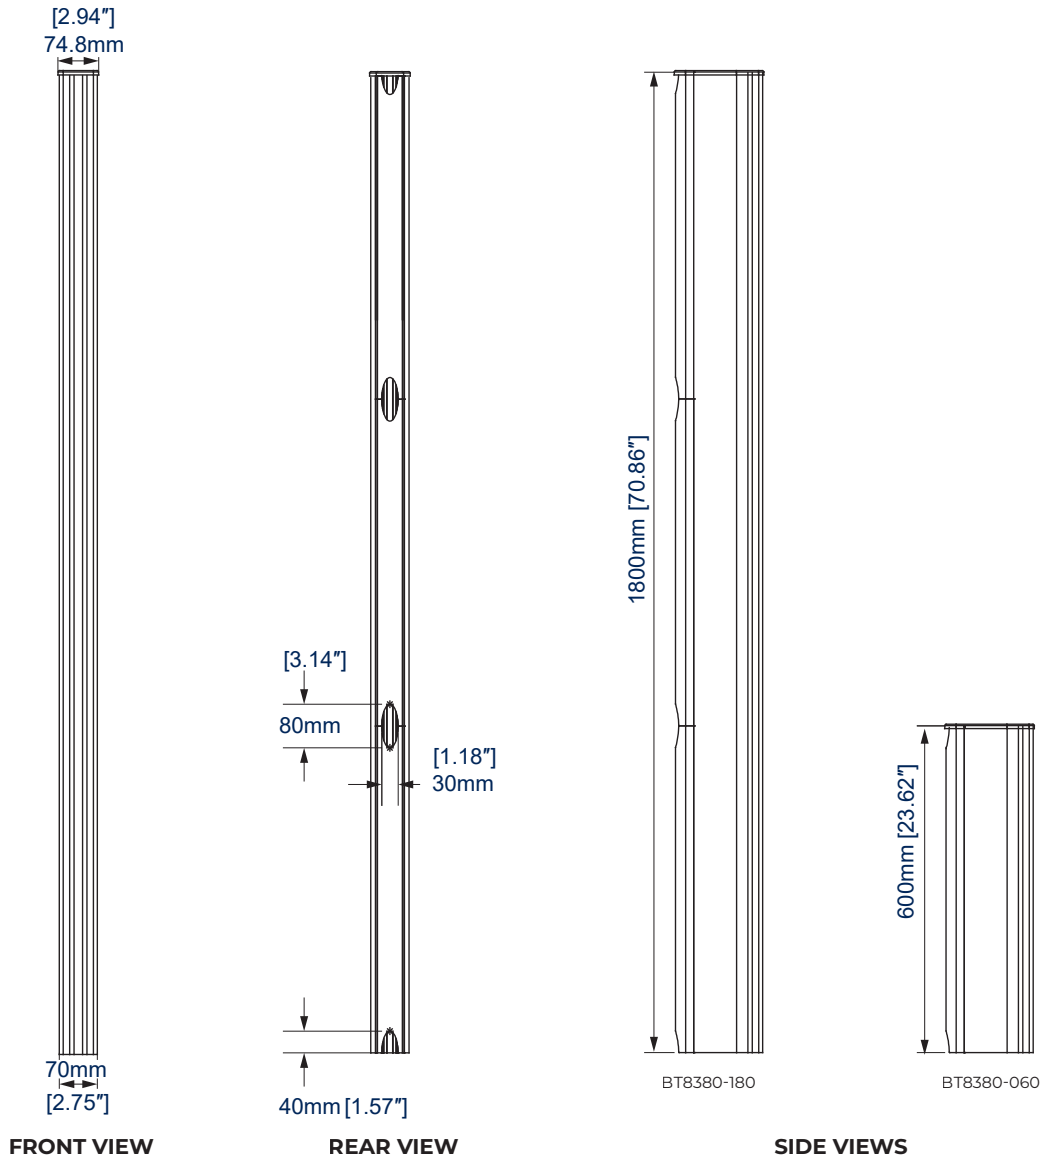

BT8380

ORDERING INFORMATION

COLOR	ORDER REF	UPC
Black	BT8380-060/B V3	811867038941
Black	BT8380-180/B V3	811867039023
Black	BT8380-240/B V3	811867039047

RELATED PRODUCTS

PRODUCT CODE	NAME	DESCRIPTION
BT8390-JPK	System X Joining Plate Kits	Fixes System X Mounting Rails to Vertical Columns
BT8390	System X Mounting Rail	Mounting rails in multiple lengths designed to support a variety of interface arms
BT8380-BASE	System X Floor Base	Creates a secure foundation for System X Vertical columns
BT8380-EXTV	System X Column Extension Kit	Joins Vertical Columns together to increase overall height