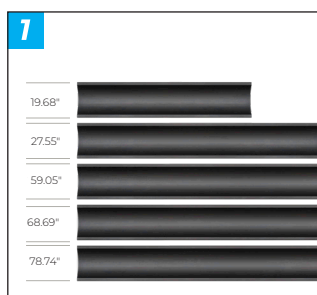

BT8390

SYSTEM X™ HORIZONTAL MOUNTING RAIL

The BT8390 horizontal mounting rail is essential for any System X setup, whether a sophisticated multi-screen installation or a straightforward single-screen application. Built using durable yet lightweight aluminium, the rail accommodates various interface arms and mounts, facilitating the easy attachment of screens and other AV equipment. Offered in multiple lengths, the BT8390 can be securely mounted on walls, poles, System X, and Mode AL columns using our various fixing kits. Need a different length? No problem; rails can be cut as required. For extended installations, connect them seamlessly using our extension kits, which are available separately.

SPECIFICATIONS

Max load	Dependent on interface arms used
Lengths available	19.68", 27.55", 39.37", 59.05", 68.89", 78.74" & 118.11"
Fixing kit to wall mount	BT8390-WFK1 / 2 / 3 / 5 / 6
Fixing kit to pole mount	BT8390-CFK (plus Accessory Collars)
Fixing kit to mount to a BT8380 column	BT8380-JPK / BT8380-JPT
Fixing kit to mount to a BT8381 column	BT8381-JPS
Fixing kit to mount to a BT8385 column	BT8385-RTC
Color	Black

FEATURES