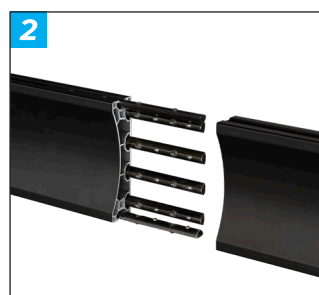

BT8390

SYSTEM X™ HORIZONTAL MOUNTING RAIL

The BT8390 horizontal mounting rail is essential for any System X setup, whether a sophisticated multi-screen installation or a straightforward single-screen application. Built using durable yet lightweight aluminium, the rail accommodates various interface arms and mounts, facilitating the easy attachment of screens and other AV equipment. Offered in multiple lengths, the BT8390 can be securely mounted on walls, poles, System X, and Mode AL columns using our various fixing kits. Need a different length? No problem; rails can be cut as required. For extended installations, connect them seamlessly using our extension kits, which are available separately.

SPECIFICATIONS

Max load	Dependent on interface arms used
Lengths available	19.68", 27.55", 39.37", 59.05", 68.89", 78.74" & 118.11"
Fixing kit to wall mount	BT8390-WFK1 / 2 / 3 / 5 / 6
Fixing kit to pole mount	BT8390-CFK (plus Accessory Collars)
Fixing kit to mount to a BT8380 column	BT8380-JPK / BT8380-JPT
Fixing kit to mount to a BT8381 column	BT8381-JPS
Fixing kit to mount to a BT8385 column	BT8385-RTC
Color	Black

FEATURES