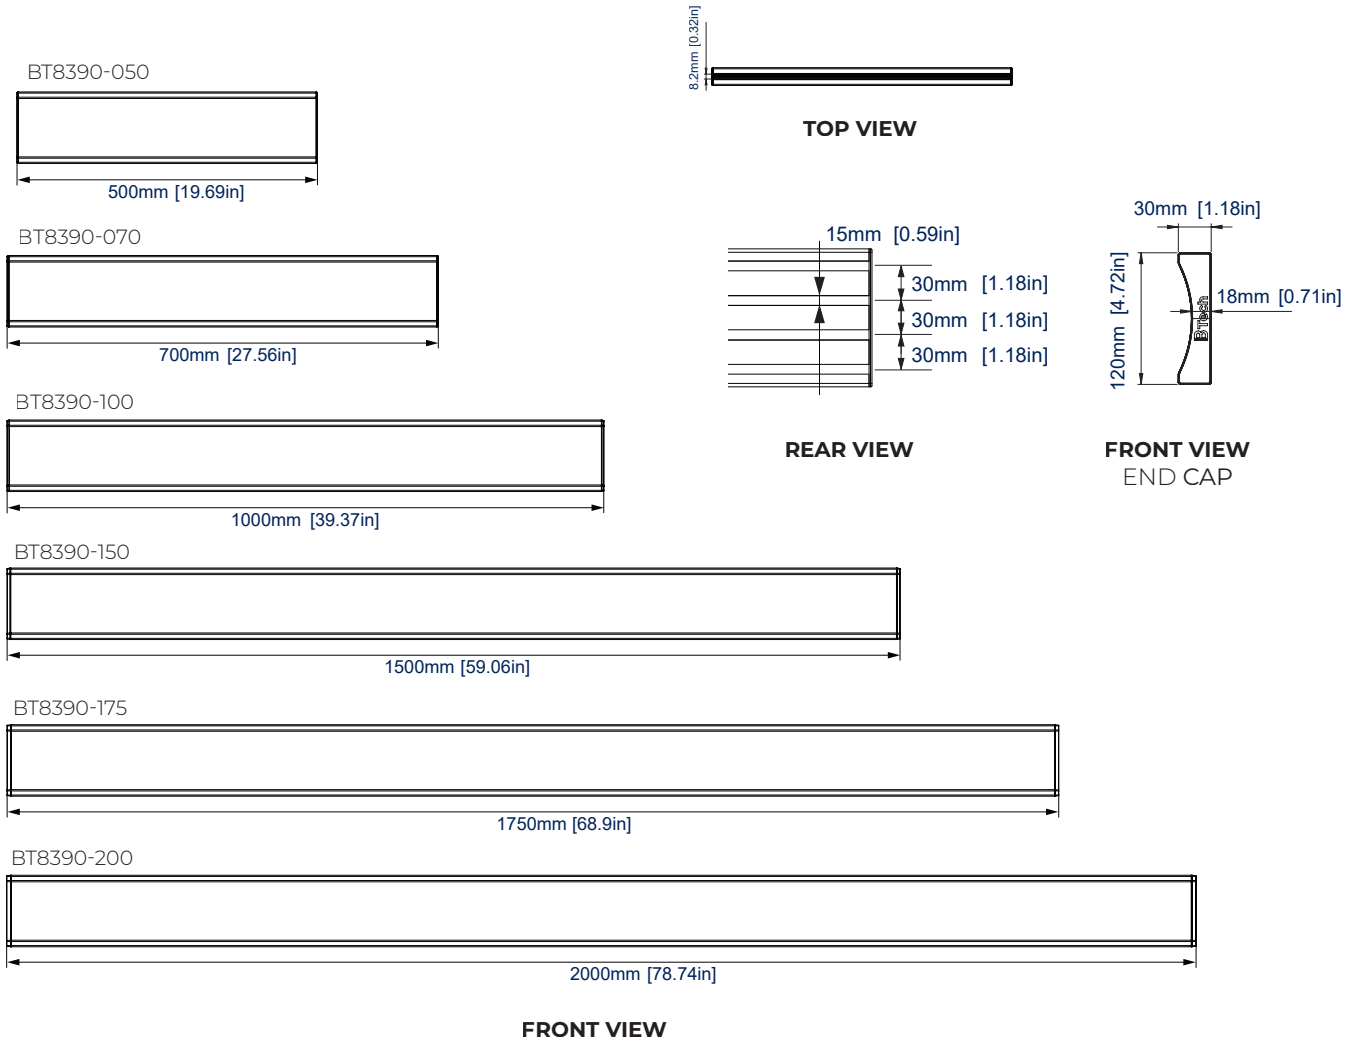

BT8390

ORDERING INFORMATION

COLOR	LENGTH	ORDER REF	UPC
Black	19.68"	BT8390-050/B	811867035841
Black	27.55"	BT8390-070/B	811867035865
Black	39.37"	BT8390-100/B	811867035889
Black	59.05"	BT8390-150/B	811867035896
Black	68.89"	BT8390-175/B	811867035919
Black	78.74"	BT8390-200/B	811867035933

RELATED PRODUCTS

PRODUCT CODE	NAME	DESCRIPTION
BT8380-JPK	Joining Plate Kit	Attaches BT8390 Mounting Rails to BT8380 Vertical Columns
BT8380-WFK1	Wall Fixing Kit	Attaches BT8390 Mounting Rails to a wall
BT8390-CFK	Collar Fixing Kit	Attaches BT8390 Mounting Rails to BT7052 Accessory Collars for pole mounting
BT8390-EXT	System X Rail Extension Kits	Designed to Extend BT8390 Mounting Rails to a Desired Length

SS-BT8390-110324-NA