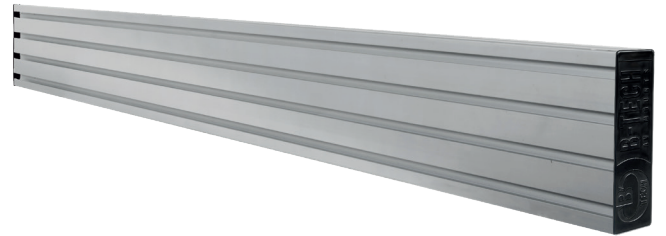

BT8390

SYSTEM X™ HORIZONTAL MOUNTING RAIL

The BT8390 horizontal mounting rail is essential for any System X setup, whether a sophisticated multi-screen installation or a straightforward single-screen application. Built using durable yet lightweight aluminium, the rail accommodates various interface arms and mounts, facilitating the easy attachment of screens and other AV equipment. Offered in multiple lengths, the BT8390 can be securely mounted on walls, poles, System X, and Mode AL columns using our various fixing kits. Need a different length? No problem; rails can be cut as required. For extended installations, connect them seamlessly using our extension kits, which are available separately.

SPECIFICATIONS

Max load	Dependant on interface arms used
Lengths available	0.5m, 0.7m, 1m, 1.5m, 1.75m, 2m & 3m
Fixing kit to wall mount	BT8390-WFK1 / 2 / 3 / 4 / 5 / 6
Fixing kit to pole mount	BT8390-CFK (plus Accessory Collars)
Fixing kit to mount to a BT8381 column	BT8380-JPK / BT8380-JPT
Fixing kit to mount to a BT8385 column	BT8381-JPS
Colour options	Black or Silver

FEATURES

- Part of the System X range for use in a variety of applications
- 1 Available in a variety of lengths and can be cut if necessary
- 2 Lengths can be joined using BT8390-EXT to create longer rails
- Ideal for videowalls, menu boards and other multi-screen installations
- Lateral adjustment of interface arms anywhere along the length of the rail
- Supplied with finishing end caps for a smart finish
- High-end aesthetic quality
- 3 Simple 'hook-on' installation
- 4 Use BT8390-CFK collars & poles to create ceiling or floor-to-ceiling installs
- Also compatible with Mode-AL BT8385 columns
- TUV certified