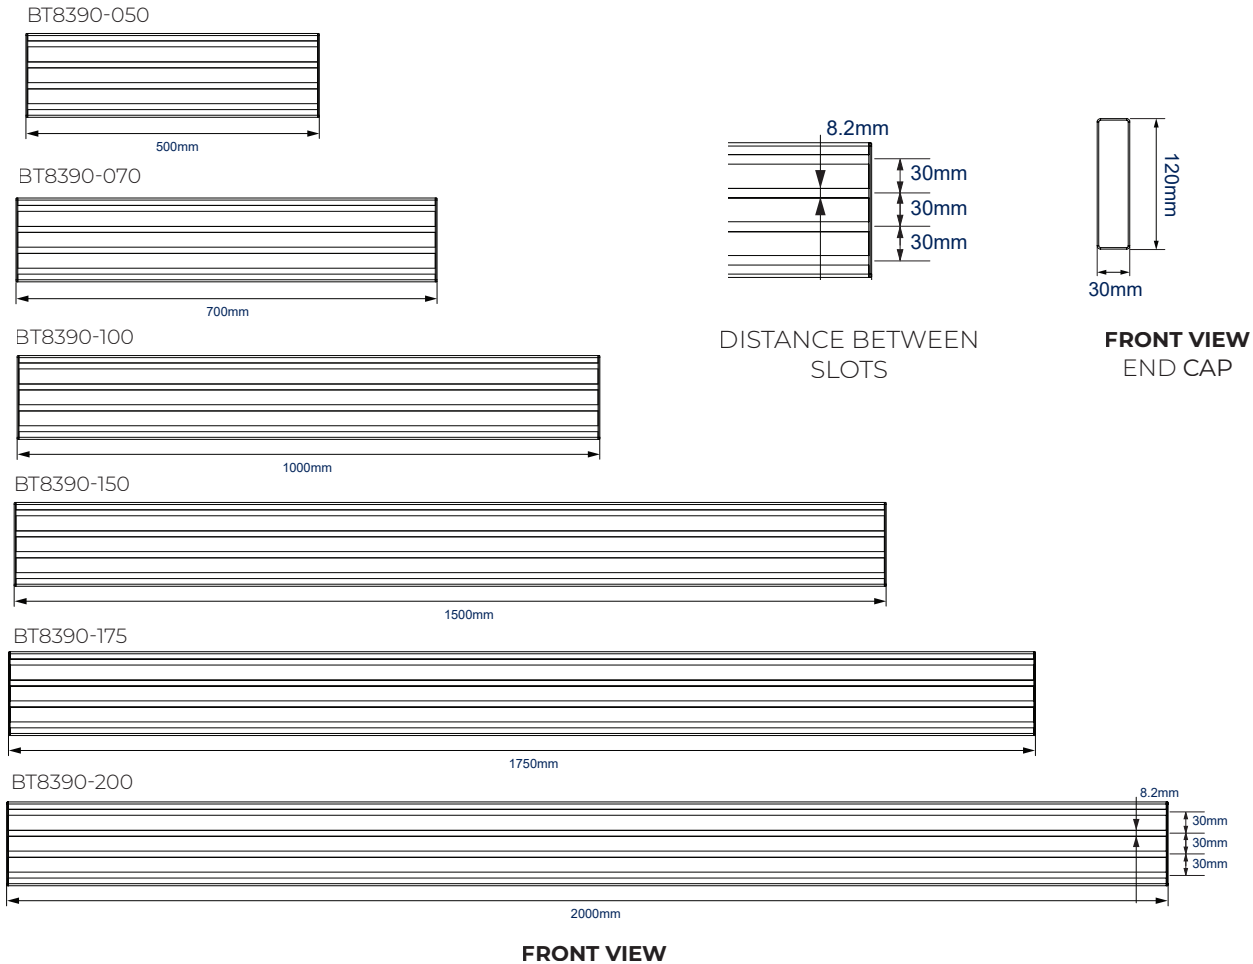

BT8390

ORDERING INFORMATION

COLOUR	LENGTH	ORDER REF	EAN	COLOUR	LENGTH	ORDER REF	EAN
Black	0.5m	BT8390-050/B	5019318501593	Silver	0.5m	BT8390-050/S	5019318301032
Black	0.7m	BT8390-070/B	5019318501111	Silver	0.7m	BT8390-070/S	5019318501128
Black	1m	BT8390-100/B	5019318302695	Silver	1m	BT8390-100/S	5019318502026
Black	1.5m	BT8390-150/B	5019318501135	Silver	1.5m	BT8390-150/S	5019318501142
Black	1.75m	BT8390-175/B	5019318501157	Silver	1.75m	BT8390-175/S	5019318501166
Black	2m	BT8390-200/B	5019318501173	Silver	2m	BT8390-200/S	5019318501180
Black	3m	BT8390-300/B	5019318301735	Silver	3m	BT8390-300/S	5019318502033

RELATED PRODUCTS

PRODUCT CODE	NAME	DESCRIPTION
BT8380-JPK	Joining Plate Kit	Attaches BT8390 Mounting Rails to BT8380 Vertical Columns
BT8380-WFK1	Wall Fixing Kit	Attaches BT8390 Mounting Rails to a wall
BT8390-CFK	Collar Fixing Kit	Attaches BT8390 Mounting Rails to BT7841 Accessory Collars for pole mounting
BT8385-RTC	Rail-to-Column Mounting Kits	Attaches BT8390 Mounting Rails to BT8385 Mode-AL Vertical Columns

SS-BT8390-060124