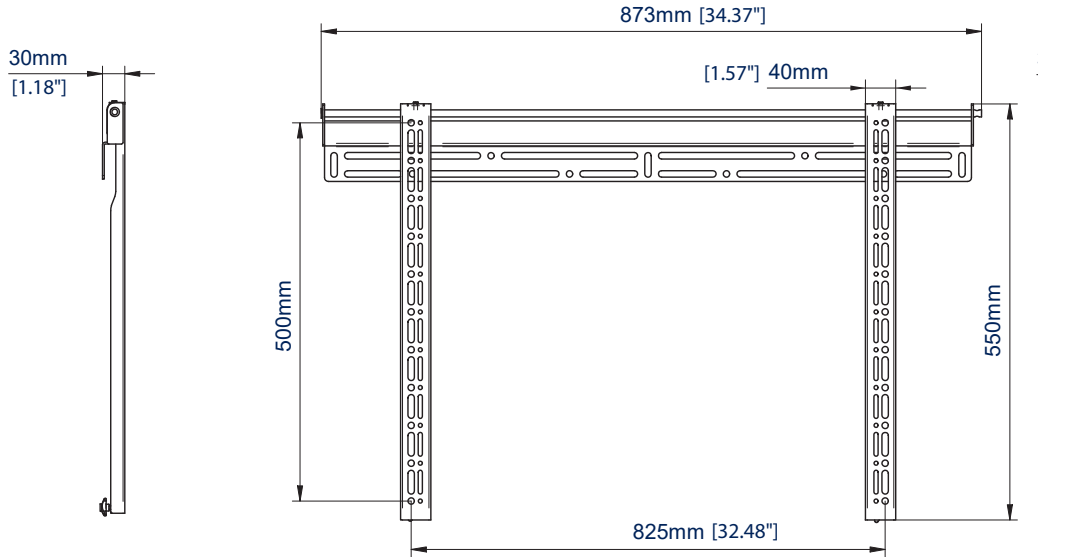

BT8422

SIDE VIEW

FRONT VIEW