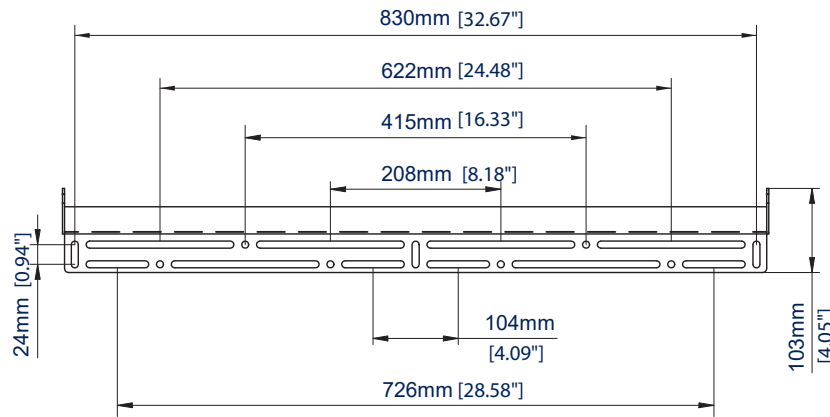

WALL PLATE

ORDERING INFORMATION

COLOR	ORDER REF	UPC
Black	BT8422/B	811867036220

RELATED PRODUCTS

PRODUCT CODE	NAME	DESCRIPTION
BT8421	Universal Flat Screen Wall Mount	Designed for medium sized screens up to 77lbs
BT8210	Ultra-Slim Flat Screen Wall Mount	Designed for medium sized screens up to 110lbs
BT8432	Universal Flat Screen Wall Mount	Designed to mount large to extra-large sized sceens
BT9903	XL Heavy Duty Flat Screen Wall Mount	Designed to mount the largest screens on the market

SS-V2-BT8422-040924-NA