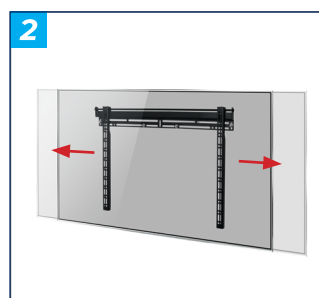

BT8422

FLAT SCREEN WALL MOUNT FOR SCREENS UP TO 80"

Designed for medium sized screens up to 154lbs, the slim BT8422 mounts screens just 1.18" from the wall and features post installation screen alignment, B-Tech's "On Wall Leveling System" and simple 'hook-on' installation to make screen mounting as quick and simple as possible. The BT8422 also features a security locking bar to help prevent un-authorized removal of the screen. All mounting hardware included.

SPECIFICATIONS

Recommended screen size	up to 80"
Max load	154lbs
Fixing patterns	up to 33.07" x 19.68"
Distance from wall	1.18"

FEATURES

1. 1 Low profile design mounts screen only 1.18" from the wall
  2. 2 Post installation screen alignment for perfect positioning every time
  3. 3 Security locking screws, Allen key and locking bars provided for secure install
  4. 4 All mounting hardware included
2. On Wall Leveling system allows you to level the wall plate post installation
   - Lateral adjustment of screen once mounted
   - Security locking screws prevent unauthorized screen removal
   - Keyhole mounting for easy installation
   - Collar compatible, ideal for pole mounting
   - Simple 'hook-on' installation

RECOMMENDED MAX SCREEN	MAX LOAD	MAX VESA	POST INSTALL ALIGNMENT	COLLAR COMPATIBLE	QR CODE
80" 140cm	154lbs	500