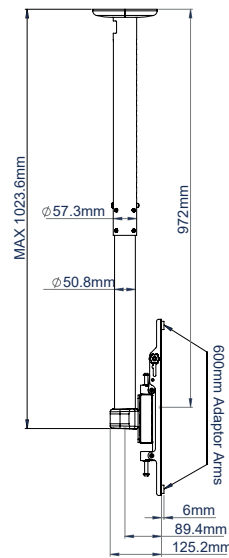

PACKING INFORMATION

ORIGINAL DESIGN BY B-TECH - REGISTERED COMMUNITY DESIGNS

COLOUR:	ORDER REF:	EAN CODE:	MASTER CARTON QTY:	INNER CARTON QTY:	MASTER CARTON WEIGHT:	MASTER CARTON CUBE:
Black	BT8427/B	5019318084454	1	0	9.75kg	0.02cbm
Black/Silver	BT8427/BS	5019318759963	1	0	9.75kg	0.02cbm