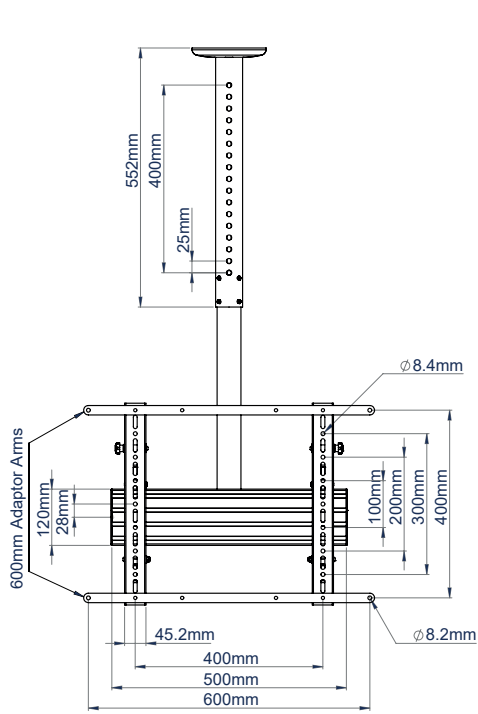

PACKING INFORMATION

ORIGINAL DESIGN BY B-TECH - REGISTERED COMMUNITY DESIGNS

COLOUR:	ORDER REF:	EAN CODE:	MASTER CARTON QTY:	INNER CARTON QTY:	MASTER CARTON WEIGHT:	MASTER CARTON CUBE:
Black	BT8427/B	5019318084454	1	0	9.75kg	0.02cbm
Black/Silver	BT8427/BS	5019318759963	1	0	9.75kg	0.02cbm