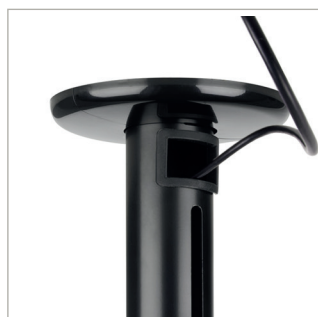

## ADJUSTABLE DROP FLAT SCREEN CEILING MOUNT WITH TILT

Designed to ceiling mount screens up to 70kg, the BT8427 features a push button adjustable drop of 572mm - 972mm with a safety bolt supplied for a secure installation and utilises an easy tilt mechanism for the perfect view. Levelling screws are included on the interface arms to finely adjust the screen height and locking screws help prevent unauthorised removal of the screen. Cover plates are supplied for a neat and tidy installation.

### SPECIFICATION

Recommended screen size	up to 75"
Max load	70kg
VESA® & non-VESA fixings	up to 468 x 400mm
VESA® compatibility (with included adaptors)	up to 600 x 400
Tilt	up to +20° (in increments of 5°)
Ceiling drop	Min. 572mm - Max. 972mm*
Colour option (mounting rail)	Black or Silver

### FEATURES

- Tool-less ceiling drop in increments of 25mm
- Quick and easy adjustment of the tilt angle
- Lateral adjustment of screen once mounted
- Suitable for landscape or portrait mounting
- Arms feature levelling screws to adjust the screen height
- Security screws help prevent unauthorised removal of screens
- Integrated cable management
- Cover plate included for smart installation
- Simple 'hook-on' installation with all mounting hardware included

75" 190CM VESA 600 x 400 70KG 20°

Integrated cable management

Interface arms tilt up to 20° (with a variable tilt and with fixed increments of 5°)

Height adjustment screws for screen levelling

Post installation screen alignment for perfect positioning every time