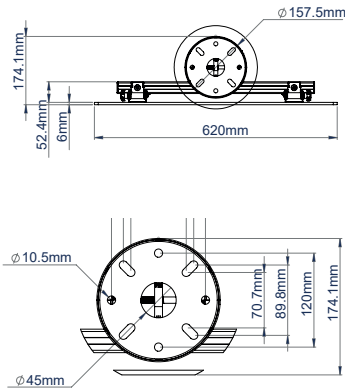

PACKING INFORMATION

ORIGINAL DESIGN BY B-TECH - REGISTERED COMMUNITY DESIGNS

COLOUR:	ORDER REF:	EAN CODE:	MASTER CARTON QTY:	INNER CARTON QTY:	MASTER CARTON WEIGHT:	MASTER CARTON CUBE:
Black	BT8427/B	5019318084454	1	0	9.75kg	0.02cbm
Black/Silver	BT8427/BS	5019318759963	1	0	9.75kg	0.02cbm