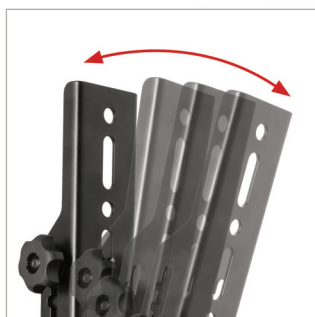

## ADJUSTABLE DROP FLAT SCREEN CEILING MOUNT WITH TILT

Designed to ceiling mount screens up to 70kg, the BT8427 features a push button adjustable drop of 572mm - 972mm with a safety bolt supplied for a secure installation and utilises an easy tilt mechanism for the perfect view. Levelling screws are included on the interface arms to finely adjust the screen height and locking screws help prevent unauthorised removal of the screen. Cover plates are supplied for a neat and tidy installation.

### FEATURES

- Tool-less ceiling drop in increments of 25mm
- Quick and easy adjustment of the tilt angle
- Lateral adjustment of screen once mounted
- Suitable for landscape or portrait mounting
- Arms feature levelling screws to adjust the screen height
- Security screws help prevent unauthorised removal of screens
- Integrated cable management
- Cover plate included for smart installation
- Simple 'hook-on' installation with all mounting hardware included

75" 190CM VESA 600 x 400 70KG 20°

Integrated cable management

Interface arms tilt up to 20° (with a variable tilt and with fixed increments of 5°)

Height adjustment screws for screen levelling

Post installation screen alignment for perfect positioning every time