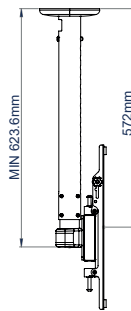

PACKING INFORMATION

ORIGINAL DESIGN BY B-TECH - REGISTERED COMMUNITY DESIGNS

COLOUR:	ORDER REF:	EAN CODE:	MASTER CARTON QTY:	INNER CARTON QTY:	MASTER CARTON WEIGHT:	MASTER CARTON CUBE:
Black	BT8427/B	5019318084454	1	0	9.75kg	0.02cbm
Black/Silver	BT8427/BS	5019318759963	1	0	9.75kg	0.02cbm