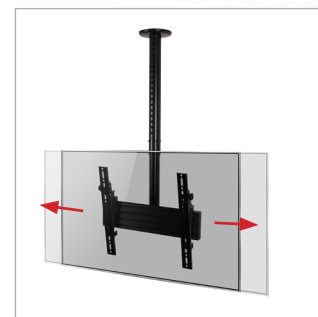

## ADJUSTABLE DROP FLAT SCREEN CEILING MOUNT WITH TILT

Designed to ceiling mount screens up to 70kg, the BT8427 features a push button adjustable drop of 572mm - 972mm with a safety bolt supplied for a secure installation and utilises an easy tilt mechanism for the perfect view. Levelling screws are included on the interface arms to finely adjust the screen height and locking screws help prevent unauthorised removal of the screen. Cover plates are supplied for a neat and tidy installation.

### FEATURES

- Tool-less ceiling drop in increments of 25mm
- Quick and easy adjustment of the tilt angle
- Lateral adjustment of screen once mounted
- Suitable for landscape or portrait mounting
- Arms feature levelling screws to adjust the screen height
- Security screws help prevent unauthorised removal of screens
- Integrated cable management
- Cover plate included for smart installation
- Simple 'hook-on' installation with all mounting hardware included

75" 190CM VESA 600 x 400 70KG 20°

Integrated cable management

Interface arms tilt up to 20° (with a variable tilt and with fixed increments of 5°)

Height adjustment screws for screen levelling

Post installation screen alignment for perfect positioning every time