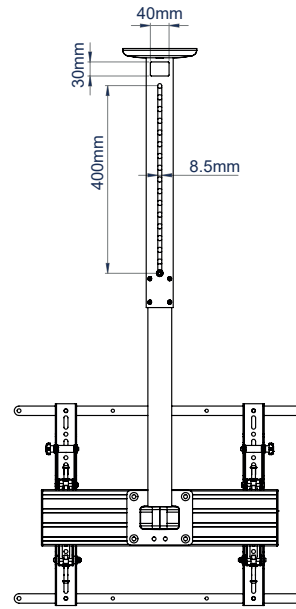

PACKING INFORMATION

ORIGINAL DESIGN BY B-TECH - REGISTERED COMMUNITY DESIGNS

COLOUR:	ORDER REF:	EAN CODE:	MASTER CARTON QTY:	INNER CARTON QTY:	MASTER CARTON WEIGHT:	MASTER CARTON CUBE:
Black	BT8427/B	5019318084454	1	0	9.75kg	0.02cbm
Black/Silver	BT8427/BS	5019318759963	1	0	9.75kg	0.02cbm