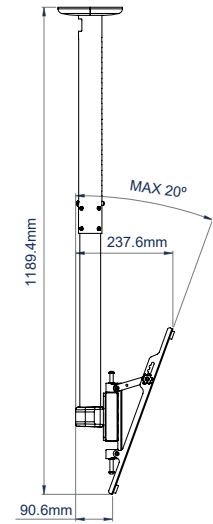

PACKING INFORMATION

ORIGINAL DESIGN BY B-TECH - REGISTERED COMMUNITY DESIGNS

COLOUR:	ORDER REF:	EAN CODE:	MASTER CARTON QTY:	INNER CARTON QTY:	MASTER CARTON WEIGHT:	MASTER CARTON CUBE:
Black	BT8427/B	5019318084454	1	0	9.75kg	0.02cbm
Black/Silver	BT8427/BS	5019318759963	1	0	9.75kg	0.02cbm