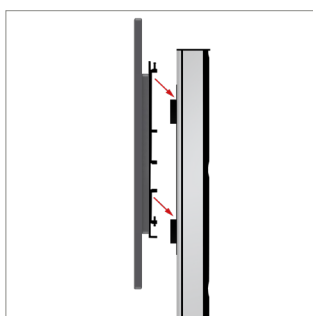

### SPECIFICATION

Recommended screen size	72" - 120"
Recommended surface hub size	84"
Max load	200kg
VESA® and non-VESA fixings	up to 1400 x 800
Dimensions	W: 1505mm H: 2002mm D: 950mm
Colour option (columns)	Black or Silver
Colour (base)	Black

### FEATURES

- Designed to mount Microsoft's 84" Surface Hub display
- The universal design is ideal for other standard or interactive screens 72" and over
- Interface arms include levelling screws to adjust the height of the screen
- Safety screws help prevent unauthorised removal of screens
- Includes non-marking 4" locking/braked castors & alternative levelling feet
- TUV Certified
- Integrated cable management
- Shelves and other accessories can be fitted directly to a column or to the rails using the BT8390-SA (available separately)

SYSTEM X™

Simple 'hook-on' installation

Interface arms include levelling screws to adjust the height of the screen

Includes non-marking 4" locking/braked castors

Collar compatible accessories such as shelves can be fitted directly to the columns