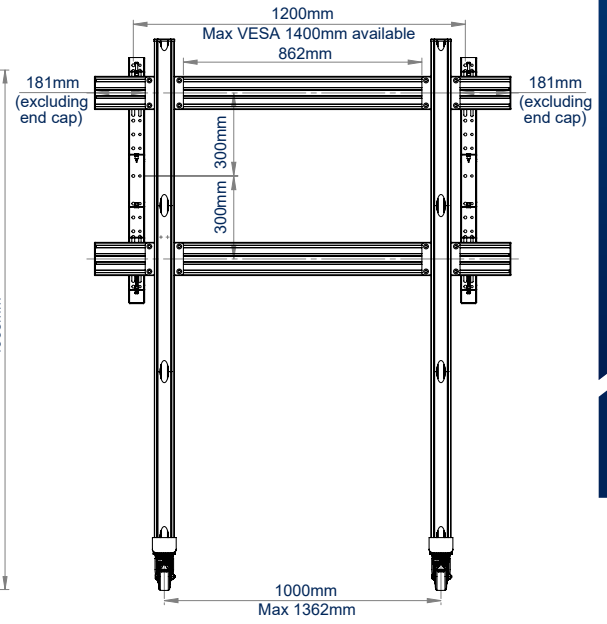

### SPECIFICATION

Recommended screen size	72" - 120"
Recommended surface hub size	84"
Max load	200kg
VESA® and non-VESA fixings	up to 1400 x 800
Dimensions	W: 1505mm H: 2002mm D: 950mm
Colour option (columns)	Black or Silver
Colour (base)	Black

### FEATURES

- Designed to mount Microsoft's 84" Surface Hub display
- The universal design is ideal for other standard or interactive screens 72" and over
- Interface arms include levelling screws to adjust the height of the screen
- Safety screws help prevent unauthorised removal of screens
- Includes non-marking 4" locking/braked castors & alternative levelling feet
- TUV Certified
- Integrated cable management
- Shelves and other accessories can be fitted directly to a column or to the rails using the BT8390-SA (available separately)

SYSTEM X™

Simple 'hook-on' installation

Interface arms include levelling screws to adjust the height of the screen

Includes non-marking 4" locking/braked castors

Collar compatible accessories such as shelves can be fitted directly to the columns

FRONT VIEW

SIDE VIEW

BACK VIEW

TOP VIEW

PACKING INFORMATION

PLEASE NOTE, THIS IS A 4 BOX ITEM.

COLOUR:	ORDER REF:	EAN CODE:	CARTON QTY:	CARTON WEIGHT:	CARTON CUBE:
Black Base & Black Columns	BT8508/BB	5019318759734	4	15kg / 25kg / 12.5kg / 15.5kg	0.06cbm / 0.13cbm / 0.07cbm / 0.04cbm
Black Base & Silver Columns	BT8508/BS	5019318759741	4	15kg / 25kg / 12.5kg / 15.5kg	0.06cbm / 0.13cbm / 0.07cbm / 0.04cbm