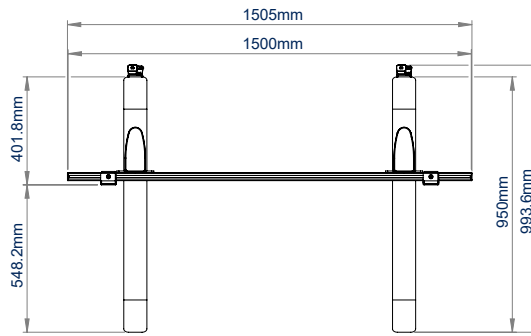

### SPECIFICATION

Recommended screen size	72" - 120"
Recommended surface hub size	84"
Max load	200kg
VESA® and non-VESA fixings	up to 1400 x 800
Dimensions	W: 1505mm H: 2002mm D: 950mm
Colour option (columns)	Black or Silver
Colour (base)	Black

### FEATURES

- Designed to mount Microsoft's 84" Surface Hub display
- The universal design is ideal for other standard or interactive screens 72" and over
- Interface arms include levelling screws to adjust the height of the screen
- Safety screws help prevent unauthorised removal of screens
- Includes non-marking 4" locking/braked castors & alternative levelling feet
- TUV Certified
- Integrated cable management
- Shelves and other accessories can be fitted directly to a column or to the rails using the BT8390-SA (available separately)

SYSTEM X™

Simple 'hook-on' installation

Interface arms include levelling screws to adjust the height of the screen

Includes non-marking 4" locking/braked castors

Collar compatible accessories such as shelves can be fitted directly to the columns

FRONT VIEW

SIDE VIEW

BACK VIEW

TOP VIEW

PACKING INFORMATION

PLEASE NOTE, THIS IS A 4 BOX ITEM.

COLOUR:	ORDER REF:	EAN CODE:	CARTON QTY:	CARTON WEIGHT:	CARTON CUBE:
Black Base & Black Columns	BT8508/BB	5019318759734	4	15kg / 25kg / 12.5kg / 15.5kg	0.06cbm / 0.13cbm / 0.07cbm / 0.04cbm
Black Base & Silver Columns	BT8508/BS	5019318759741	4	15kg / 25kg / 12.5kg / 15.5kg	0.06cbm / 0.13cbm / 0.07cbm / 0.04cbm