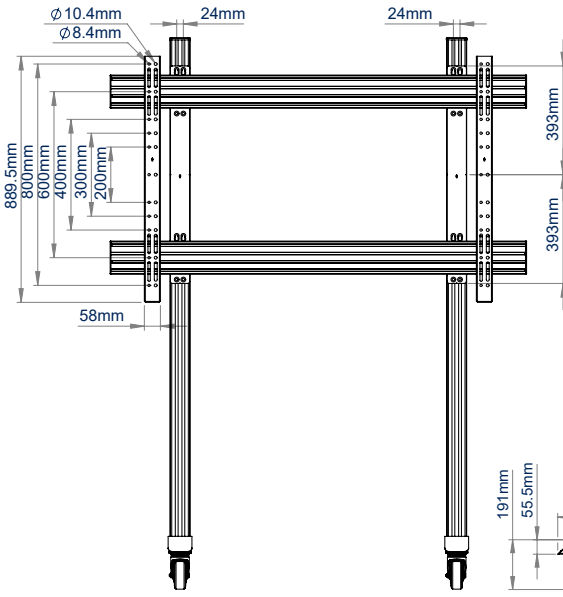

### SPECIFICATION

Recommended screen size	72" - 120"
Recommended surface hub size	84"
Max load	200kg
VESA® and non-VESA fixings	up to 1400 x 800
Dimensions	W: 1505mm H: 2002mm D: 950mm
Colour option (columns)	Black or Silver
Colour (base)	Black

### FEATURES

- Designed to mount Microsoft's 84" Surface Hub display
- The universal design is ideal for other standard or interactive screens 72" and over
- Interface arms include levelling screws to adjust the height of the screen
- Safety screws help prevent unauthorised removal of screens
- Includes non-marking 4" locking/braked castors & alternative levelling feet
- TUV Certified
- Integrated cable management
- Shelves and other accessories can be fitted directly to a column or to the rails using the BT8390-SA (available separately)

SYSTEM X™

Simple 'hook-on' installation

Interface arms include levelling screws to adjust the height of the screen

Includes non-marking 4" locking/braked castors

Collar compatible accessories such as shelves can be fitted directly to the columns

FRONT VIEW

SIDE VIEW

BACK VIEW

TOP VIEW

PACKING INFORMATION

PLEASE NOTE, THIS IS A 4 BOX ITEM.

COLOUR:	ORDER REF:	EAN CODE:	CARTON QTY:	CARTON WEIGHT:	CARTON CUBE:
Black Base & Black Columns	BT8508/BB	5019318759734	4	15kg / 25kg / 12.5kg / 15.5kg	0.06cbm / 0.13cbm / 0.07cbm / 0.04cbm
Black Base & Silver Columns	BT8508/BS	5019318759741	4	15kg / 25kg / 12.5kg / 15.5kg	0.06cbm / 0.13cbm / 0.07cbm / 0.04cbm