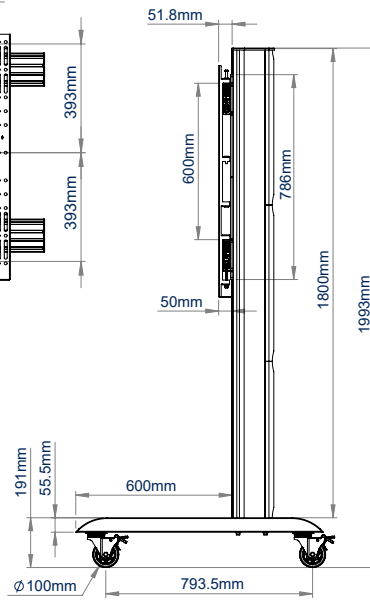

### SPECIFICATION

Recommended screen size	72" - 120"
Recommended surface hub size	84"
Max load	200kg
VESA® and non-VESA fixings	up to 1400 x 800
Dimensions	W: 1505mm H: 2002mm D: 950mm
Colour option (columns)	Black or Silver
Colour (base)	Black

### FEATURES

- Designed to mount Microsoft's 84" Surface Hub display
- The universal design is ideal for other standard or interactive screens 72" and over
- Interface arms include levelling screws to adjust the height of the screen
- Safety screws help prevent unauthorised removal of screens
- Includes non-marking 4" locking/braked castors & alternative levelling feet
- TUV Certified
- Integrated cable management
- Shelves and other accessories can be fitted directly to a column or to the rails using the BT8390-SA (available separately)

SYSTEM X™

Simple 'hook-on' installation

Interface arms include levelling screws to adjust the height of the screen

Includes non-marking 4" locking/braked castors

Collar compatible accessories such as shelves can be fitted directly to the columns

FRONT VIEW

SIDE VIEW

BACK VIEW

TOP VIEW

PACKING INFORMATION

PLEASE NOTE, THIS IS A 4 BOX ITEM.

COLOUR:	ORDER REF:	EAN CODE:	CARTON QTY:	CARTON WEIGHT:	CARTON CUBE:
Black Base & Black Columns	BT8508/BB	5019318759734	4	15kg / 25kg / 12.5kg / 15.5kg	0.06cbm / 0.13cbm / 0.07cbm / 0.04cbm
Black Base & Silver Columns	BT8508/BS	5019318759741	4	15kg / 25kg / 12.5kg / 15.5kg	0.06cbm / 0.13cbm / 0.07cbm / 0.04cbm