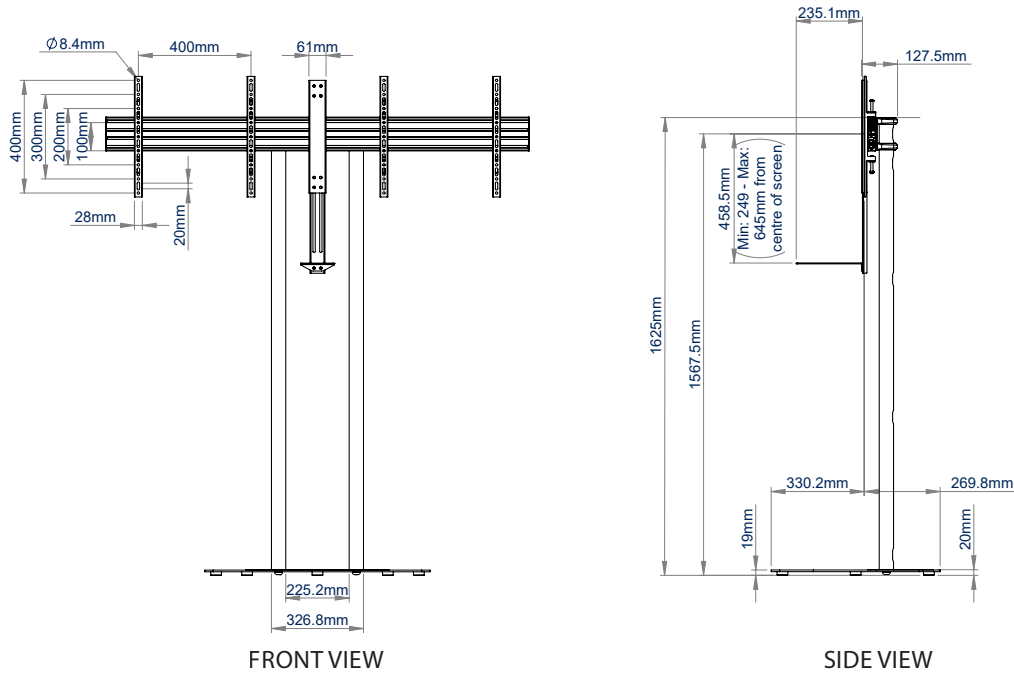

SIDE VIEW

PACKING INFORMATION

PLEASE NOTE, THIS IS A **MULTI-BOX** ITEM

COLOUR:	ORDER REF:	EAN CODE:
Black	BT8521/BB	5019318089282

ACCESSORIES AND RELATED PRODUCTS

SS-V5-BT8521-040322