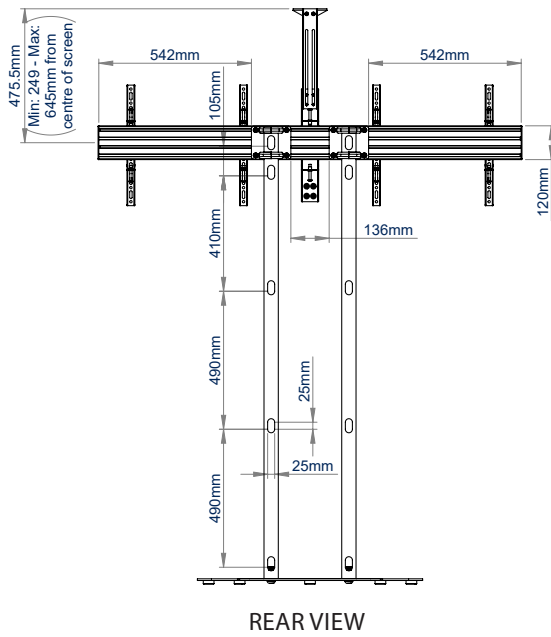

REAR VIEW

PACKING INFORMATION

PLEASE NOTE, THIS IS A **MULTI-BOX** ITEM

COLOUR:	ORDER REF:	EAN CODE:
Black	BT8521/BB	5019318089282

ACCESSORIES AND RELATED PRODUCTS

SS-V5-BT8521-040322