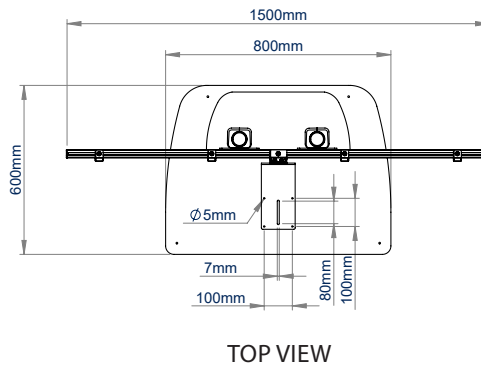

TOP VIEW

PACKING INFORMATION

PLEASE NOTE, THIS IS A **MULTI-BOX** ITEM

COLOUR:	ORDER REF:	EAN CODE:
Black	BT8521/BB	5019318089282