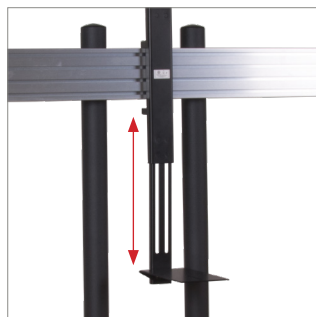

### FEATURES

- Universal design suitable for mounting two medium sized screens side-by-side
- Includes VC shelf which can be fixed above or below the screens
- Supplied with rubber feet to accommodate uneven floor surfaces
- Includes grab handles for easy handling
- Arms feature levelling screws to adjust the screen height
- Collar compatible accessories such as shelves can be attached to the Ø50mm poles
- Integrated cable management for a neat and tidy installation
- Safety screws help prevent unauthorised screen removal
- Simple 'hook-on' screen installation

PER SCREEN

Simple 'hook-on' installation

Includes VC camera shelf that can be fitted above or below the screens

Heavy duty, low profile base with non-marking rubber feet and cover plate

Collar compatible accessories can be fitted to the Ø50mm poles