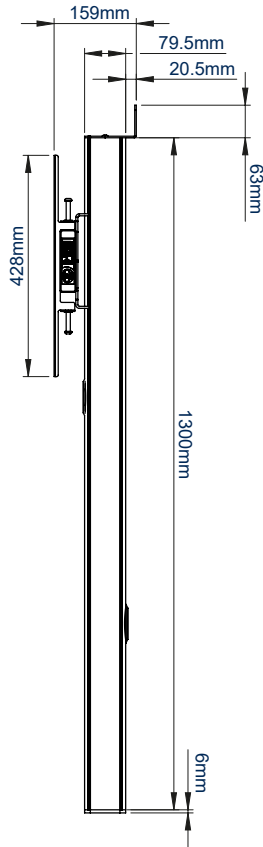

SIDE VIEW

TOP VIEW

ORDER REFERENCE

COLOUR:	ORDER REF:	EAN CODE:
Black	BT8700/B	5019318303029
Silver & Black	BT8700/BS	5019318303036

ACCESSORIES & RELATED PRODUCTS