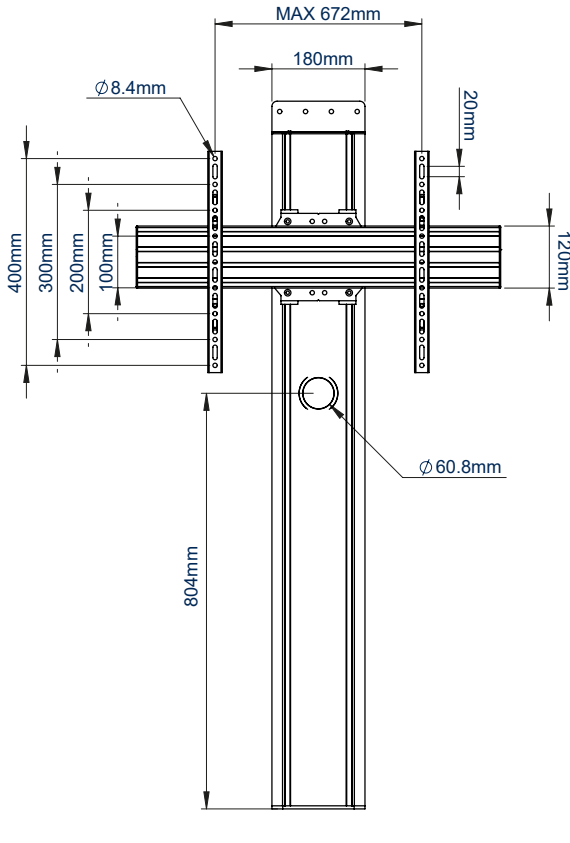

FRONT VIEW

TOP VIEW

ORDER REFERENCE

COLOUR:	ORDER REF:	EAN CODE:
Black	BT8700/B	5019318303029
Silver & Black	BT8700/BS	5019318303036

ACCESSORIES & RELATED PRODUCTS