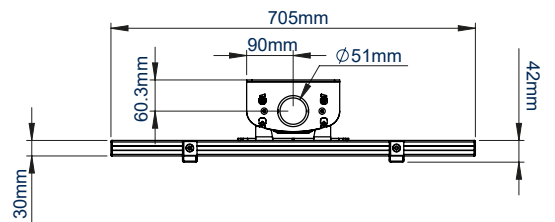

BOTTOM VIEW

ORDER REFERENCE

COLOUR:	ORDER REF:	EAN CODE:
Black	BT8700/B	5019318303029
Silver & Black	BT8700/BS	5019318303036