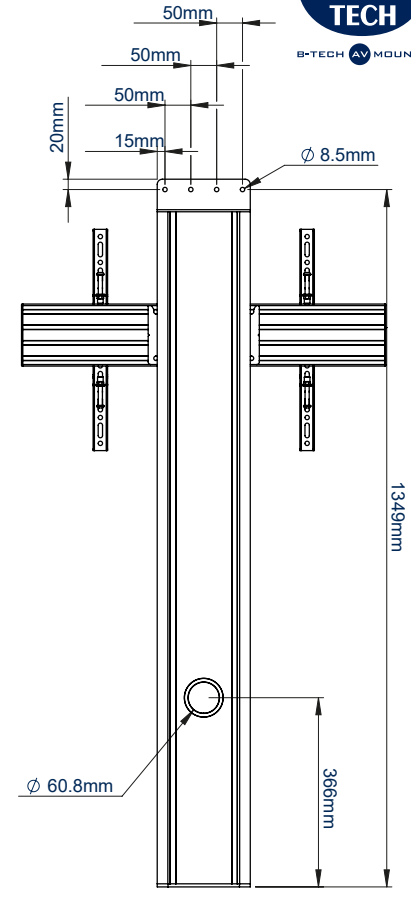

REAR VIEW

TOP VIEW

ORDER REFERENCE

COLOUR:	ORDER REF:	EAN CODE:
Black	BT8700/B	5019318303029
Silver & Black	BT8700/BS	5019318303036

ACCESSORIES & RELATED PRODUCTS