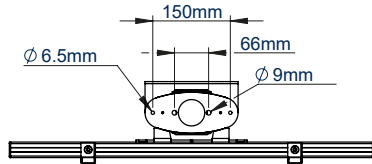

TOP VIEW

ORDER REFERENCE

COLOUR:	ORDER REF:	EAN CODE:
Black	BT8700/B	5019318303029
Silver & Black	BT8700/BS	5019318303036

ACCESSORIES & RELATED PRODUCTS