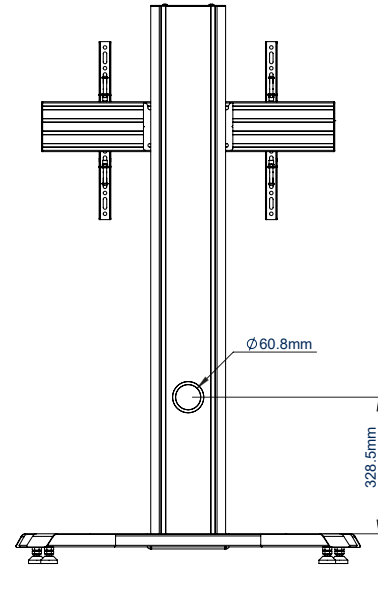

REAR VIEW

TOP VIEW

ORDER REFERENCE

COLOUR:	ORDER REF:	EAN CODE:
Black	BT8705/B	5019318303562
Silver & Black	BT8705/BS	5019318303579

ACCESSORIES

Adjustable Accessory Mounting Arm
Ideal for VC cameras when used with BT8763

BT8763

Small AV Accessory Shelf for use with BT8390-SA to mount VC cameras

Flip-Down AV Storage Tray designed to hold & hide AV accessories & power supplies

3" Braked Castors - Pack of 4
Converts BT8705 into a mobile solution