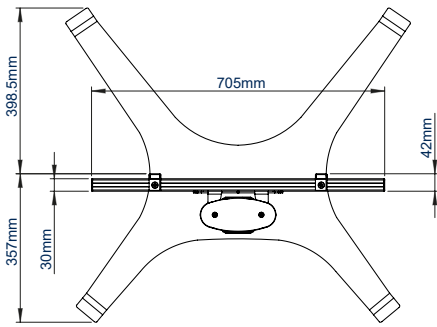

TOP VIEW

ORDER REFERENCE

COLOUR:	ORDER REF:	EAN CODE:
Black	BT8705/B	5019318303562
Silver & Black	BT8705/BS	5019318303579

ACCESSORIES

Adjustable Accessory Mounting Arm
Ideal for VC cameras when used with BT8763

BT8763

Small AV Accessory Shelf for use with BT8390-SA to mount VC cameras

Flip-Down AV Storage Tray designed to hold & hide AV accessories & power supplies

3" Braked Castors - Pack of 4
Converts BT8705 into a mobile solution