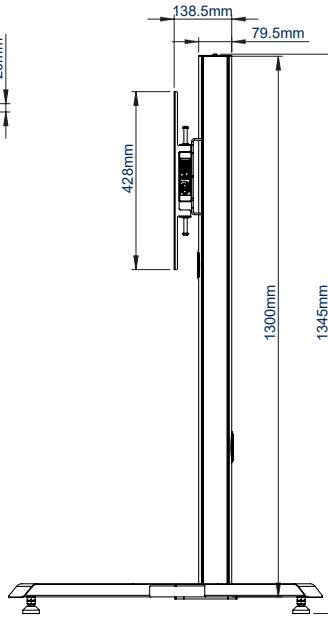

SIDE VIEW

TOP VIEW

ORDER REFERENCE

COLOUR:	ORDER REF:	EAN CODE:
Black	BT8705/B	5019318303562
Silver & Black	BT8705/BS	5019318303579

ACCESSORIES

Adjustable Accessory Mounting Arm
Ideal for VC cameras when used with BT8763

BT8763

Small AV Accessory Shelf for use with BT8390-SA to mount VC cameras

Flip-Down AV Storage Tray designed to hold & hide AV accessories & power supplies

3" Braked Castors - Pack of 4
Converts BT8705 into a mobile solution