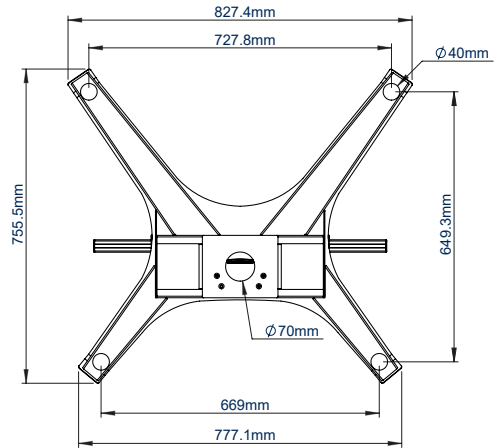

BOTTOM VIEW

ORDER REFERENCE

COLOUR:	ORDER REF:	EAN CODE:
Black	BT8705/B	5019318303562
Silver & Black	BT8705/BS	5019318303579

ACCESSORIES

Adjustable Accessory Mounting Arm
Ideal for VC cameras when used with BT8763

BT8763

Small AV Accessory Shelf for use with BT8390-SA to mount VC cameras

Flip-Down AV Storage Tray designed to hold & hide AV accessories & power supplies

3" Braked Castors - Pack of 4
Converts BT8705 into a mobile solution