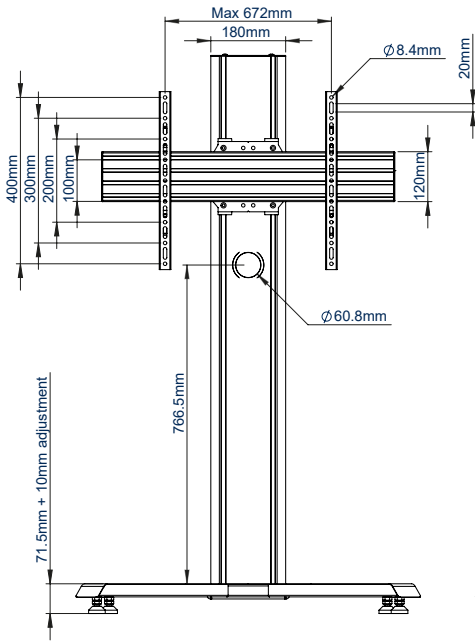

FRONT VIEW

TOP VIEW

ORDER REFERENCE

COLOUR:	ORDER REF:	EAN CODE:
Black	BT8705/B	5019318303562
Silver & Black	BT8705/BS	5019318303579

ACCESSORIES

Adjustable Accessory Mounting Arm
Ideal for VC cameras when used with BT8763

BT8763

Small AV Accessory Shelf for use with BT8390-SA to mount VC cameras

Flip-Down AV Storage Tray designed to hold & hide AV accessories & power supplies

3" Braked Castors - Pack of 4
Converts BT8705 into a mobile solution