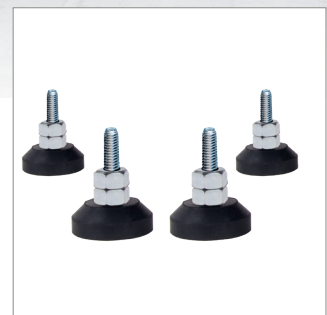

### FEATURES

- Designed to mount a screen in a freestanding or mobile configuration
- Universal design with a premium high-end aesthetic
- Suitable for landscape or portrait mounting
- Arms feature levelling screws to adjust the screen height
- Includes adjustable levelling feet
- Integrated cable management
- Safety screws help prevent unauthorised removal of screens
- Easily accessorised with a flip-down media storage tray and VC shelf (available separately), which can be positioned above or below the screen
- Castors for mobility also available separately (BTW075-4)
- Simple 'hook-on' screen installation

**70"**  
178cm

**VESA**  
600  
x  
400

**70KG**

Available in Black or Silver & Black

Integrated cable management throughout the vertical column

Accessories such as VC Shelves & media storage can be fitted easily (available separately)

Includes adjustable levelling feet to accommodate uneven surfaces

FRONT VIEW

SIDE VIEW

REAR VIEW

TOP VIEW

BOTTOM VIEW

ORDER REFERENCE

COLOUR:	ORDER REF:	EAN CODE:
Black	BT8705/B	5019318303562
Silver & Black	BT8705/BS	5019318303579