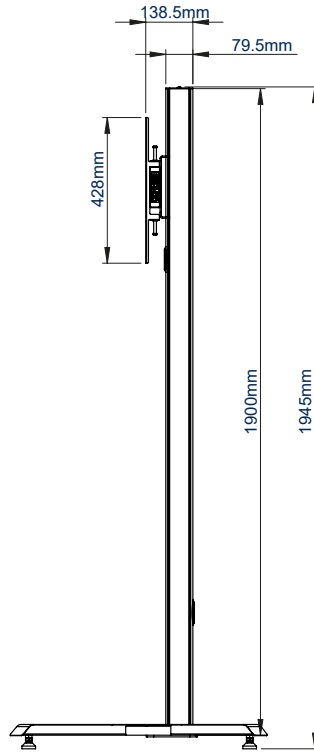

SPECIFICATION

Recommended screen size	39" - 70"
Max load	70kg
VESA® and non-VESA fixings	up to 672 x 400mm
Dimensions	W:890mm H:1942mm D:753mm
Colour options	Black or Silver & Black

FEATURES

- Designed to mount a screen in a freestanding configuration
- Universal design with a premium high-end aesthetic
- Suitable for landscape or portrait mounting
- Arms feature levelling screws to adjust the screen height
- Includes adjustable levelling feet
- Integrated cable management
- Safety screws help prevent unauthorised removal of screens
- Easily accessorised with a flip-down media storage tray and VC shelf (available separately), which can be positioned above or below the screen
- Castors for mobility also available separately (BTW075-4)
- Simple 'hook-on' screen installation

70"
178cm

VESA
600
x
400

70KG

Available in Black or Silver & Black

Integrated cable management throughout the vertical column

Accessories such as VC Shelves & media storage can be fitted easily (available separately)

Includes adjustable levelling feet to accommodate uneven surfaces

FRONT VIEW

SIDE VIEW

REAR VIEW

TOP VIEW

BOTTOM VIEW

ORDER REFERENCE

COLOUR:	ORDER REF:	EAN CODE:
Black	BT8706/B	5019318303586
Silver & Black	BT8706/BS	5019318303593