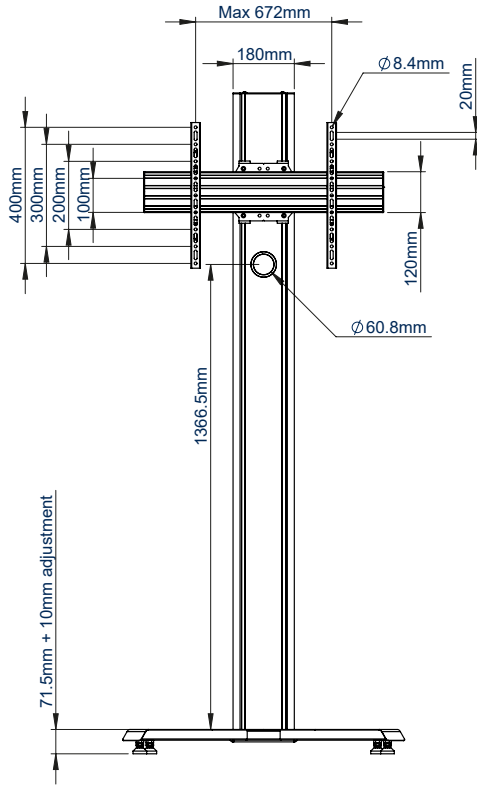

SPECIFICATION

Recommended screen size	39" - 70"
Max load	70kg
VESA® and non-VESA fixings	up to 672 x 400mm
Dimensions	W:890mm H:1942mm D:753mm
Colour options	Black or Silver & Black

FEATURES

- Designed to mount a screen in a freestanding configuration
- Universal design with a premium high-end aesthetic
- Suitable for landscape or portrait mounting
- Arms feature levelling screws to adjust the screen height
- Includes adjustable levelling feet
- Integrated cable management
- Safety screws help prevent unauthorised removal of screens
- Easily accessorised with a flip-down media storage tray and VC shelf (available separately), which can be positioned above or below the screen
- Castors for mobility also available separately (BTW075-4)
- Simple 'hook-on' screen installation

70"
178cm

VESA
600
x
400

70KG

Available in Black or Silver & Black

Integrated cable management throughout the vertical column

Accessories such as VC Shelves & media storage can be fitted easily (available separately)

Includes adjustable levelling feet to accommodate uneven surfaces

FRONT VIEW

SIDE VIEW

REAR VIEW

TOP VIEW

BOTTOM VIEW

ORDER REFERENCE

COLOUR:	ORDER REF:	EAN CODE:
Black	BT8706/B	5019318303586
Silver & Black	BT8706/BS	5019318303593