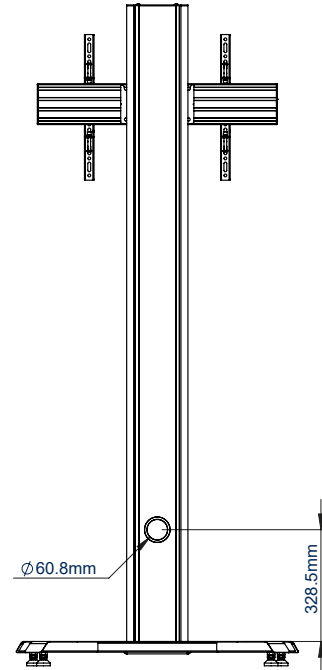

SPECIFICATION

Recommended screen size	39" - 70"
Max load	70kg
VESA® and non-VESA fixings	up to 672 x 400mm
Dimensions	W:890mm H:1942mm D:753mm
Colour options	Black or Silver & Black

FEATURES

- Designed to mount a screen in a freestanding configuration
- Universal design with a premium high-end aesthetic
- Suitable for landscape or portrait mounting
- Arms feature levelling screws to adjust the screen height
- Includes adjustable levelling feet
- Integrated cable management
- Safety screws help prevent unauthorised removal of screens
- Easily accessorised with a flip-down media storage tray and VC shelf (available separately), which can be positioned above or below the screen
- Castors for mobility also available separately (BTW075-4)
- Simple 'hook-on' screen installation

70"
178cm

VESA
600
x
400

70KG

Available in Black or Silver & Black

Integrated cable management throughout the vertical column

Accessories such as VC Shelves & media storage can be fitted easily (available separately)

Includes adjustable levelling feet to accommodate uneven surfaces

FRONT VIEW

SIDE VIEW

REAR VIEW

TOP VIEW

BOTTOM VIEW

ORDER REFERENCE

COLOUR:	ORDER REF:	EAN CODE:
Black	BT8706/B	5019318303586
Silver & Black	BT8706/BS	5019318303593