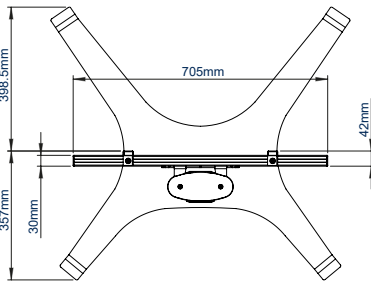

SPECIFICATION

Recommended screen size	39" - 70"
Max load	70kg
VESA® and non-VESA fixings	up to 672 x 400mm
Dimensions	W:890mm H:1942mm D:753mm
Colour options	Black or Silver & Black

FEATURES

- Designed to mount a screen in a freestanding configuration
- Universal design with a premium high-end aesthetic
- Suitable for landscape or portrait mounting
- Arms feature levelling screws to adjust the screen height
- Includes adjustable levelling feet
- Integrated cable management
- Safety screws help prevent unauthorised removal of screens
- Easily accessorised with a flip-down media storage tray and VC shelf (available separately), which can be positioned above or below the screen
- Castors for mobility also available separately (BTW075-4)
- Simple 'hook-on' screen installation

70"
178cm

VESA
600
x
400

70KG

Available in Black or Silver & Black

Integrated cable management throughout the vertical column

Accessories such as VC Shelves & media storage can be fitted easily (available separately)

Includes adjustable levelling feet to accommodate uneven surfaces

FRONT VIEW

SIDE VIEW

REAR VIEW

TOP VIEW

BOTTOM VIEW

ORDER REFERENCE

COLOUR:	ORDER REF:	EAN CODE:
Black	BT8706/B	5019318303586
Silver & Black	BT8706/BS	5019318303593