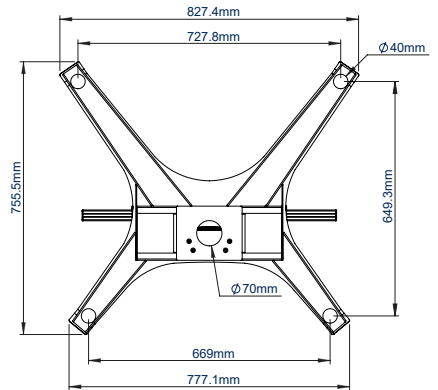

SPECIFICATION

Recommended screen size	39" - 70"
Max load	70kg
VESA® and non-VESA fixings	up to 672 x 400mm
Dimensions	W:890mm H:1942mm D:753mm
Colour options	Black or Silver & Black

FEATURES

- Designed to mount a screen in a freestanding configuration
- Universal design with a premium high-end aesthetic
- Suitable for landscape or portrait mounting
- Arms feature levelling screws to adjust the screen height
- Includes adjustable levelling feet
- Integrated cable management
- Safety screws help prevent unauthorised removal of screens
- Easily accessorised with a flip-down media storage tray and VC shelf (available separately), which can be positioned above or below the screen
- Castors for mobility also available separately (BTW075-4)
- Simple 'hook-on' screen installation

70"
178cm

VESA
600
x
400

70KG

Available in Black or Silver & Black

Integrated cable management throughout the vertical column

Accessories such as VC Shelves & media storage can be fitted easily (available separately)

Includes adjustable levelling feet to accommodate uneven surfaces

FRONT VIEW

SIDE VIEW

REAR VIEW

TOP VIEW

BOTTOM VIEW

ORDER REFERENCE

COLOUR:	ORDER REF:	EAN CODE:
Black	BT8706/B	5019318303586
Silver & Black	BT8706/BS	5019318303593