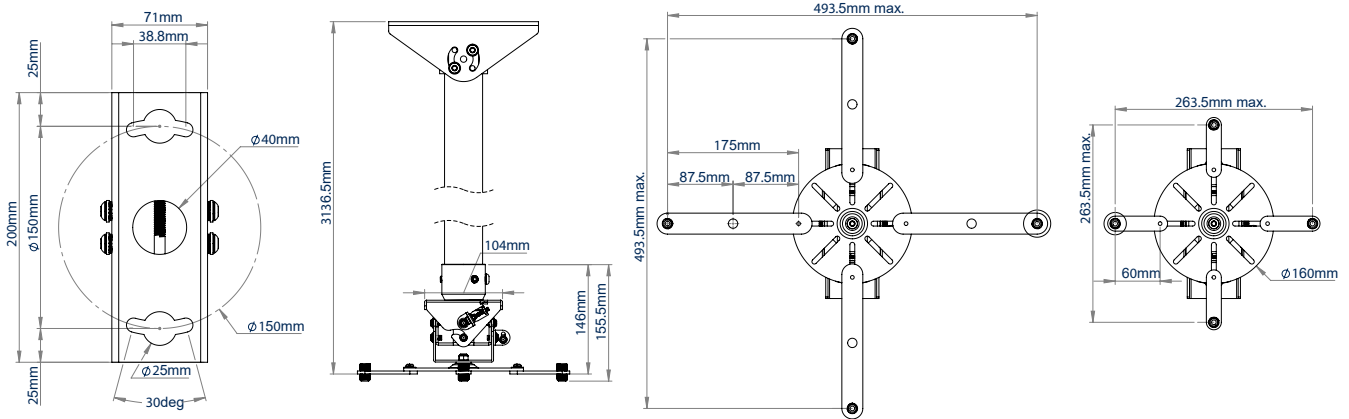

Unique 'carousel' mounting plate for universal compatibility

Features easy tilt, roll and swivel functions

Micro-adjustment feature is ideal for short throw projectors

Available in Black, White or Chrome

PACKING INFORMATION

ORIGINAL DESIGNS BY B-TECH AV MOUNTS - REGISTERED DESIGNS & PATENTS APPLY

COLOUR:	ORDER REF:	EAN CODE:	MASTER CARTON QTY:	INNER CARTON QTY:	MASTER CARTON WEIGHT:	MASTER CARTON CUBE:
Black	BT899XL-FD050/BB	5019318761171	1	N/A	4.93kg	0.01cmb
White	BT899XL-FD050/BW	5019318761362	1	N/A	4.93kg	0.01cmb
Chrome	BT899XL-FD050/BC	5019318761188	1	N/A	4.93kg	0.01cmb
Black	BT899XL-FD100/BB	5019318761195	2	N/A	3.95kg / 1.93kg	0.00cmb / 0.00cbm
White	BT899XL-FD100/BW	5019318761379	2	N/A	3.95kg / 1.93kg	0.00cmb / 0.00cbm
Chrome	BT899XL-FD100/BC	5019318761201	2	N/A	3.95kg / 1.93kg	0.00cmb / 0.00cbm
Black	BT899XL-FD150/BB	5019318761218	2	N/A	3.95kg / 3.09kg	0.00cbm / 0.01cmb
White	BT899XL-FD150/BW	5019318761386	2	N/A	3.95kg / 3.09kg	0.00cbm / 0.01cmb
Chrome	BT899XL-FD150/BC	5019318761225	2	N/A	3.95kg / 3.09kg	0.00cbm / 0.01cmb
Black	BT899XL-FD200/BB	5019318761232	2	N/A	3.95kg / 3.83kg	0.00cbm / 0.01cmb
Chrome	BT899XL-FD200/BC	5019318761249	2	N/A	3.95kg / 3.83kg	0.00cbm / 0.01cmb
Black	BT899XL-FD300/BB	5019318761256	2	N/A	3.95kg / 6.8kg	0.00cbm / 0.01cmb
Chrome	BT899XL-FD300/BC	5019318761263	2	N/A	3.95kg / 6.8kg	0.00cbm / 0.01cmb