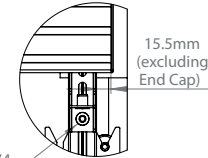

DETAIL B

PACKING INFORMATION

COLOUR:	ORDER REF:	EAN CODE:
Black Base with Silver Columns	BT93INFWP-S-5X5/BS	5019318303159
Black Base with Black Columns	BT93INFWP-S-5X5/BB	5019318303166

RELATED PRODUCTS

SS-V1-BT93INFWP-S-5X5-280520