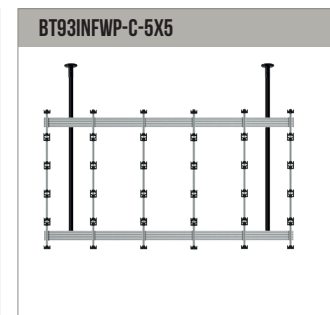

Ceiling Mount
for INFILED WP Series 5x5 DVLED Videowall

SS-V1-BT93INFWP-S-5X5-280520