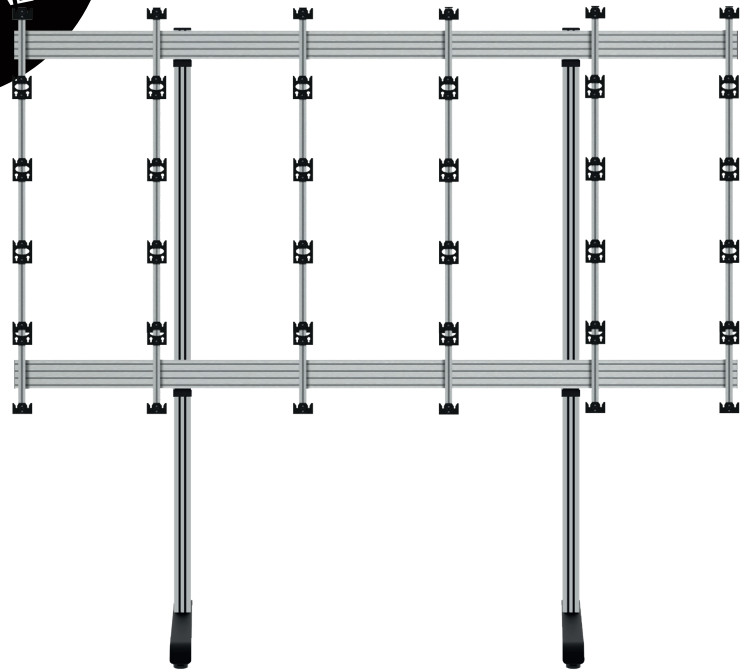

## FLOOR STAND

### FOR INFILED WP SERIES 5X5 DVLED VIDEOWALL

The BT93INFWP-S-5X5 is a freestanding mounting solution designed specifically to mount INFILED WP-Series DVLED panels in a 5x5 videowall configuration. A high-end aesthetic, anodised aluminium finish and integrated cable management ensures a smart and stylish installation which is quick and simple to install.

#### FEATURES

- Designed and configured specifically for INFILED WP-Series DVLED panels
- Keyhole mounting plates allow for easy rear fixed mounting
- Open frame allows panel access for servicing and maintenance
- Adjustable levelling feet to accommodate uneven floor surfaces
- Integrated cable management for tidy install
- Mobile, bolt-down and ceiling mounted versions also available
- All mounting hardware included

Integrated cable management for a tidy install

Adjustable levelling feet to accommodate uneven floor surfaces

TOP VIEW

REAR VIEW

SIDE VIEW

DETAIL A

DETAIL B

DETAIL C