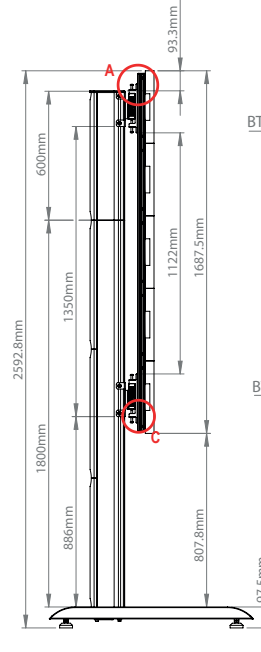

SIDE VIEW

PACKING INFORMATION

COLOUR:	ORDER REF:	EAN CODE:
Black Base with Silver Columns	BT93INFWP-S-5X5/BS	5019318303159
Black Base with Black Columns	BT93INFWP-S-5X5/BB	5019318303166

RELATED PRODUCTS

SS-V1-BT93INFWP-S-5X5-280520