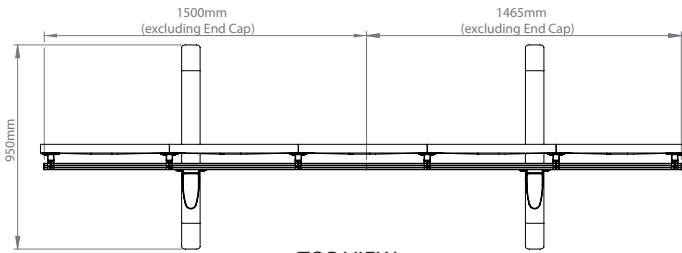

TOP VIEW

PACKING INFORMATION

COLOUR:	ORDER REF:	EAN CODE:
Black Base with Silver Columns	BT93INFWP-S-5X5/BS	5019318303159
Black Base with Black Columns	BT93INFWP-S-5X5/BB	5019318303166

RELATED PRODUCTS

SS-V1-BT93INFWP-S-5X5-280520