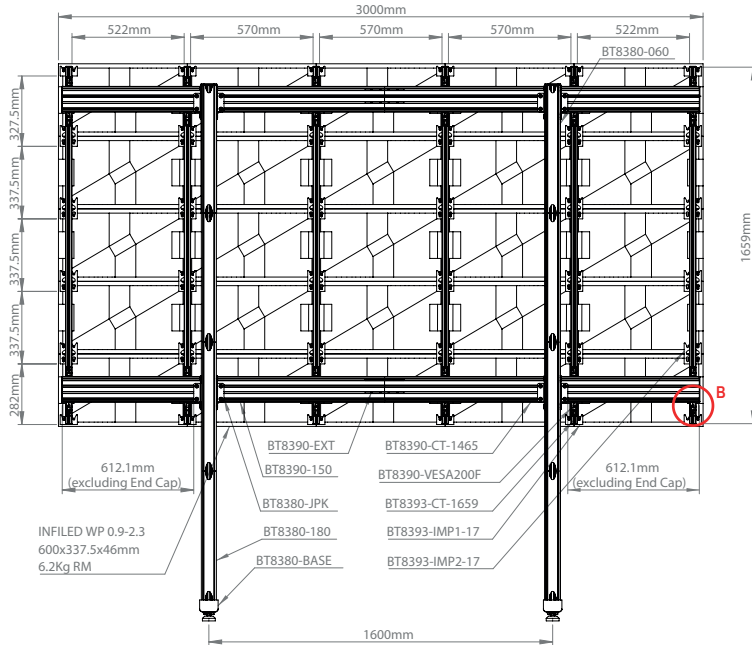

REAR VIEW

PACKING INFORMATION

COLOUR:	ORDER REF:	EAN CODE:
Black Base with Silver Columns	BT93INFWP-S-5X5/BS	5019318303159
Black Base with Black Columns	BT93INFWP-S-5X5/BB	5019318303166

RELATED PRODUCTS

SS-V1-BT93INFWP-S-5X5-280520