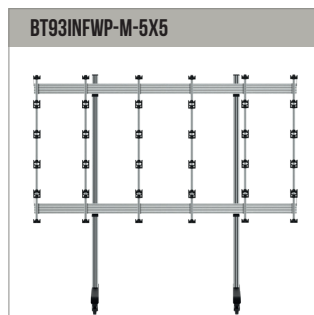

Mobile Trolley
for INFILED WP Series 5x5 DVLED Videowall