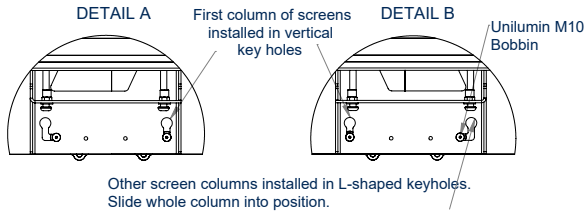

PACKING INFORMATION

COLOUR:	ORDER REF:	EAN CODE:
Black Base with Silver Columns	BT93UNIUPS-M-5X5/BS	5019318303838
Black Base with Black Columns	BT93UNIUPS-M-5X5/BB	5019318303845