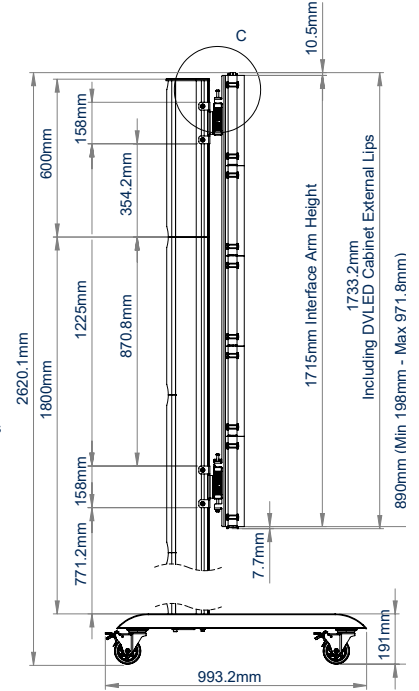

DETAIL C

SIDE VIEW