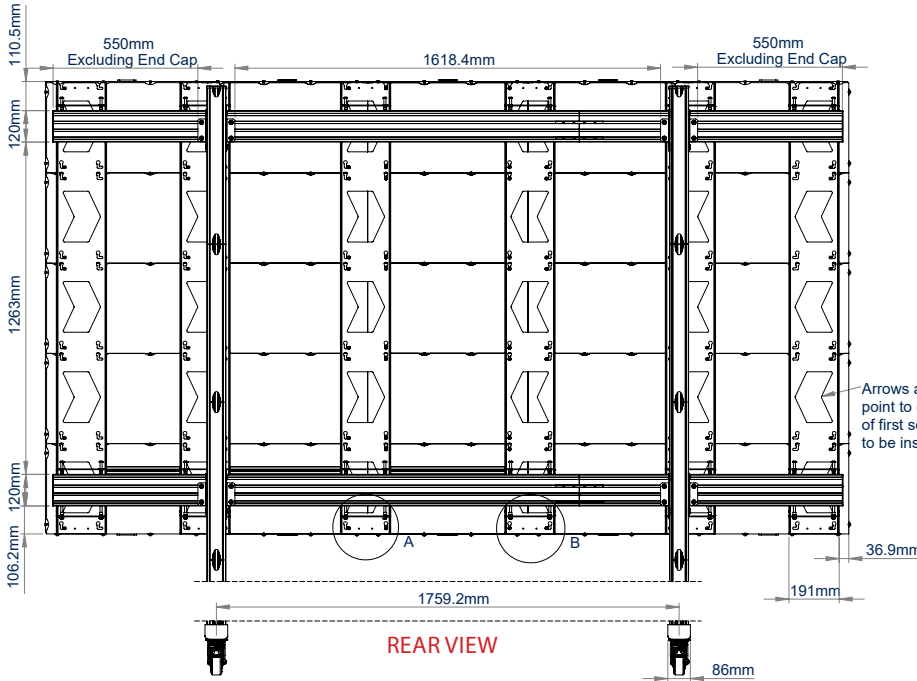

TOP VIEW

REAR VIEW