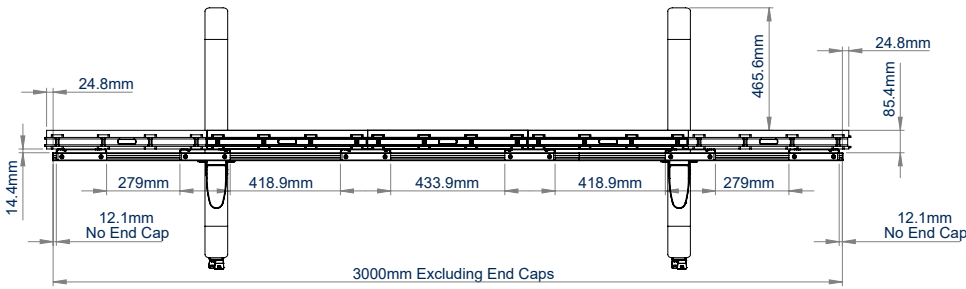

Integrated cable management for a tidy install