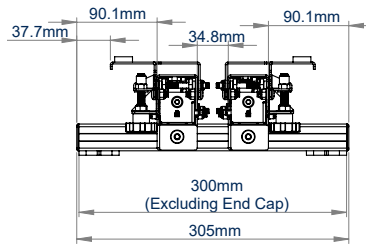

SPECIFICATION

Recommended screen size	86" Ultra-stretch screens
Max load	50kg
VESA® compatibility	600 x 200
Depth (flat)	110mm (+/-10mm with micro-adjustment)
Depth (popped out)	279mm (+/-10mm with micro-adjustment)
Screen Height Adjustment	+/-20mm
Colour (horizontal rail)	Silver
Colour (interface arms)	Black

FRONT VIEW

SIDE VIEW - CLOSED

SIDE VIEW - EXTENDED

INTERFACE ARM

TOP VIEW

WALL PLATES AND RAIL

PACKING INFORMATION

COLOUR:	ORDER REF:	EAN CODE:	CARTON QTY:	INNER CARTON QTY:	MASTER CARTON WEIGHT:	MASTER CARTON CUBE:
Black / Silver	BT9909/BS	5019318087530	1	0	8kg	0.05cbm