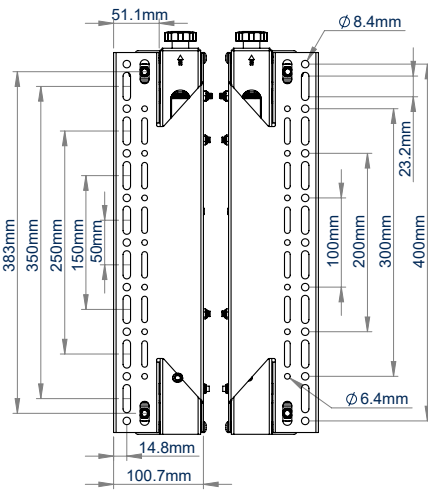

SPECIFICATION

Recommended screen size	86" Ultra-stretch screens
Max load	50kg
VESA® compatibility	600 x 200
Depth (flat)	110mm (+/-10mm with micro-adjustment)
Depth (popped out)	279mm (+/-10mm with micro-adjustment)
Screen Height Adjustment	+/-20mm
Colour (horizontal rail)	Silver
Colour (interface arms)	Black

FEATURES

- Ideal for mounting a screen in a recess
- Features pop-in, pop-out function to allow access to the rear of screens for servicing and maintenance and to aid installation
- Tool-less micro-adjustment for seamless display alignment
- Arms feature levelling screws to adjust the screen height
- Arms include locking screw to prevent accidental pop-out of screens
- Pole mounted version for ceiling and floor mounting is available on request
- Safety screws help prevent unauthorised removal of screens
- High-end aesthetic quality with stylish end caps for a neat and tidy install
- All mounting hardware included

SYSTEM X

Ideal for mounting screens in a recess

Tool-less micro-adjustment for seamless display alignment

Arms include locking screw to prevent accidental pop-out of screens

Pole mounted version for ceiling and floor mounting is available on request

FRONT VIEW

SIDE VIEW - CLOSED

SIDE VIEW - EXTENDED

INTERFACE ARM

TOP VIEW

WALL PLATES AND RAIL

PACKING INFORMATION

COLOUR:	ORDER REF:	EAN CODE:	CARTON QTY:	INNER CARTON QTY:	MASTER CARTON WEIGHT:	MASTER CARTON CUBE:
Black / Silver	BT9909/BS	5019318087530	1	0	8kg	0.05cbm