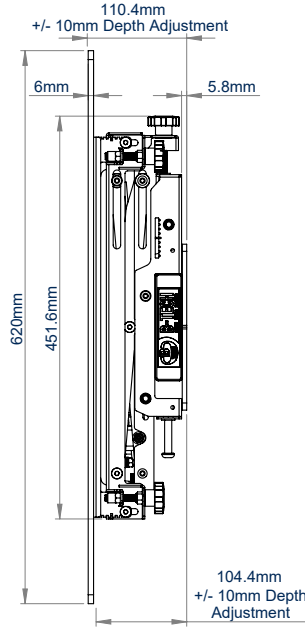

SPECIFICATION

Recommended screen size	86" Ultra-stretch screens
Max load	50kg
VESA® compatibility	600 x 200
Depth (flat)	110mm (+/-10mm with micro-adjustment)
Depth (popped out)	279mm (+/-10mm with micro-adjustment)
Screen Height Adjustment	+/-20mm
Colour (horizontal rail)	Silver
Colour (interface arms)	Black

FEATURES

- Ideal for mounting a screen in a recess
- Features pop-in, pop-out function to allow access to the rear of screens for servicing and maintenance and to aid installation
- Tool-less micro-adjustment for seamless display alignment
- Arms feature levelling screws to adjust the screen height
- Arms include locking screw to prevent accidental pop-out of screens
- Pole mounted version for ceiling and floor mounting is available on request
- Safety screws help prevent unauthorised removal of screens
- High-end aesthetic quality with stylish end caps for a neat and tidy install
- All mounting hardware included

SYSTEM X

Ideal for mounting screens in a recess

Tool-less micro-adjustment for seamless display alignment

Arms include locking screw to prevent accidental pop-out of screens

Pole mounted version for ceiling and floor mounting is available on request

FRONT VIEW

SIDE VIEW - CLOSED

SIDE VIEW - EXTENDED

INTERFACE ARM

TOP VIEW

WALL PLATES AND RAIL

PACKING INFORMATION

COLOUR:	ORDER REF:	EAN CODE:	CARTON QTY:	INNER CARTON QTY:	MASTER CARTON WEIGHT:	MASTER CARTON CUBE:
Black / Silver	BT9909/BS	5019318087530	1	0	8kg	0.05cbm