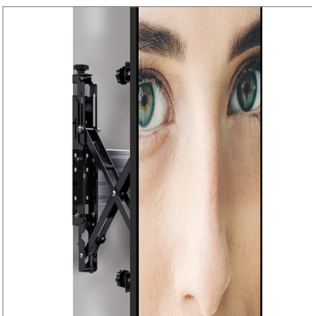

IDEAL FOR
 LG'S 86BH5C
 ULTRA STRETCH
 SIGNAGE

BT9909

SYSTEM X™ POP-OUT ULTRA STRETCH SIGNAGE MOUNT

FOR LG® 86BH5C

The BT9909 is a pop-out mounting solution that is ideal for portrait mounting LG's 86BH5C Ultra Stretch Signage in a recessed wall. Tool-less, micro-adjustment allows mounted screens to sit perfectly flush with the wall and the pop-out mechanism provides access to the rear of the screen for easy installation and maintenance. Safety screws come as standard to help prevent unauthorised removal of the screen and height adjustment screws allow the screen to be levelled perfectly after installation.

SPECIFICATION

Recommended screen size	86" Ultra-stretch screens
Max load	50kg
VESA® compatibility	600 x 200
Depth (flat)	110mm (+/-10mm with micro-adjustment)
Depth (popped out)	279mm (+/-10mm with micro-adjustment)
Screen Height Adjustment	+/-20mm
Colour (horizontal rail)	Silver
Colour (interface arms)	Black

FEATURES

- Ideal for mounting a screen in a recess
- Features pop-in, pop-out function to allow access to the rear of screens for servicing and maintenance and to aid installation
- Tool-less micro-adjustment for seamless display alignment
- Arms feature levelling screws to adjust the screen height
- Arms include locking screw to prevent accidental pop-out of screens
- Pole mounted version for ceiling and floor mounting is available on request
- Safety screws help prevent unauthorised removal of screens
- High-end aesthetic quality with stylish end caps for a neat and tidy install
- All mounting hardware included

SYSTEM X

Ideal for mounting screens in a recess

Tool-less micro-adjustment for seamless display alignment

Arms include locking screw to prevent accidental pop-out of screens

Pole mounted version for ceiling and floor mounting is available on request