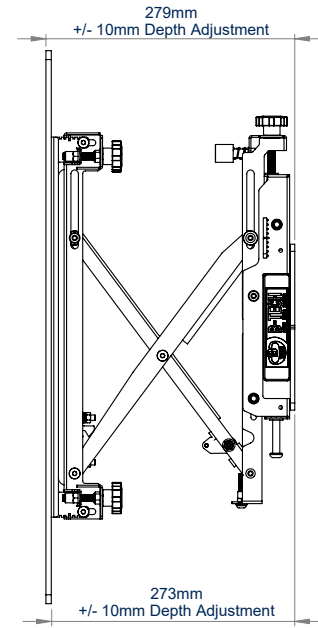

SPECIFICATION

Recommended screen size	86" Ultra-stretch screens
Max load	50kg
VESA® compatibility	600 x 200
Depth (flat)	110mm (+/-10mm with micro-adjustment)
Depth (popped out)	279mm (+/-10mm with micro-adjustment)
Screen Height Adjustment	+/-20mm
Colour (horizontal rail)	Silver
Colour (interface arms)	Black

FEATURES

- Ideal for mounting a screen in a recess
- Features pop-in, pop-out function to allow access to the rear of screens for servicing and maintenance and to aid installation
- Tool-less micro-adjustment for seamless display alignment
- Arms feature levelling screws to adjust the screen height
- Arms include locking screw to prevent accidental pop-out of screens
- Pole mounted version for ceiling and floor mounting is available on request
- Safety screws help prevent unauthorised removal of screens
- High-end aesthetic quality with stylish end caps for a neat and tidy install
- All mounting hardware included

SYSTEM X

Ideal for mounting screens in a recess

Tool-less micro-adjustment for seamless display alignment

Arms include locking screw to prevent accidental pop-out of screens

Pole mounted version for ceiling and floor mounting is available on request

FRONT VIEW

SIDE VIEW - CLOSED

SIDE VIEW - EXTENDED

INTERFACE ARM

TOP VIEW

WALL PLATES AND RAIL

PACKING INFORMATION

COLOUR:	ORDER REF:	EAN CODE:	CARTON QTY:	INNER CARTON QTY:	MASTER CARTON WEIGHT:	MASTER CARTON CUBE:
Black / Silver	BT9909/BS	5019318087530	1	0	8kg	0.05cbm