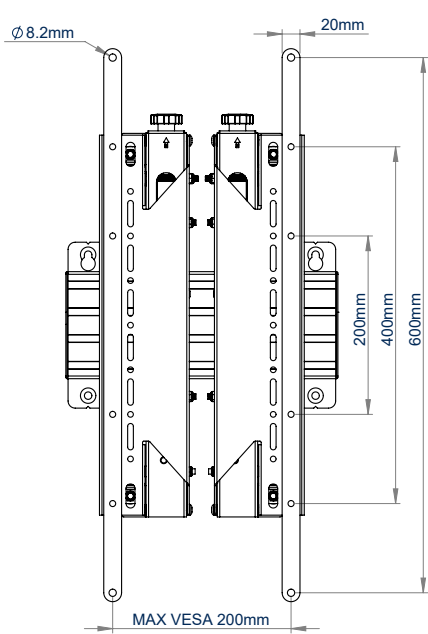

SPECIFICATION

Recommended screen size	86" Ultra-stretch screens
Max load	50kg
VESA® compatibility	600 x 200
Depth (flat)	110mm (+/-10mm with micro-adjustment)
Depth (popped out)	279mm (+/-10mm with micro-adjustment)
Screen Height Adjustment	+/-20mm
Colour (horizontal rail)	Silver
Colour (interface arms)	Black

FEATURES

- Ideal for mounting a screen in a recess
- Features pop-in, pop-out function to allow access to the rear of screens for servicing and maintenance and to aid installation
- Tool-less micro-adjustment for seamless display alignment
- Arms feature levelling screws to adjust the screen height
- Arms include locking screw to prevent accidental pop-out of screens
- Pole mounted version for ceiling and floor mounting is available on request
- Safety screws help prevent unauthorised removal of screens
- High-end aesthetic quality with stylish end caps for a neat and tidy install
- All mounting hardware included

SYSTEM X

Ideal for mounting screens in a recess

Tool-less micro-adjustment for seamless display alignment

Arms include locking screw to prevent accidental pop-out of screens

Pole mounted version for ceiling and floor mounting is available on request

FRONT VIEW

SIDE VIEW - CLOSED

SIDE VIEW - EXTENDED

INTERFACE ARM

TOP VIEW

WALL PLATES AND RAIL

PACKING INFORMATION

COLOUR:	ORDER REF:	EAN CODE:	CARTON QTY:	INNER CARTON QTY:	MASTER CARTON WEIGHT:	MASTER CARTON CUBE:
Black / Silver	BT9909/BS	5019318087530	1	0	8kg	0.05cbm