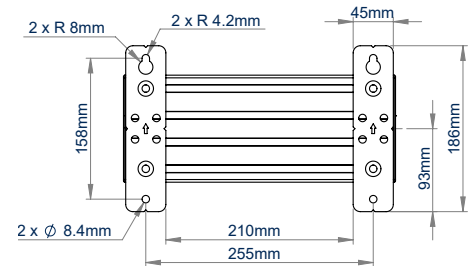

SPECIFICATION

Recommended screen size	86" Ultra-stretch screens
Max load	50kg
VESA® compatibility	600 x 200
Depth (flat)	110mm (+/-10mm with micro-adjustment)
Depth (popped out)	279mm (+/-10mm with micro-adjustment)
Screen Height Adjustment	+/-20mm
Colour (horizontal rail)	Silver
Colour (interface arms)	Black

SYSTEM X

Ideal for mounting screens in a recess

Tool-less micro-adjustment for seamless display alignment

Arms include locking screw to prevent accidental pop-out of screens

Pole mounted version for ceiling and floor mounting is available on request

FRONT VIEW

SIDE VIEW - CLOSED

SIDE VIEW - EXTENDED

INTERFACE ARM

TOP VIEW

WALL PLATES AND RAIL

PACKING INFORMATION

COLOUR:	ORDER REF:	EAN CODE:	CARTON QTY:	INNER CARTON QTY:	MASTER CARTON WEIGHT:	MASTER CARTON CUBE:
Black / Silver	BT9909/BS	5019318087530	1	0	8kg	0.05cbm