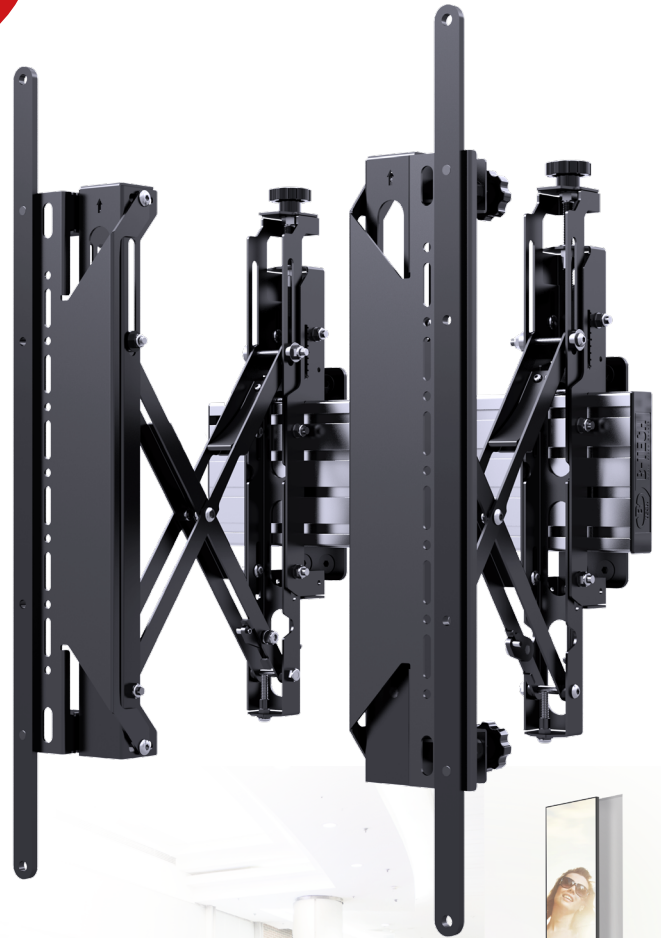

IDEAL FOR
 LG'S 86BH5C
 ULTRA STRETCH
 SIGNAGE

BT9909

SYSTEM X™ POP-OUT ULTRA STRETCH SIGNAGE MOUNT

FOR LG® 86BH5C

The BT9909 is a pop-out mounting solution that is ideal for portrait mounting LG's 86BH5C Ultra Stretch Signage in a recessed wall. Tool-less, micro-adjustment allows mounted screens to sit perfectly flush with the wall and the pop-out mechanism provides access to the rear of the screen for easy installation and maintenance. Safety screws come as standard to help prevent unauthorised removal of the screen and height adjustment screws allow the screen to be levelled perfectly after installation.

SPECIFICATION

Recommended screen size	86" Ultra-stretch screens
Max load	50kg
VESA® compatibility	600 x 200
Depth (flat)	110mm (+/-10mm with micro-adjustment)
Depth (popped out)	279mm (+/-10mm with micro-adjustment)
Screen Height Adjustment	+/-20mm
Colour (horizontal rail)	Silver
Colour (interface arms)	Black

FEATURES

- Ideal for mounting a screen in a recess
- Features pop-in, pop-out function to allow access to the rear of screens for servicing and maintenance and to aid installation
- Tool-less micro-adjustment for seamless display alignment
- Arms feature levelling screws to adjust the screen height
- Arms include locking screw to prevent accidental pop-out of screens
- Pole mounted version for ceiling and floor mounting is available on request
- Safety screws help prevent unauthorised removal of screens
- High-end aesthetic quality with stylish end caps for a neat and tidy install
- All mounting hardware included

SYSTEM X

Ideal for mounting screens in a recess

Tool-less micro-adjustment for seamless display alignment

Arms include locking screw to prevent accidental pop-out of screens

Pole mounted version for ceiling and floor mounting is available on request