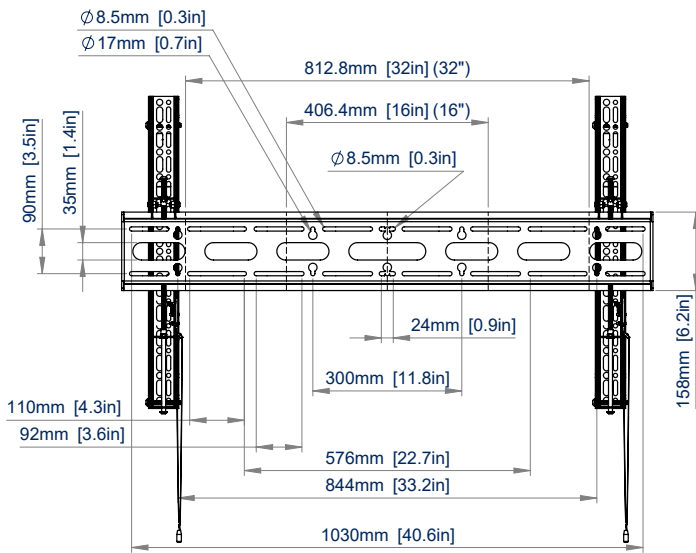

BT9910

REAR VIEW

ORDERING INFORMATION

COLOR	ORDER REF	UPC
Black	BT9910/B	811867037791

RELATED PRODUCTS

PRODUCT CODE	NAME	DESCRIPTION
BT7841	Accessory Collar	Accessory Collars allow the user to attach B9903 to BT7850 Ø2" Poles
BT7850	Ø2" Poles	Available in a variety of lengths to create multiple pole-mounted solutions
BT9903	XL Flat Screen Wall Mount	Designed for screens up to 120"
BT8448	XL Flat Screen Ceiling Mount	Designed for screens up to 120" & available in multiple lengths

SS-V5-BT9910-050924-NA