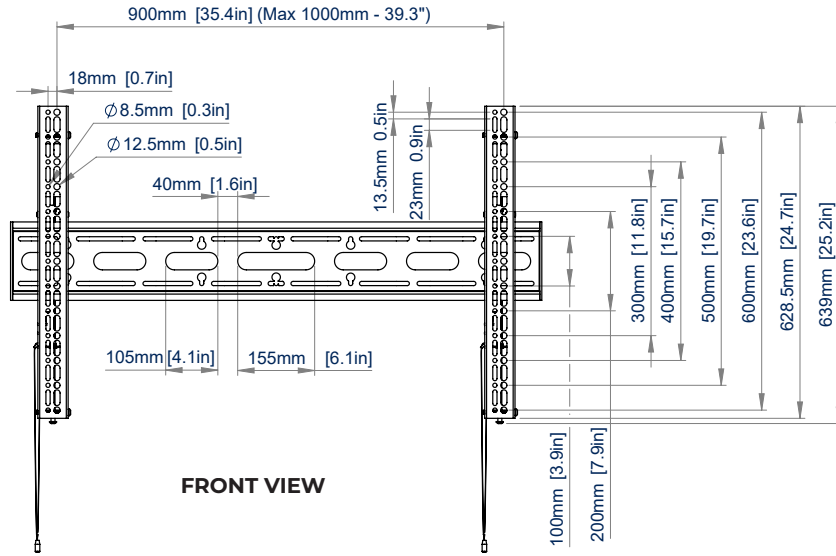

BT9910

FRONT VIEW