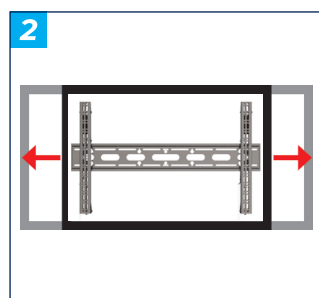

## XL HEAVY DUTY FLAT SCREEN WALL MOUNT WITH TILT

Designed to mount the largest screens on the market, the heavy duty BT9910 is capable of supporting weights of 287lbs when wall mounted. Ideal for screens over 65" the mount features a choice of 4 tilt positions from 0° up to 15° with the universal interface accommodating screens with mounting patterns up to 1000 x 600. With keyhole fixings on the wall plate and a hook-on mounting system, the BT9910 is designed for an easy installation and features height adjustment screws which allow the screen to be leveled once mounted.

### SPECIFICATIONS

Recommended screen size	<b>65" up to 100"</b>
Max load	<b>287lbs</b>
Max load when fitted to poles	<b>176lbs*</b>
Fixing patterns	up to <b>1000 x 600</b>
Tilt positions	<b>0°, 5°, 10°, 15°</b>
Distance from wall (flat)	<b>3.22"</b>

### FEATURES

- Mounts extra-large screens 65" and over
- 1 Low profile design mounts screen just 3.22" from the wall
- 2 Easy lateral adjustment of the screen once mounted
- 3 Supplied with cable ties to secure AV equipment to the mount
- 4 Compatible with System 2 Accessory Collars for pole mounting
- Pull String activates the mount lock for a secure installation
- Safety screws included to prevent removal of screen
- Adjustment screws allow screen to be leveled once mounted
- Compatible with B-Tech's System 2 pole mounting system
- Simple 'hook-on' installation with all mounting hardware included

RECOMMENDED MAX SCREEN	MAX LOAD	MAX VESA	TILT	POST INSTALL ALIGNMENT	COLLAR COMPATIBLE	QR CODE
120" 305cm	441lbs	1000 x 600	15°	← →	⊕ ⊖	

\*Must be mounted across two poles