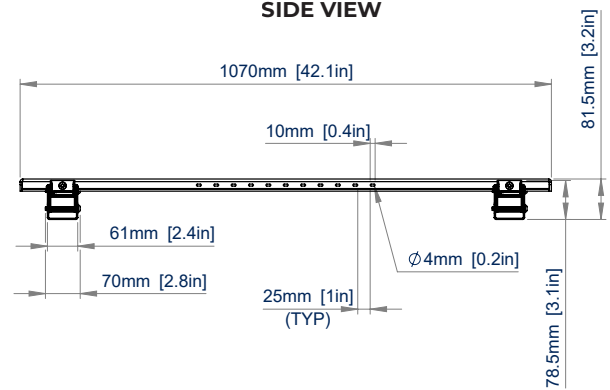

BT9910

REAR VIEW

TOP VIEW

ORDERING INFORMATION

COLOR	ORDER REF	UPC
Black	BT9910/B	811867037791

RELATED PRODUCTS

PRODUCT CODE	NAME	DESCRIPTION
BT7841	Accessory Collar	Accessory Collars allow the user to attach B9903 to BT7850 Ø2" Poles
BT7850	Ø2" Poles	Available in a variety of lengths to create multiple pole-mounted solutions
BT9903	XL Flat Screen Wall Mount	Designed for screens up to 120"
BT8448	XL Flat Screen Ceiling Mount	Designed for screens up to 120" & available in multiple lengths

SS-V5-BT9910-050924-NA