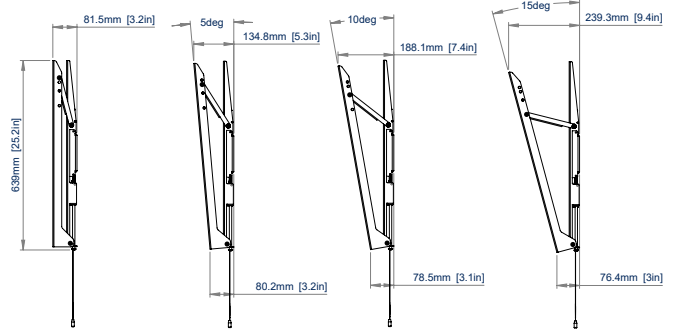

BT9910

REAR VIEW

SIDE VIEW

ORDERING INFORMATION

COLOR	ORDER REF	UPC
Black	BT9910/B	811867037791

RELATED PRODUCTS

PRODUCT CODE	NAME	DESCRIPTION
BT7841	Accessory Collar	Accessory Collars allow the user to attach B9903 to BT7850 Ø2" Poles
BT7850	Ø2" Poles	Available in a variety of lengths to create multiple pole-mounted solutions
BT9903	XL Flat Screen Wall Mount	Designed for screens up to 120"
BT8448	XL Flat Screen Ceiling Mount	Designed for screens up to 120" & available in multiple lengths

SS-V5-BT9910-050924-NA