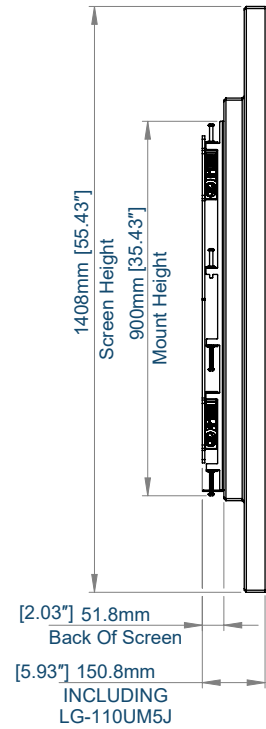

BT9920

SIDE VIEW

ORDERING INFORMATION

COLOR	ORDER REF	UPC
Black	BT9920/B	811867034196

RELATED PRODUCTS

PRODUCT CODE	NAME	DESCRIPTION
BT8390-SA	VC Camera Shelf Adapter Arm	Allows VC camera shelves to be added to an installation
BT8564	XL Flat Screen Cart	Suitable for displaying XL screens over 65"
BT9903	XL Heavy Duty Flat Screen Wall Mount	Suitable for displaying XL screens over 65"
BT8448	XL Flat Screen Ceiling Mount	Suitable for displaying XL screens over 65"

SS-BT9920-150424-NA