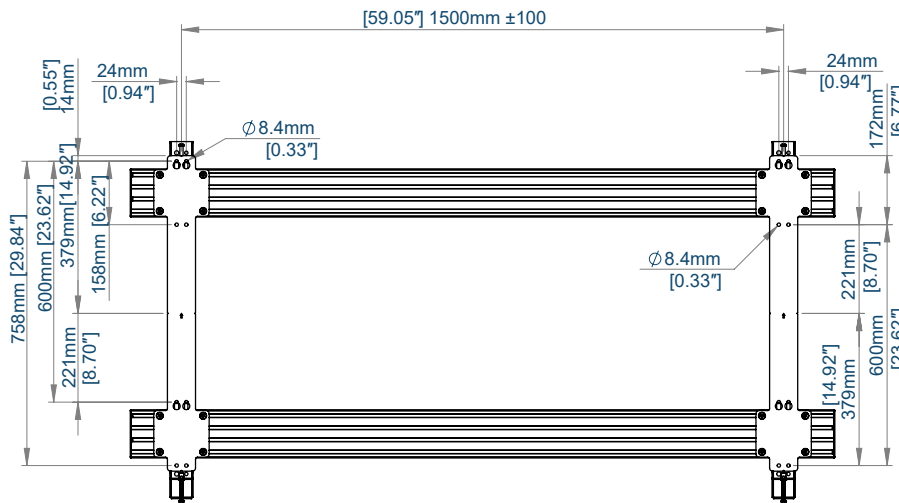

REAR VIEW

ORDERING INFORMATION

COLOR	ORDER REF	UPC
Black	BT9920/B	811867034196

RELATED PRODUCTS

PRODUCT CODE	NAME	DESCRIPTION
BT8390-SA	VC Camera Shelf Adapter Arm	Allows VC camera shelves to be added to an installation
BT8564	XL Flat Screen Cart	Suitable for displaying XL screens over 65"
BT9903	XL Heavy Duty Flat Screen Wall Mount	Suitable for displaying XL screens over 65"
BT8448	XL Flat Screen Ceiling Mount	Suitable for displaying XL screens over 65"

SS-BT9920-150424-NA