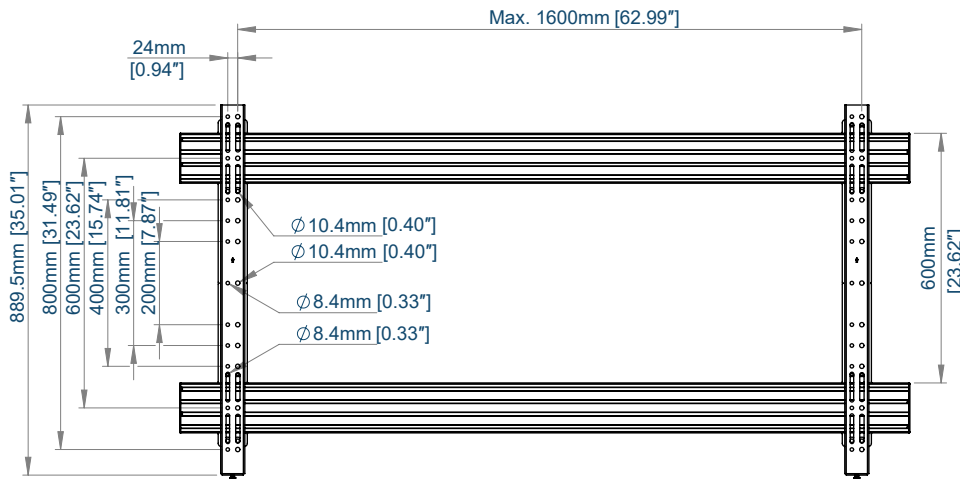

BT9920

FRONT VIEW

ORDERING INFORMATION

COLOR	ORDER REF	UPC
Black	BT9920/B	811867034196

RELATED PRODUCTS

PRODUCT CODE	NAME	DESCRIPTION
BT8390-SA	VC Camera Shelf Adapter Arm	Allows VC camera shelves to be added to an installation
BT8564	XL Flat Screen Cart	Suitable for displaying XL screens over 65"
BT9903	XL Heavy Duty Flat Screen Wall Mount	Suitable for displaying XL screens over 65"
BT8448	XL Flat Screen Ceiling Mount	Suitable for displaying XL screens over 65"

SS-BT9920-150424-NA