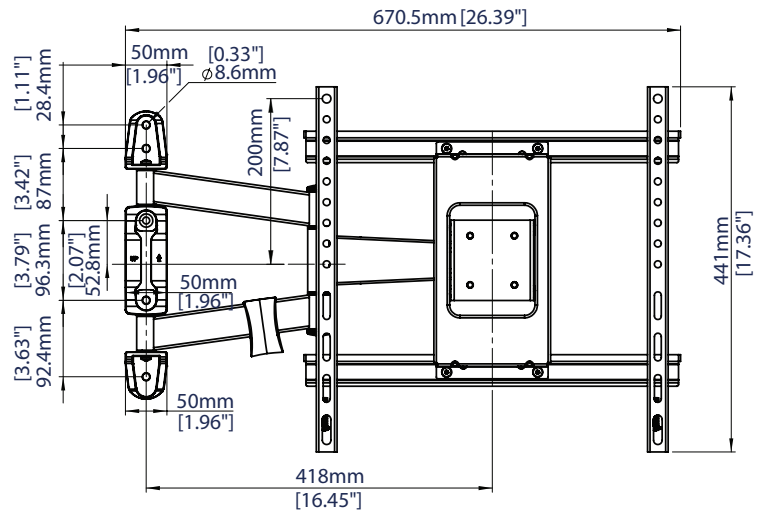

FRONT VIEW
WITH ARM EXTENDED TO SIDE

ORDERING INFORMATION

COLOR	ORDER REF	UPC
Black	BTV513/B	811867037975

RELATED PRODUCTS

PRODUCT CODE	NAME	DESCRIPTION
BT7564	VESA 600 x 400 Adapter Arms	Allows VESA 200 and 400 fixings to be increased to VESA 600
BTV504	Double Arm Wall Mount	Features easy tilt and swivel, ideal for screens up to 47"
BT8226	Double Arm Wall Mount	Features easy tilt and swivel, ideal for screens up to 65"
BT8228	Heavy-Duty Double Arm Wall Mount	Features easy tilt and swivel, ideal for screens up to 120"

SS-BTV513-060124-NA