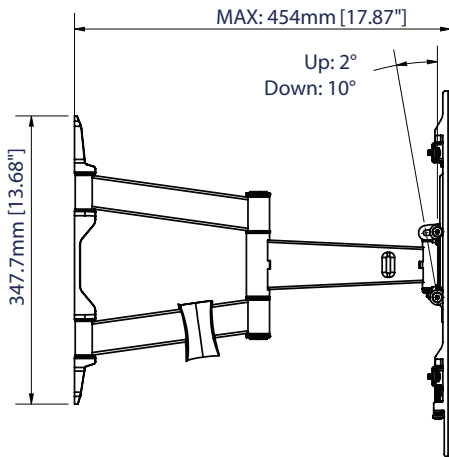

SIDE VIEW
ARM FLAT TO THE WALL

SIDE VIEW
MAXIMUM EXTENSION