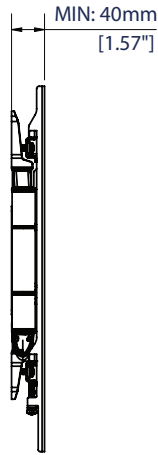

BTV513

SIDE VIEW
MAXIMUM EXTENSION

ORDERING INFORMATION

COLOR	ORDER REF	UPC
Black	BTV513/B	811867037975

RELATED PRODUCTS

PRODUCT CODE	NAME	DESCRIPTION
BT7564	VESA 600 x 400 Adapter Arms	Allows VESA 200 and 400 fixings to be increased to VESA 600
BTV504	Double Arm Wall Mount	Features easy tilt and swivel, ideal for screens up to 47"
BT8226	Double Arm Wall Mount	Features easy tilt and swivel, ideal for screens up to 65"
BT8228	Heavy-Duty Double Arm Wall Mount	Features easy tilt and swivel, ideal for screens up to 120"

SS-BTV513-060124-NA