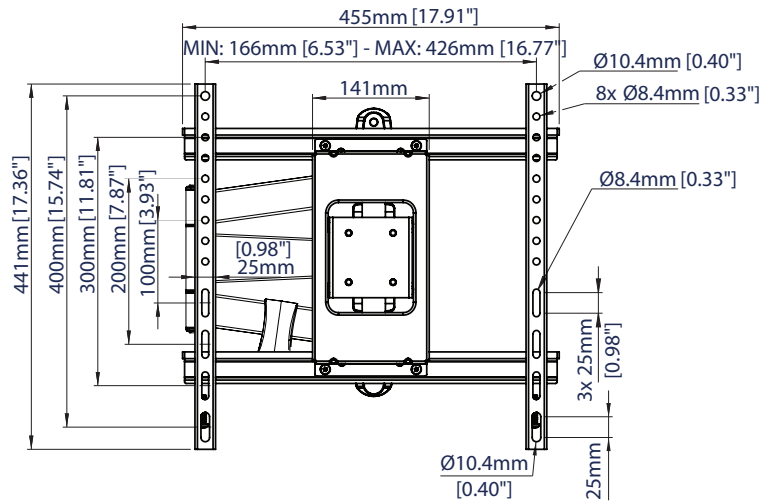

BTV513

FRONT VIEW

SIDE VIEW
MAXIMUM EXTENSION

ORDERING INFORMATION

COLOR	ORDER REF	UPC
Black	BTV513/B	811867037975

RELATED PRODUCTS

PRODUCT CODE	NAME	DESCRIPTION
BT7564	VESA 600 x 400 Adapter Arms	Allows VESA 200 and 400 fixings to be increased to VESA 600
BTV504	Double Arm Wall Mount	Features easy tilt and swivel, ideal for screens up to 47"
BT8226	Double Arm Wall Mount	Features easy tilt and swivel, ideal for screens up to 65"
BT8228	Heavy-Duty Double Arm Wall Mount	Features easy tilt and swivel, ideal for screens up to 120"

SS-BTV513-060124-NA