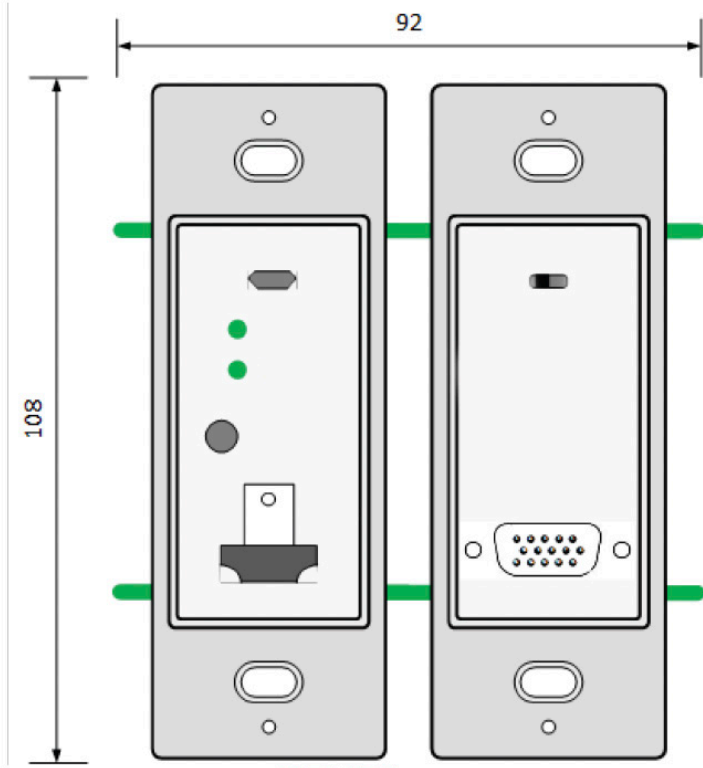

## Side of Device:

All measurements in millimeters (mm)

## Specifications

<b>Bandwidth</b>	180-500 Mbps	<b>POE</b>	10 watts maximum
<b>Compliance</b>	HDCP 2.2 RoHS/FCC/CE	<b>Ports</b>	Gigabit Ethernet HDMI In VGA In 3.5mm Line-in Micro-USB 2.0 5.5mm/2.1mm barrel
<b>Dimensions &amp; Weight</b>	108 x 92 x 79.5 mm 4.3" x 3.6" x 3.1" inch 0.09kg / 0.2 lb	<b>Power Supply (not included)</b>	~4.7-23V 5.5mm/2.1mm, Positive tip
<b>Encryption</b>	Hardware-Based AES 256-bit Encryption of network video signal		
<b>Operating Temp</b>	0-60 °C / 32-140 °F		