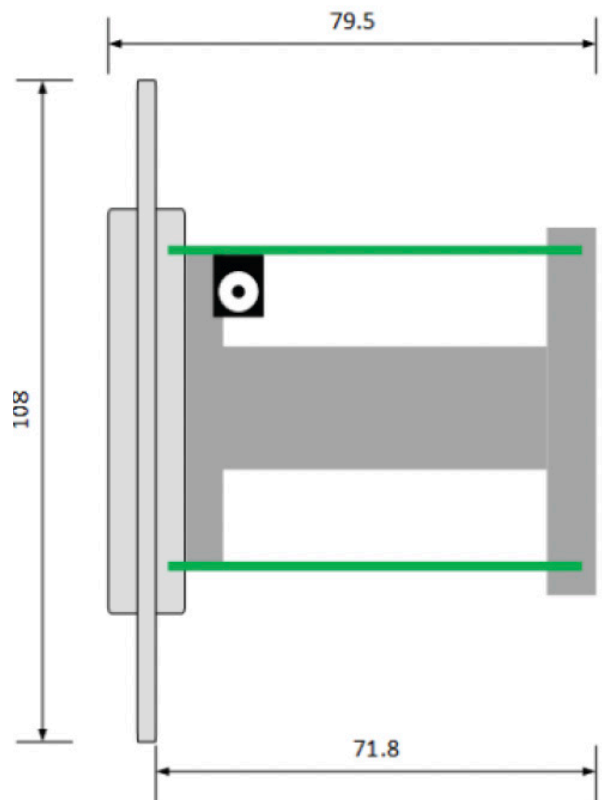

## Front of Device:

## Side of Device:

All measurements in millimeters (mm)

## Specifications

<b>Bandwidth</b>	180-500 Mbps	<b>POE</b>	10 watts maximum
<b>Compliance</b>	HDCP 2.2 RoHS/FCC/CE	<b>Ports</b>	Gigabit Ethernet HDMI In VGA In 3.5mm Line-in Micro-USB 2.0 5.5mm/2.1mm barrel
<b>Dimensions &amp; Weight</b>	108 x 92 x 79.5 mm 4.3" x 3.6" x 3.1" inch 0.09kg / 0.2 lb	<b>Power Supply (not included)</b>	~4.7-23V 5.5mm/2.1mm, Positive tip
<b>Encryption</b>	Hardware-Based AES 256-bit Encryption of network video signal		
<b>Operating Temp</b>	0-60 °C / 32-140 °F		