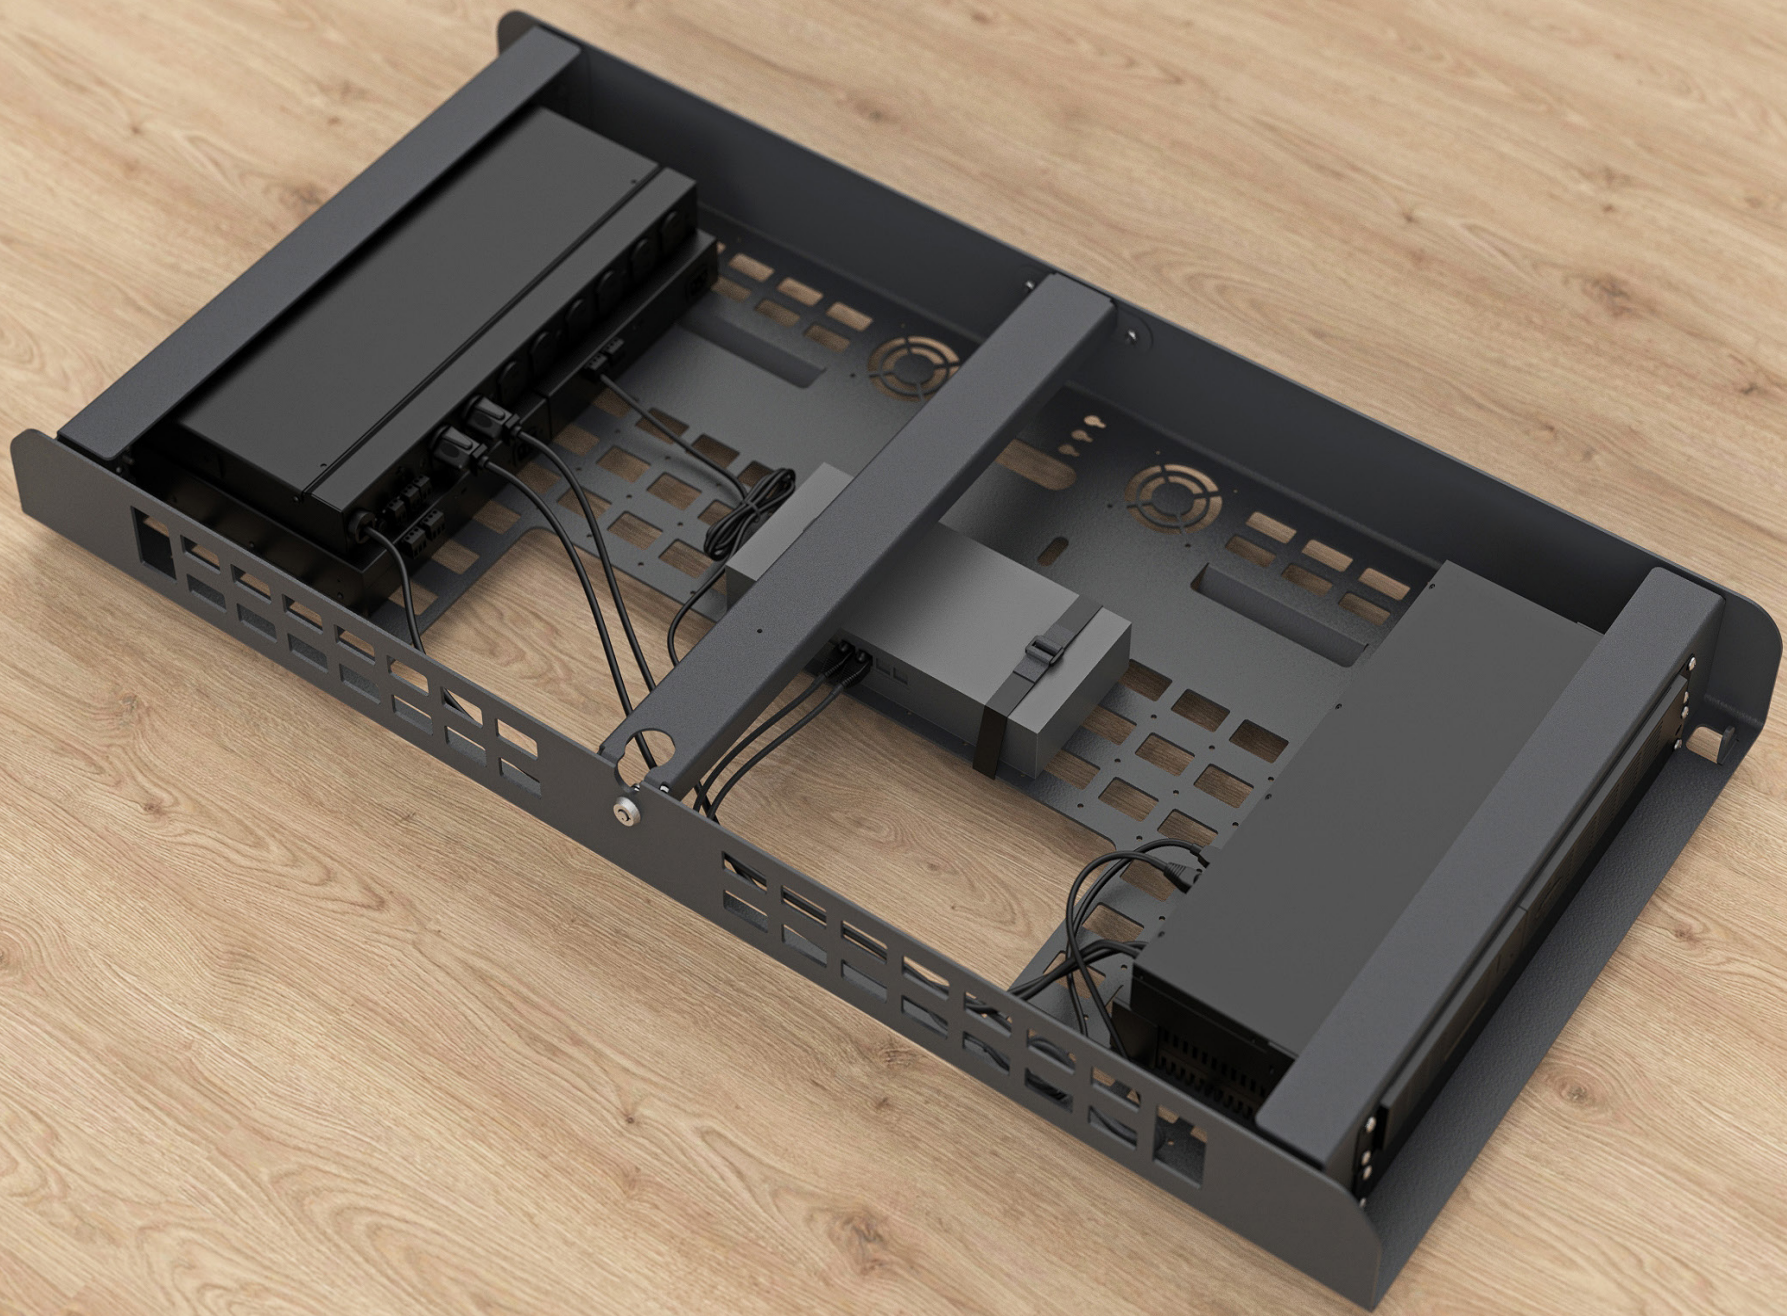

# Beautifully Executed Video Meetings

AV Credenza 4U  
H735

Heckler AV Credenza redefines the ADA guide path of your meeting spaces. Therefore, your camera can protrude beyond the front face of AV Credenza up to four inches.

# Heckler

Beautifully deploy best-in-class video meeting hardware in medium and large meeting spaces with the all-new Heckler AV Credenza 4U. Build your complex systems off-site, then quickly install on-site. Satisfy all of your stakeholders with this meticulously designed enclosure wrapped in a selection of Maharam fabric.

Pre-configure your gear off-site, or install your gear on-site.

Easy device mounting and cable management.

Locking front panel.

Includes a height-adjustable bracket for mounting Logitech Rally Bar and Rally Bar Mini.

Includes a height-adjustable PTZ camera-mounting bracket.

Includes a height-adjustable bracket for mounting Logitech MeetUp and popular all-in-one video meeting appliances.

Includes two cable chases for routing power and HDMI cables to the display.