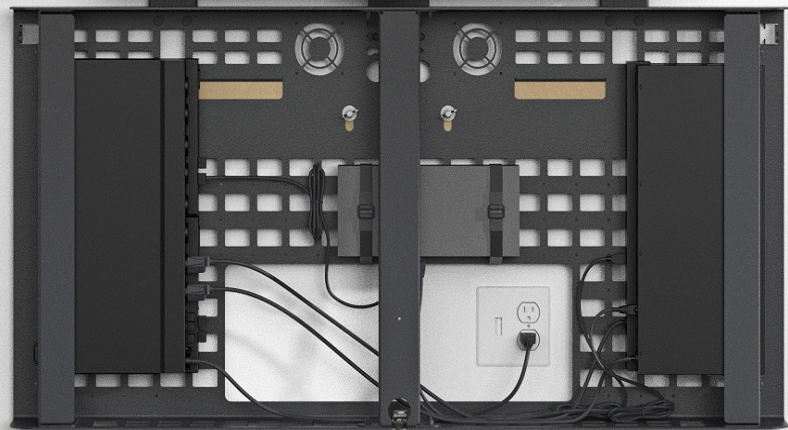

# Beautifully Executed Video Meetings

AV Credenza 4U  
H735

Heckler AV Credenza redefines the ADA guide path of your meeting spaces. Therefore, your camera can protrude beyond the front face of AV Credenza up to four inches.

# Heckler

Beautifully deploy best-in-class video meeting hardware in medium and large meeting spaces with the all-new Heckler AV Credenza 4U. Build your complex systems off-site, then quickly install on-site. Satisfy all of your stakeholders with this meticulously designed enclosure wrapped in a selection of Maharam fabric.

Pre-configure your gear off-site, or install your gear on-site.

Easy device mounting and cable management.

Locking front panel.

Includes a height-adjustable bracket for mounting Logitech Rally Bar and Rally Bar Mini.

Includes a height-adjustable PTZ camera-mounting bracket.

Includes a height-adjustable bracket for mounting Logitech MeetUp and popular all-in-one video meeting appliances.

Includes two cable chases for routing power and HDMI cables to the display.