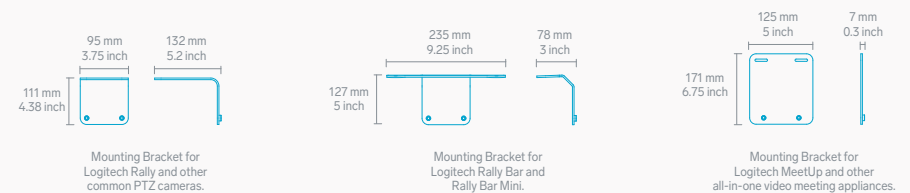

## Specifications

|                    |   |
|--------------------|---|
| SKU and Color      | H735-BG Black Grey<br>H735-OW Off White<br>H735-BL Blue<br>H735-GN Green<br>H735-HY Honey   |
| Warranty           | Two years   |
| Product Dimension  | 47.5 x 23.25 x 5.1 inches (1207 x 590 x 129 mm)   |
| Product Weight     | 42 lbs (19 kg)  |
| Shipping Dimension | 50.25 x 25.75 x 5.75 inches (1276 x 654 x 146 mm)   |
| Shipping Weight    | 49 lbs (22.3 kg)  |
| Material           | Powdercoated Aluminum<br>Maharam Polyester Fabric   |
| Compatibility      | Logitech MeetUp<br>Logitech Rally Bar and Rally Bar Mini<br>Logitech Rally Camera and other common PTZ cameras<br>Neat Bar and other popular All-in-one appliances  |
| Country of Origin  | US  |
| In the Box         | Heckler AV Credenza 4U<br>Two Cable Chases<br>Mounting Bracket for PTZ Camera<br>Mounting Bracket for Logitech Rally Bar and Rally Bar Mini<br>Mounting Bracket for Logitech MeetUp and All-in-one appliance<br>Assembly Hardware |