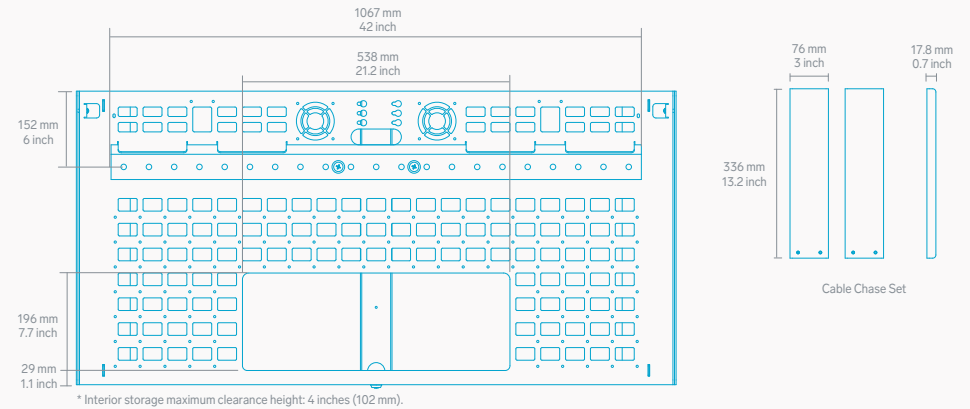

## Specifications

|                    |   |
|--------------------|---|
| SKU and Color      | H735-BG Black Grey<br>H735-OW Off White<br>H735-BL Blue<br>H735-GN Green<br>H735-HY Honey   |
| Warranty           | Two years   |
| Product Dimension  | 47.5 x 23.25 x 5.1 inches (1207 x 590 x 129 mm)   |
| Product Weight     | 42 lbs (19 kg)  |
| Shipping Dimension | 50.25 x 25.75 x 5.75 inches (1276 x 654 x 146 mm)   |
| Shipping Weight    | 49 lbs (22.3 kg)  |
| Material           | Powdercoated Aluminum<br>Maharam Polyester Fabric   |
| Compatibility      | Logitech MeetUp<br>Logitech Rally Bar and Rally Bar Mini<br>Logitech Rally Camera and other common PTZ cameras<br>Neat Bar and other popular All-in-one appliances  |
| Country of Origin  | US  |
| In the Box         | Heckler AV Credenza 4U<br>Two Cable Chases<br>Mounting Bracket for PTZ Camera<br>Mounting Bracket for Logitech Rally Bar and Rally Bar Mini<br>Mounting Bracket for Logitech MeetUp and All-in-one appliance<br>Assembly Hardware |