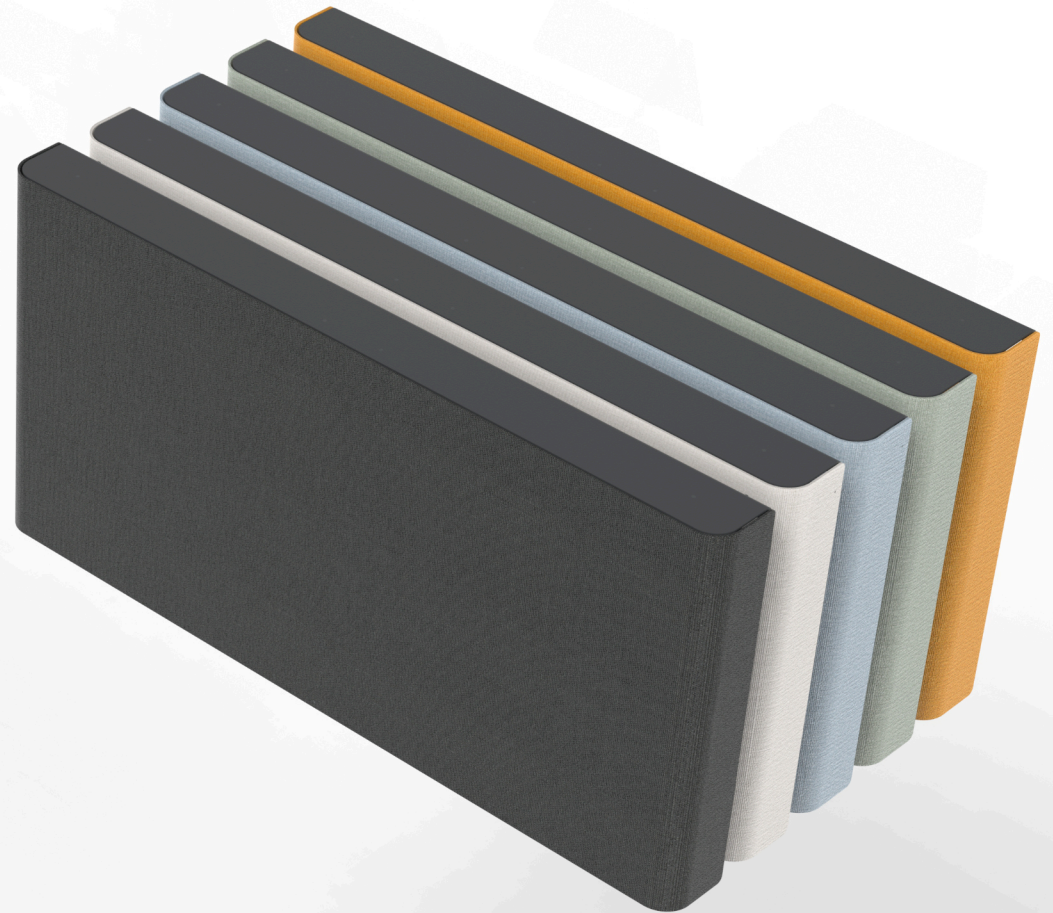

Heckler

Beautifully deploy best-in-class video meeting hardware in medium and large meeting spaces with the all-new Heckler AV Credenza 4U. Build your complex systems off-site, then quickly install on-site. Satisfy all of your stakeholders with this meticulously designed enclosure wrapped in a selection of Maharam fabric.

Features

Rigid aluminum construction.

Maharam fabric choices to complement and enhance your carefully designed interiors.

Two 2RU rack mounting positions creates 4RU of total rack storage.

Easy wall installation using the included French cleat.

Pre-configure your gear off-site, or install your gear on-site.

Easy device mounting and cable management.

Locking front panel.

Includes a height-adjustable bracket for mounting Logitech Rally Bar and Rally Bar Mini.

Includes a height-adjustable PTZ camera-mounting bracket.

Includes a height-adjustable bracket for mounting Logitech MeetUp and popular all-in-one video meeting appliances.

Includes two cable chases for routing power and HDMI cables to the display.

Ships conveniently by small package shipping services.

Scratch & fingerprint-resistant powdercoat finish.