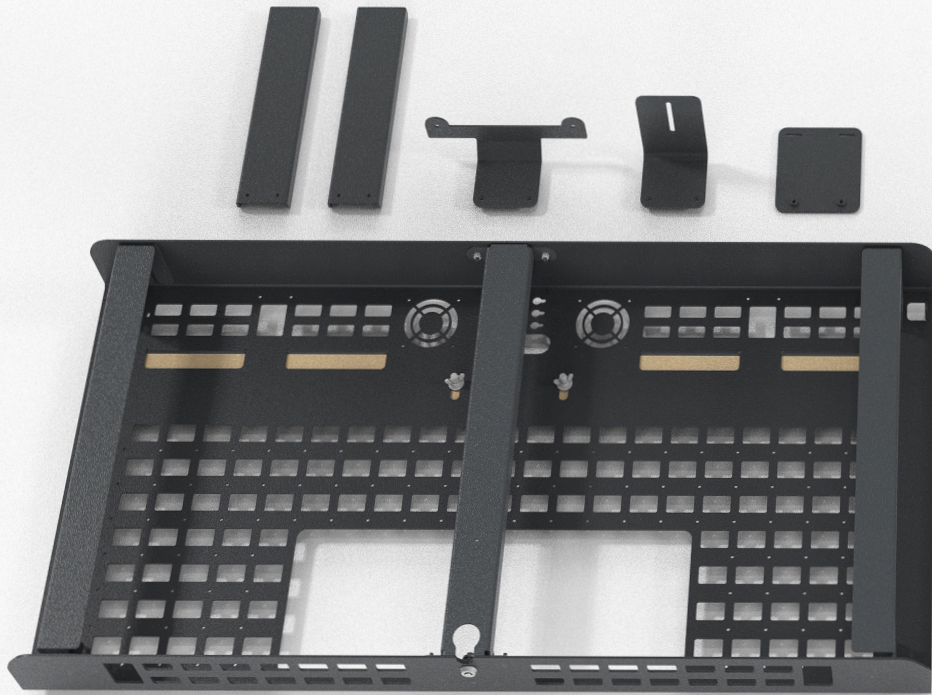

# Beautifully Executed Video Meetings

AV Credenza 4U  
H735

Heckler AV Credenza redefines the ADA guide path of your meeting spaces. Therefore, your camera can protrude beyond the front face of AV Credenza up to four inches.

# Heckler

Beautifully deploy best-in-class video meeting hardware in medium and large meeting spaces with the all-new Heckler AV Credenza 4U. Build your complex systems off-site, then quickly install on-site. Satisfy all of your stakeholders with this meticulously designed enclosure wrapped in a selection of Maharam fabric.

Pre-configure your gear off-site, or install your gear on-site.

Easy device mounting and cable management.

Locking front panel.

Includes a height-adjustable bracket for mounting Logitech Rally Bar and Rally Bar Mini.

Includes a height-adjustable PTZ camera-mounting bracket.

Includes a height-adjustable bracket for mounting Logitech MeetUp and popular all-in-one video meeting appliances.

Includes two cable chases for routing power and HDMI cables to the display.