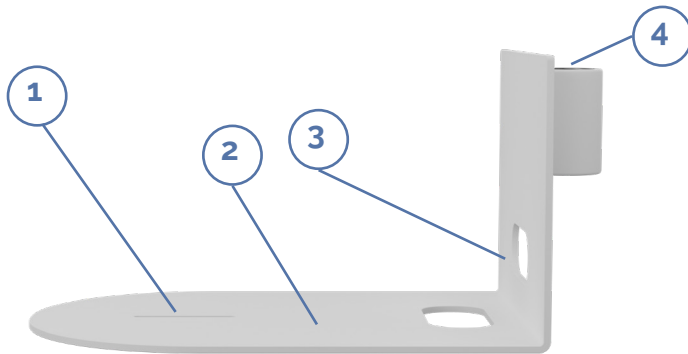

## PTZOptics Large Pipe Ceiling Mount

The PTZOptics large pipe ceiling mount is designed specifically for our Move 30X 4K and Link 30X 4K camera models. Product SKU: **PT-PM-3-WH**

### Key Features:

- Mounts to ceiling using standard 1" NPT pipe
- White powder coat finish provides long lasting durability
- Universally compatible with all center mounted cameras
- Pipe and ceiling flange not included
- 10-Year warranty

### What's in the Box:

- Pipe Ceiling Mount (1 qty)
- 1/4-20 mounting screw (1 qty)
- 10-32 x 1/4" cup point screw (1 qty)
- 3/32" long arm hex wrench (1 qty)
- 1/4" washers (2 qty)

1. Slot for 1/4-20" machine screw to secure the camera to the mount.
2. Mount Base

3. Convenient Cable Access for running cabling through the mount and pipe.
4. Integrated 1" NPT Insert for upright or inverted mounting.