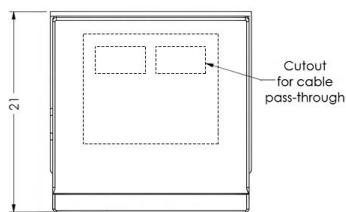

Standard Features

- Large 20"W x 19"D Flip-open work surface with storage.
- 17 degree angle work surface with pen/paper stop.
- Suitable for a tall or short person.
- Silent lift mechanism raises the work surface from 28" to 44".
- Switch control with a display for height read in cm or inches, and memory to store your favorite position.
- Rolls on 2 rear wheels when tilted.
- Accessible base shape.
- Silver metal body with highly resistant thermowrap finish.

Options

- **MIC-18** MX418C Shure Gooseneck microphone
- **LIGHT-18** Littlite Gooseneck
- **FM3** Count down timer/ clock
- **PB** Six outlet power bar with 10 ft. Cord
- **PC-PATCH** 2x 110AC, RJ45, Phone, 2x USB
- **GRC60** 60mm Round grommet. Black-B, white-W & grey-G
- **CUB3** Round cable well.
- **CUB4** BlackBlack-B/Silver Silver-S Power Panel.
- **CUB5** Round cable well (Black or Silver).
- **CUB8** Tabletop cable well.
- **CUB22** 3 Module Power panel, Black. (2x AC, Double USB fast charging (3.2A rated).
- **CUBM3** 3 Module Power & Data panel, Black. (2x AC, 1x Cat 6 port w/pigtail).
- **CUBM4** 4 Module Power & Data panel, Black . (2x AC, 1x Cat 6 port w/pigtail, 1x HDMI Port).
- **CUSTOM CUTOUT** Cutouts for electronics or other items specified by the customer.

Specifications

Model: LEX28
Width: 20.5"
Depth: 21"
Height: 34" - 50"

Finishes:

Other finishes are available. Check website.

The information contained in this drawing is the sole property of Audio Visual Furniture International. Any reproduction in part or as a whole without the written permission of Audio Visual Furniture International is prohibited. We can build or modify stock configurations to suit customer specifications. Please contact us to discuss how this service can help meet your needs. Some quantity restrictions may apply. Specification subject to change without notice. Computers, cameras, monitors, etc. are shown to illustrate product usage and are not included unless otherwise noted.