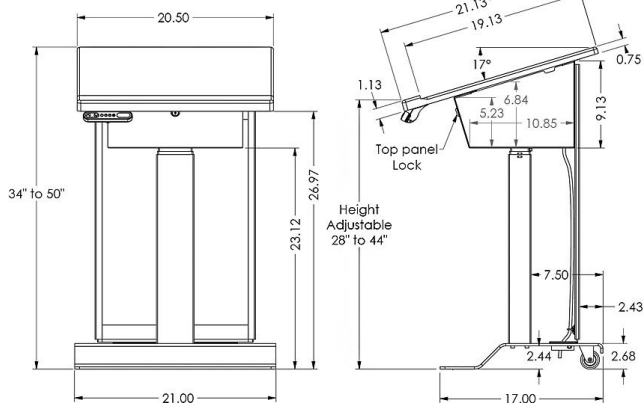

Standard Features

- Large 20"W x 19"D Flip-open work surface with storage.
- 17 degree angle work surface with pen/paper stop.
- Suitable for a tall or short person.
- Silent lift mechanism raises the work surface from 28" to 44".
- Switch control with a display for height read in cm or inches, and memory to store your favorite position.
- Rolls on 2 rear wheels when tilted.
- Accessible base shape.
- Silver metal body with highly resistant thermowrap finish.

Options

- **MIC-18** MX418C Shure Gooseneck microphone
- **LIGHT-18** Littlite Gooseneck
- **FM3** Count down timer/ clock
- **PB** Six outlet power bar with 10 ft. Cord
- **PC-PATCH** 2x 110AC, RJ45, Phone, 2x USB
- **GRC60** 60mm Round grommet. Black-B, white-W & grey-G
- **CUB3** Round cable well.
- **CUB4** BlackBlack-B/Silver Silver-S Power Panel.
- **CUB5** Round cable well (Black or Silver).
- **CUB8** Tabletop cable well.
- **CUB22** 3 Module Power panel, Black. (2x AC, Double USB fast charging (3.2A rated).
- **CUBM3** 3 Module Power & Data panel, Black. (2x AC, 1x Cat 6 port w/pigtail).
- **CUBM4** 4 Module Power & Data panel, Black . (2x AC, 1x Cat 6 port w/pigtail, 1x HDMI Port).
- **CUSTOM CUTOUT** Cutouts for electronics or other items specified by the customer.

Specifications

Model: LEX28
Width: 20.5"
Depth: 21"
Height: 34" - 50"

Finishes:

Other finishes are available. Check website.

The information contained in this drawing is the sole property of Audio Visual Furniture International. Any reproduction in part or as a whole without the written permission of Audio Visual Furniture International is prohibited. We can build or modify stock configurations to suit customer specifications. Please contact us to discuss how this service can help meet your needs. Some quantity restrictions may apply. Specification subject to change without notice. Computers, cameras, monitors, etc. are shown to illustrate product usage and are not included unless otherwise noted.