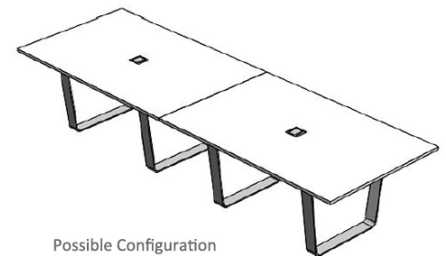

T4YZ VC/Collaboration Table series allow you to select the best option size and legs for your educational or corporate place environment.

**Standard Features**

- Choose tabletop size according to your specific needs. Available sizes: 48" X 60" (T4YZ45) & 48" X 72" (T4YZ46)
- Choose different leg options: trapezoidal (T) or elliptical (E)
- Square cable grommet at center of table
- Can be placed back to back to increase surface area
- Combine with our SYZ stand series to use your table for video conference, and add storage rolling a RKYZ12 or RKYZ21 mobile rack under or beside the table (see options)
- Furniture grade laminate finish available in many colors
- Ships flat packed

**Options**

- RKYZ12 12U Mobile rack
- RKYZ21 21U Mobile rack
- PB Six outlet power bar with 10 ft. cord
- CUB3 Round Cable Well
- CUB4 Power Panel (Black or Silver)
- CUB5 Round Cable Well (Black or Silver)
- CMGRIP Surface cable grip
- CMSPINE Floor to top surface cable management
- CUSTOM CUTOUT Cutouts for electronics or other items specified by the customer

T4YZ45 (48" X 60" with Elliptical legs shown)

T4YZ46 (48" X 72" with Trapezoidal legs shown)

**Finishes**

The information contained in this drawing is the sole property of Audio Visual Furniture International. Any reproduction in part or as a whole without the written permission of Audio Visual Furniture International is prohibited. AVFI can build or modify stock configurations to suit customer specifications. Please contact us to discuss how this service can help meet your needs. Some quantity restrictions may apply. Specification subject to change without notice. Computers, cameras, monitors, etc. are shown to illustrate product usage and are not included unless otherwise noted.