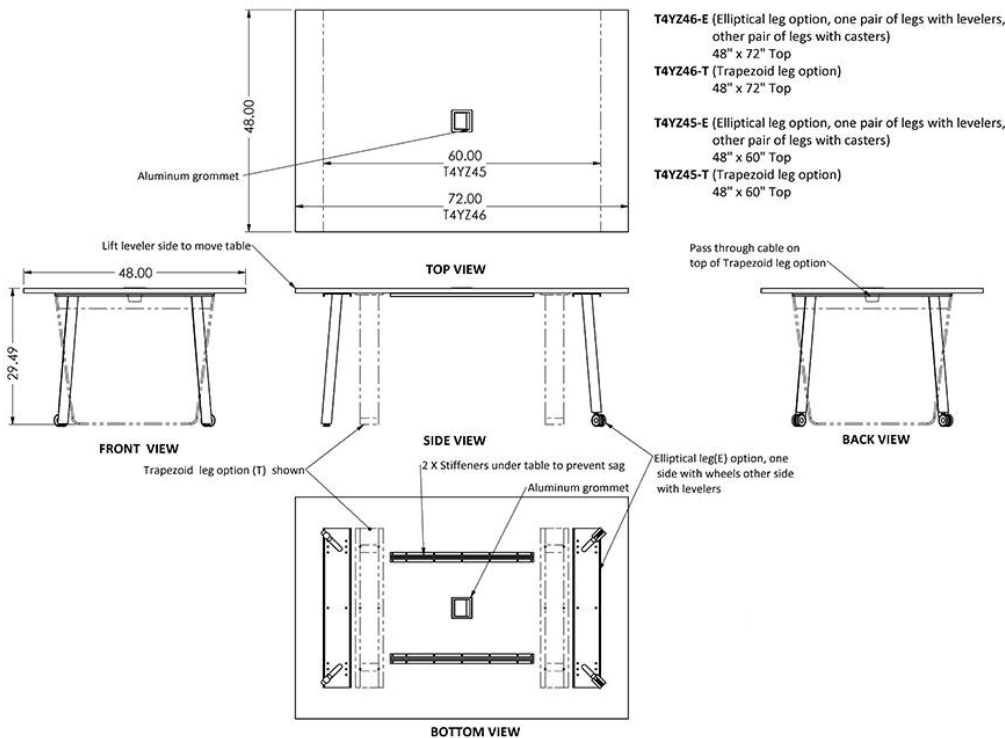

T4YZ VC/Collaboration Table series allow you to select the best option size and legs for your educational or corporate place environment.

**Standard Features**

- Choose tabletop size according to your specific needs. Available sizes: 48" X 60" (T4YZ45) & 48" X 72" (T4YZ46)
- Choose different leg options: trapezoidal (T) or elliptical (E)
- Square cable grommet at center of table
- Can be placed back to back to increase surface area
- Combine with our SYZ stand series to use your table for video conference, and add storage rolling a RKYZ12 or RKYZ21 mobile rack under or beside the table (see options)
- Furniture grade laminate finish available in many colors
- Ships flat packed

**Options**

- RKYZ12 12U Mobile rack
- RKYZ21 21U Mobile rack
- PB Six outlet power bar with 10 ft. cord
- CUB3 Round Cable Well
- CUB4 Power Panel (Black or Silver)
- CUB5 Round Cable Well (Black or Silver)
- CMGRIP Surface cable grip
- CMSPINE Floor to top surface cable management
- CUSTOM CUTOUT Cutouts for electronics or other items specified by the customer

T4YZ45 (48" X 60" with Elliptical legs shown)

T4YZ46 (48" X 72" with Trapezoidal legs shown)

**Finishes**

The information contained in this drawing is the sole property of Audio Visual Furniture International. Any reproduction in part or as a whole without the written permission of Audio Visual Furniture International is prohibited. AVFI can build or modify stock configurations to suit customer specifications. Please contact us to discuss how this service can help meet your needs. Some quantity restrictions may apply. Specification subject to change without notice. Computers, cameras, monitors, etc. are shown to illustrate product usage and are not included unless otherwise noted.