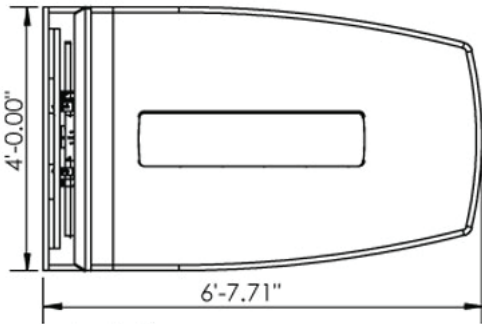

526FR + 526RW
(Choice of single, dual or XL TV mount)

The **T526 Classic** table package consists of sections 526FR + 526RW (Choice of single, dual or XL display). Package features island for accommodating your electronics, power grommets/cubby's custom cutouts. Island can be replaced as your technology changes. Table is designed to pass all wiring through the back and base to avoid core drilling. TV mount accommodates a variety of display configurations and 5U of electronics or a PC per side.

Standard Features

T526 Table

- Seats 6 people. Can be expanded with extensions.
- Large base with access panels for cable routing and device storage/mounting
- Island for accommodating electronics/grommets
- 526RW section includes sideways racks, 5U each with easy access
- Highly resistant thermowrap surface in many finishes
- Choice of S-Single), D-Dual or XL-Single XL TV mount
- Video conference camera bracket with height adjust

Specifications

Model: T526 Classic
Width: 48"
Depth: 6'-7.7"
Height: 29.13"

Finishes

The information contained in this drawing is the sole property of Audio Visual Furniture International. Any reproduction in part or as a whole without the written permission of Audio Visual Furniture International is prohibited. AVFI can build or modify stock configurations to suit customer specifications. Please contact us to discuss how this service can help meet your needs. Some quantity restrictions may apply. Specification subject to change without notice. Computers, cameras, monitors, etc. are shown to illustrate product usage and are not included unless otherwise noted.