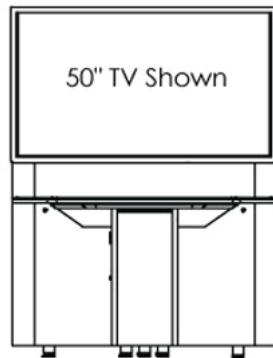

526FR + 526RW
(Choice of single, dual or XL TV mount)

The **T526 Classic** table package consists of sections 526FR + 526RW (Choice of single, dual or XL display). Package features island for accommodating your electronics, power grommets/cubby's custom cutouts. Island can be replaced as your technology changes. Table is designed to pass all wiring through the back and base to avoid core drilling. TV mount accommodates a variety of display configurations and 5U of electronics or a PC per side.

Standard Features

T526 Table

- Seats 6 people. Can be expanded with extensions.
- Large base with access panels for cable routing and device storage/mounting
- Island for accommodating electronics/grommets
- 526RW section includes sideways racks, 5U each with easy access
- Highly resistant thermowrap surface in many finishes
- Choice of S-Single), D-Dual or XL-Single XL TV mount
- Video conference camera bracket with height adjust

Specifications

Model: T526 Classic
Width: 48"
Depth: 6'-7.7"
Height: 29.13"

Finishes

The information contained in this drawing is the sole property of Audio Visual Furniture International. Any reproduction in part or as a whole without the written permission of Audio Visual Furniture International is prohibited. AVFI can build or modify stock configurations to suit customer specifications. Please contact us to discuss how this service can help meet your needs. Some quantity restrictions may apply. Specification subject to change without notice. Computers, cameras, monitors, etc. are shown to illustrate product usage and are not included unless otherwise noted.