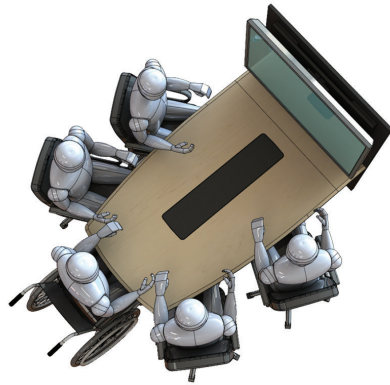

526FR + 526RW
(Choice of single, dual or XL TV mount)

The **T526 Classic** table package consists of sections 526FR + 526RW (Choice of single, dual or XL display). Package features island for accommodating your electronics, power grommets/cubby's custom cutouts. Island can be replaced as your technology changes. Table is designed to pass all wiring through the back and base to avoid core drilling. TV mount accommodates a variety of display configurations and 5U of electronics or a PC per side.

Standard Features

T526 Table

- Seats 6 people. Can be expanded with extensions.
- Large base with access panels for cable routing and device storage/mounting
- Island for accommodating electronics/grommets
- 526RW section includes sideways racks, 5U each with easy access
- Highly resistant thermowrap surface in many finishes
- Choice of S-Single), D-Dual or XL-Single XL TV mount
- Video conference camera bracket with height adjust