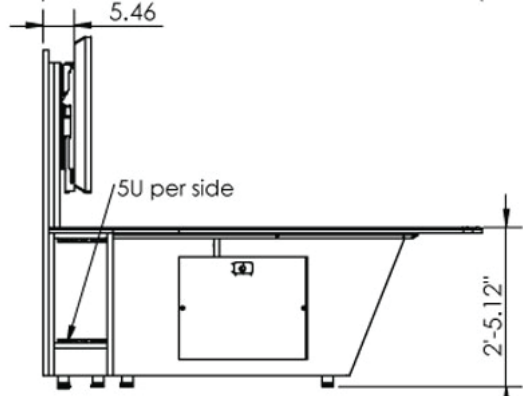

526FR + 526RW
(Choice of single, dual or XL TV mount)

The **T526 Classic** table package consists of sections 526FR + 526RW (Choice of single, dual or XL display). Package features island for accommodating your electronics, power grommets/cubby's custom cutouts. Island can be replaced as your technology changes. Table is designed to pass all wiring through the back and base to avoid core drilling. TV mount accommodates a variety of display configurations and 5U of electronics or a PC per side.

Standard Features

T526 Table

- Seats 6 people. Can be expanded with extensions.
- Large base with access panels for cable routing and device storage/mounting
- Island for accommodating electronics/grommets
- 526RW section includes sideways racks, 5U each with easy access
- Highly resistant thermowrap surface in many finishes
- Choice of S-Single), D-Dual or XL-Single XL TV mount
- Video conference camera bracket with height adjust

Specifications

Model: T526 Classic
Width: 48"
Depth: 6'-7.7"
Height: 29.13"

Finishes

The information contained in this drawing is the sole property of Audio Visual Furniture International. Any reproduction in part or as a whole without the written permission of Audio Visual Furniture International is prohibited. AVFI can build or modify stock configurations to suit customer specifications. Please contact us to discuss how this service can help meet your needs. Some quantity restrictions may apply. Specification subject to change without notice. Computers, cameras, monitors, etc. are shown to illustrate product usage and are not included unless otherwise noted.