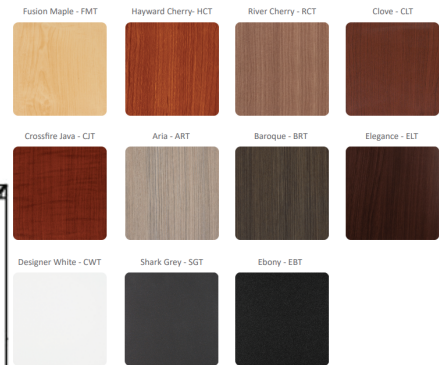

Finishes

The information contained in this drawing is the sole property of Audio Visual Furniture International. Any reproduction in part or as a whole without the written permission of Audio Visual Furniture International is prohibited. AVFI can build or modify stock configurations to suit customer specifications. Please contact us to discuss how this service can help meet your needs. Some quantity restrictions may apply. Specification subject to change without notice. Computers, cameras, monitors, etc. are shown to illustrate product usage and are not included unless otherwise noted.