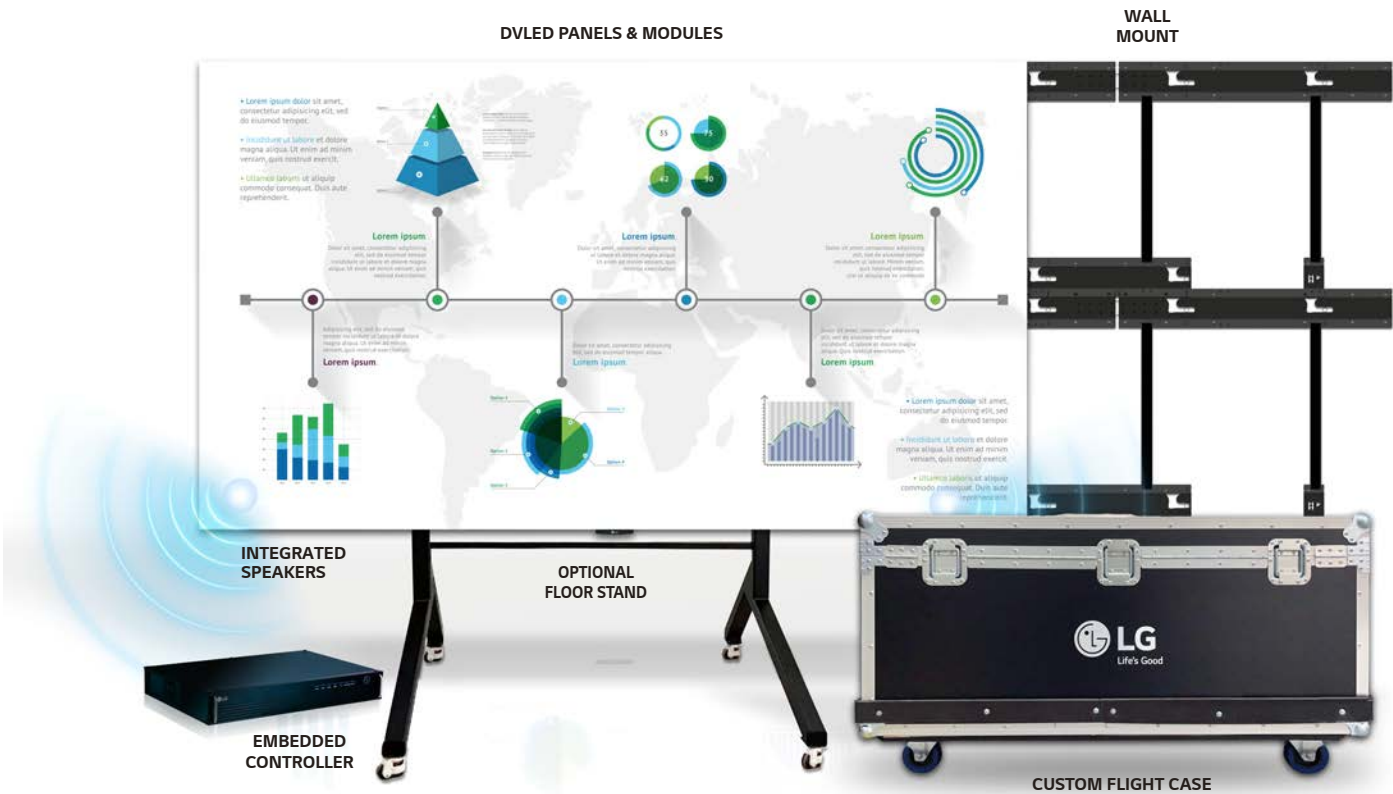

LG's DVLED All-In-One Displays

Pioneering New Solutions in Display Technology

With the introduction of its first 136" All-In-One DVLED, LG ushered in a new category of display technology that merges convenience, brilliance, and flexibility. LG All-In-One displays come with "all" you need, including the necessary DVLED panels and modules, embedded webOS system controller, built-in speakers, and wall mount, making them a breeze to install. Not one to rest on its laurels, LG has expanded its lineup to several models in a broad range of screen sizes and resolution options, with more on the way!

All-In-One Convenience - Benefits & Features

EASY TO INSTALL. LG's All-In-One displays ship in custom, wheeled flight cases that are virtually "plug and play," requiring no complex setup. LG provides a basic wall mount and trim kit for all models, and optional floor stands can be purchased for free-standing displays.

EXTENDABLE MULTI-SCREEN OPTIONS. The LAEC series can be installed side-by-side in the form of 1 x N or 2 x N, up to 14 individual screens each displaying its own content. The LAAA series can be also installed side-by-side in similar 1 x N fashion.

PREMIUM VIDEO AND AUDIO. LG DVLED All-in-One displays deliver brilliant images free from intersecting bezels. An embedded system controller and integrated speakers complete the package.

LG webOS™ SMART PLATFORM. The LG webOS Smart Platform provides many advanced smart features, an intuitive user interface that delivers easy navigation, and virtually seamless compatibility with leading A/V control systems.