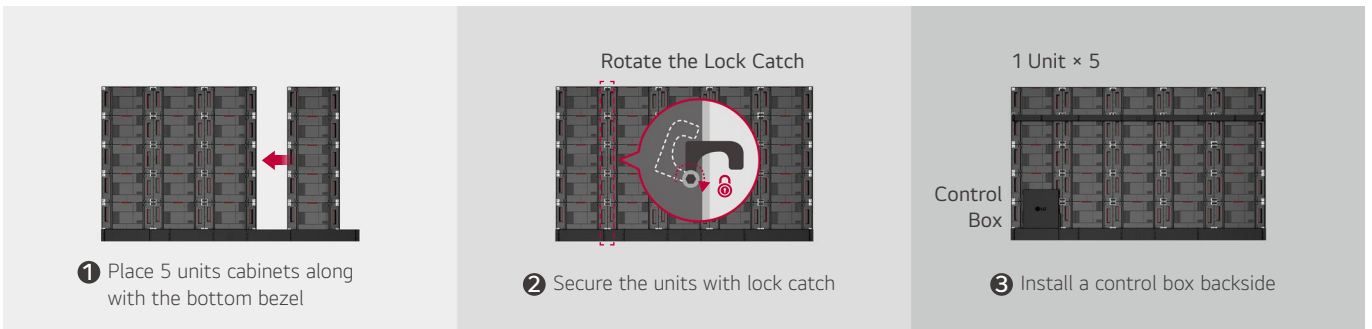

Easy Installation

Thanks to the carbon fiber tubes and locks located behind the cabinets, installation is straightforward. Simply place the 5 units of cabinets, connect and secure them with locking catches. Then the assembly is done. 5 cabinets forming a unit are pre-assembled with carbon fiber tubes and each unit can be held tightly with lock catches.

* Fixing screws or installing wall mount/accessories is needed additionally.