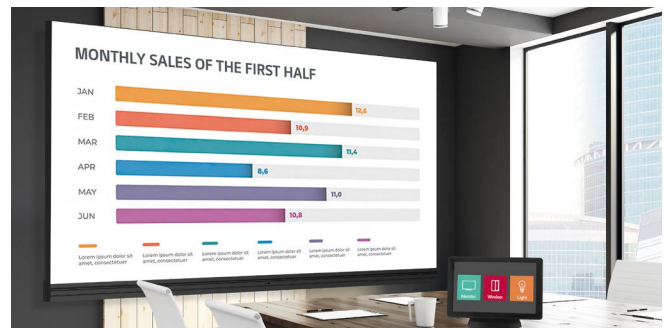

Compatible with AV Control Systems

The LABA series supports Crestron Connected®* for high compatibility with professional AV controls to achieve seamless integration and automated control**, boosting business management efficiency.

* Initial setting from display is required for Crestron Connected® compatibility.

** Network based control

*** Crestron Connected® needs to be purchased separately.