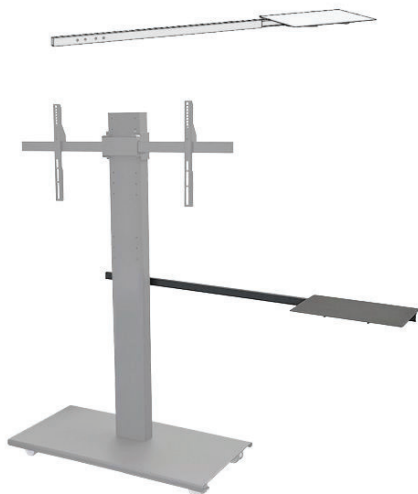

SYZ1 - Laptop Shelf
(W 18.5" / D 13" / H 2.5")

Laptop shelf to be mounted on the back or front of the stand depending on your monitor size.
Color: Black or White Metal.

SYZ2 - Laptop Shelf + Extension Plate
(W 18.5" / D 13.5" / H 24")

Laptop shelf to be mounted on the front of the stand, used for larger size monitors.
Color: Black or White Metal.

SYZ3 - Laptop Shelf Arm
(W Min-61" Max-74" / D 13" / H 2.5")

Laptop shelf to be mounted with a side arm that can be adjusted depending on your monitor size.
Color: Black or White Metal.

SYZ4 - Laptop Shelf with Hook Bracket
(W Min-36" Max-46" / D 10.5" / H Min-26.5" Max-34")

Laptop shelf to be mounted on the bracket bar, used when there is no threaded holes at the back of a stand to be mounted.
Color: Black Metal.

SYZ5 - Laptop Shelf
(W 26" / D 13" / H 2.625")

Laptop shelf can be mounted on the back or front of the stand depending on your monitor size. Also can be mounted vertically to add accessories onto the slot holes.
Color: Black or White Metal.