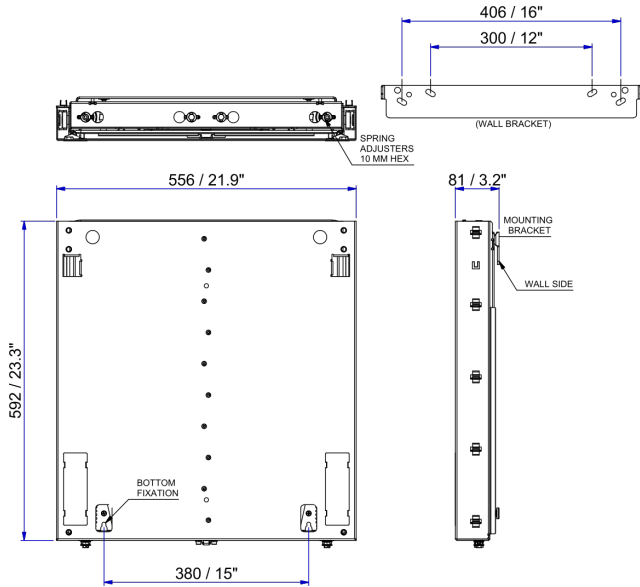

PHYSICAL SPECIFICATIONS

Product Dimensions	559 x 609 x 69 mm (22 x 24 x 3 in)
Packed Dimensions	630 x 740 x 95 mm (25 x 29 x 4 in)
Net Weight	21.6 kg (48 lbs)
Packed Weight	24 kg (53 lbs)
Travel Distance (Adjustable Height)	400 mm (15.7 in)

Product Dimensions	650 x 2007 x 46 mm (26 x 79 x 2 in)
Packed Dimensions	145 x 1070 x 72 mm (6 x 42 x 3 in)
Net Weight	11 kg (24 lbs)
Packed Weight	11.4 kg (25 lbs)

PACKED CONTENTS

What's in the Box	Box 1 of 1: Frame assembly, screw kit, cover strips for floor support legs, installation guide
-------------------	--

*Consult your local building guidelines prior to installation.

ActivPanel 2022 Manual Height-Adjustable Stand and Wall Mount SS 08/22 v1.1 EN

© 2022 Promethean Limited. All rights reserved. Promethean Ltd. is owner of a number of trademarks in several jurisdictions across the world including but not limited to Promethean, the Promethean logo, ActivPanel, Nickel, Cobalt, Titanium, Vellum, and ActivSoundBar. All third-party trademarks (including logos and icons) referenced by Promethean remain the property of their respective owners. Unless specifically identified as such, Promethean's use of third-party trademarks does not indicate any relationship, sponsorship, or endorsement between Promethean and the owners of these trademarks. Applicable Terms and Conditions for warranty and support available at [PrometheanWorld.com/Warranty](https://www.prometheanworld.com/Warranty). All weights and dimensions are approximate. Product specifications are subject to change without notice. [PrometheanWorld.com](https://www.prometheanworld.com).

ActivPanel®

Manual Height-Adjustable Stand and Wall Mount

TECHNICAL DRAWINGS SEL STAND OPTIONS

Manual Height-Adjustable Wall Mount

Manual Height-Adjustable Wall Mount Floor Support