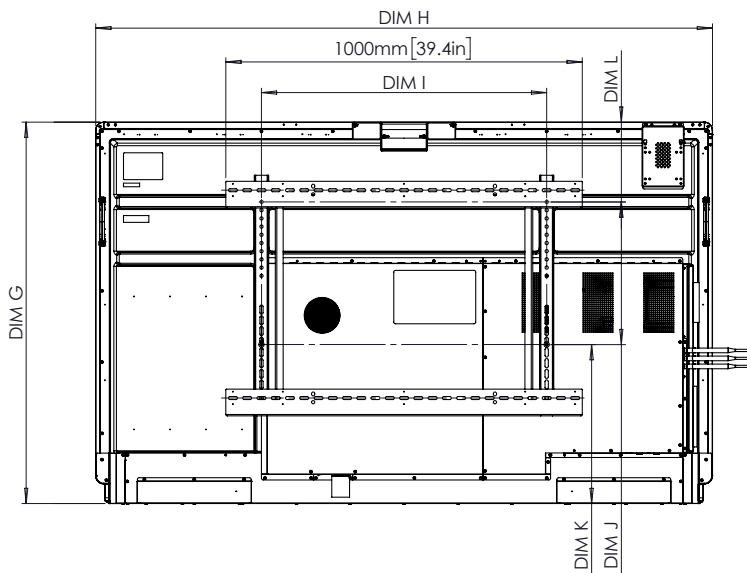

COMPLIANCE & CERTIFICATION

Regulatory Certifications	CE, FCC, IC, UL, CUL, CB, RCM
Energy Star Certified	65" 4K: Yes 75" 4K: Yes 86" 4K: Yes

PHYSICAL SPECIFICATIONS

Panel Dimensions	65": 1508 x 945 x 85 mm (59.4 x 37.2 x 3.3 in) 75": 1730 x 1070 x 86 mm (68.1 x 42.1 x 3.4 in) 86": 1974 x 1207 x 86 mm (77.7 x 47.5 x 3.4 in)
Packed Dimensions	65": 1655 x 1035 x 225 mm (65.2 x 40.7 x 8.9 in) 75": 1870 x 1175 x 225 mm (73.6 x 46.2 x 8.9 in) 86": 2125 x 1295 x 260 mm (83.7 x 51 x 10.2 in)
Panel Net Weight	65": 44.5 kg (98.1 lb) 75": 57.8 kg (127.4 lb) 86": 73.3 kg (161.6 lb)
Packed Weight	65": 62.2 kg (137.1 lb) 75": 79.2 kg (174.6 lb) 86": 96.4 kg (212.5 lb)
Wall Mount Dimensions	1010 x 720 x 52 mm (39.8 x 28.3 x 2.0 in)
VESA Mount Point	65": 600 x 400 mm (23.6 x 15.7 in) 75": 800 x 400 mm (31.5 x 15.7 in) 86": 800 x 600 mm (31.5 x 23.6 in)

ActivPanel 9 Pro

TECHNICAL DRAWINGS

65"

Front

A	1642mm [64.6in]
B	1430mm [56.3in]
C	806mm [31.7in]
D	93mm [3.6in]
E	128mm [5.0in]
F	85mm [3.4in]
G	945mm [37.2in]
H	1508mm [59.4in]
I	600mm [23.6in]
J	400mm [15.7in]
K	305mm [12.0in]
L	240mm [9.4in]

Back

Side

ActivPanel 9 Pro

TECHNICAL DRAWINGS

75"

Front

DIM	DIMENSION (mm)
A	1896mm [74.7in]
B	1652mm [65.0in]
C	930mm [36.6in]
D	93mm [3.6in]
E	128mm [5.0in]
F	86mm [3.4in]
G	1070mm [42.1in]
H	1730mm [68.1in]
I	800mm [31.5in]
J	400mm [15.7in]
K	446mm [17.5in]
L	224mm [8.8in]

Back

Side

ActivPanel 9 Pro

TECHNICAL DRAWINGS

86"

Front

DIM	DIMENSION (mm)
A	2177mm [85.7in]
B	1897mm [74.7in]
C	1068mm [42.0in]
D	93mm [3.6in]
E	128mm [5.0in]
F	86mm [3.4in]
G	1207mm [47.5in]
H	1975mm [77.8in]
I	800mm [31.5in]
J	600mm [23.6in]
K	316mm [12.4in]
L	291mm [11.5in]