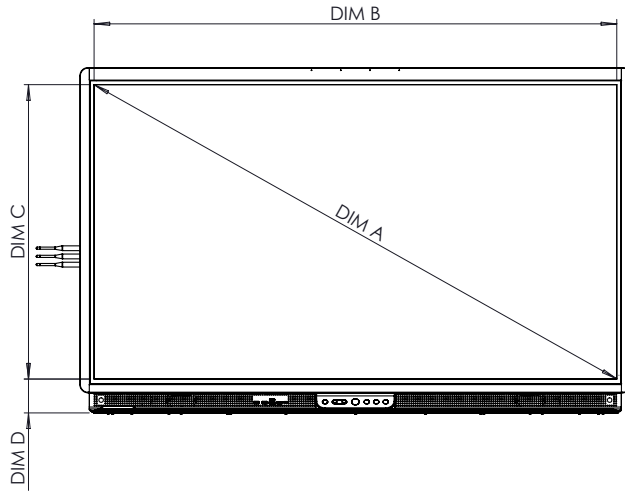

COMPLIANCE & CERTIFICATION

Regulatory Certifications	CE, FCC, IC, UL, CUL, CB, RCM
Energy Star Certified	65" 4K: Yes 75" 4K: Yes 86" 4K: Yes

PHYSICAL SPECIFICATIONS

Panel Dimensions	65": 1508 x 945 x 85 mm (59.4 x 37.2 x 3.3 in) 75": 1730 x 1070 x 86 mm (68.1 x 42.1 x 3.4 in) 86": 1974 x 1207 x 86 mm (77.7 x 47.5 x 3.4 in)
Packed Dimensions	65": 1655 x 1035 x 225 mm (65.2 x 40.7 x 8.9 in) 75": 1870 x 1175 x 225 mm (73.6 x 46.2 x 8.9 in) 86": 2125 x 1295 x 260 mm (83.7 x 51 x 10.2 in)
Panel Net Weight	65": 44.5 kg (98.1 lb) 75": 57.8 kg (127.4 lb) 86": 73.3 kg (161.6 lb)
Packed Weight	65": 62.2 kg (137.1 lb) 75": 79.2 kg (174.6 lb) 86": 96.4 kg (212.5 lb)
Wall Mount Dimensions	1010 x 720 x 52 mm (39.8 x 28.3 x 2.0 in)
VESA Mount Point	65": 600 x 400 mm (23.6 x 15.7 in) 75": 800 x 400 mm (31.5 x 15.7 in) 86": 800 x 600 mm (31.5 x 23.6 in)

ActivPanel 9 Pro

TECHNICAL DRAWINGS

65"

Front

A	1642mm [64.6in]
B	1430mm [56.3in]
C	806mm [31.7in]
D	93mm [3.6in]
E	128mm [5.0in]
F	85mm [3.4in]
G	945mm [37.2in]
H	1508mm [59.4in]
I	600mm [23.6in]
J	400mm [15.7in]
K	305mm [12.0in]
L	240mm [9.4in]

Back

Side

ActivPanel 9 Pro

TECHNICAL DRAWINGS

75"

Front

DIM	DIMENSION (mm)
A	1896mm [74.7in]
B	1652mm [65.0in]
C	930mm [36.6in]
D	93mm [3.6in]
E	128mm [5.0in]
F	86mm [3.4in]
G	1070mm [42.1in]
H	1730mm [68.1in]
I	800mm [31.5in]
J	400mm [15.7in]
K	446mm [17.5in]
L	224mm [8.8in]

Back

Side

ActivPanel 9 Pro

TECHNICAL DRAWINGS

86"

Front

DIM	DIMENSION (mm)
A	2177mm [85.7in]
B	1897mm [74.7in]
C	1068mm [42.0in]
D	93mm [3.6in]
E	128mm [5.0in]
F	86mm [3.4in]
G	1207mm [47.5in]
H	1975mm [77.8in]
I	800mm [31.5in]
J	600mm [23.6in]
K	316mm [12.4in]
L	291mm [11.5in]