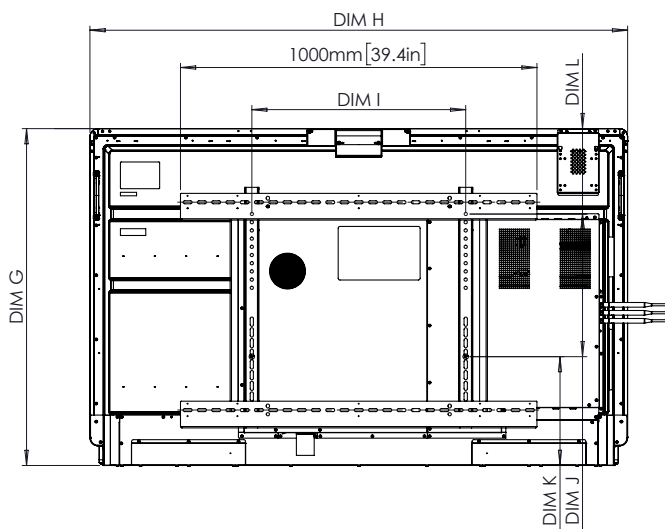

COMPLIANCE & CERTIFICATION

Regulatory Certifications	CE, FCC, IC, UL, CUL, CB, RCM
Energy Star Certified	65" 4K: Yes 75" 4K: Yes 86" 4K: Yes

PHYSICAL SPECIFICATIONS

Panel Dimensions	65": 1508 x 945 x 85 mm (59.4 x 37.2 x 3.3 in) 75": 1730 x 1070 x 86 mm (68.1 x 42.1 x 3.4 in) 86": 1974 x 1207 x 86 mm (77.7 x 47.5 x 3.4 in)
Packed Dimensions	65": 1655 x 1035 x 225 mm (65.2 x 40.7 x 8.9 in) 75": 1870 x 1175 x 225 mm (73.6 x 46.2 x 8.9 in) 86": 2125 x 1295 x 260 mm (83.7 x 51 x 10.2 in)
Panel Net Weight	65": 44.5 kg (98.1 lb) 75": 57.8 kg (127.4 lb) 86": 73.3 kg (161.6 lb)
Packed Weight	65": 62.2 kg (137.1 lb) 75": 79.2 kg (174.6 lb) 86": 96.4 kg (212.5 lb)
Wall Mount Dimensions	1010 x 720 x 52 mm (39.8 x 28.3 x 2.0 in)
VESA Mount Point	65": 600 x 400 mm (23.6 x 15.7 in) 75": 800 x 400 mm (31.5 x 15.7 in) 86": 800 x 600 mm (31.5 x 23.6 in)

ActivPanel 9 Pro

TECHNICAL DRAWINGS

65"

Front

A	1642mm [64.6in]
B	1430mm [56.3in]
C	806mm [31.7in]
D	93mm [3.6in]
E	128mm [5.0in]
F	85mm [3.4in]
G	945mm [37.2in]
H	1508mm [59.4in]
I	600mm [23.6in]
J	400mm [15.7in]
K	305mm [12.0in]
L	240mm [9.4in]

Back

Side

ActivPanel 9 Pro

TECHNICAL DRAWINGS

75"

Front

DIM	DIMENSION (mm)
A	1896mm [74.7in]
B	1652mm [65.0in]
C	930mm [36.6in]
D	93mm [3.6in]
E	128mm [5.0in]
F	86mm [3.4in]
G	1070mm [42.1in]
H	1730mm [68.1in]
I	800mm [31.5in]
J	400mm [15.7in]
K	446mm [17.5in]
L	224mm [8.8in]

Back

Side

ActivPanel 9 Pro

TECHNICAL DRAWINGS

86"

Front

DIM	DIMENSION (mm)
A	2177mm [85.7in]
B	1897mm [74.7in]
C	1068mm [42.0in]
D	93mm [3.6in]
E	128mm [5.0in]
F	86mm [3.4in]
G	1207mm [47.5in]
H	1975mm [77.8in]
I	800mm [31.5in]
J	600mm [23.6in]
K	316mm [12.4in]
L	291mm [11.5in]