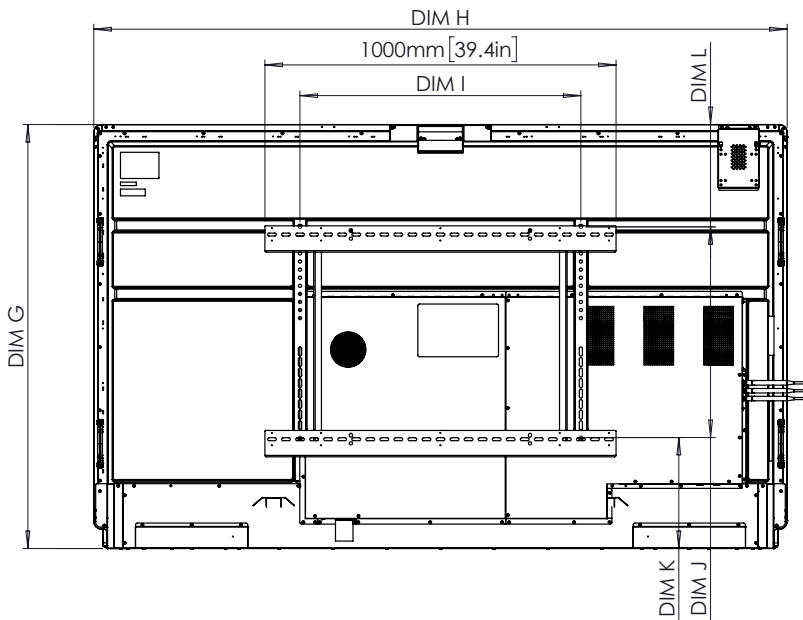

DIM	DIMENSION (mm)
A	2177mm [85.7in]
B	1897mm [74.7in]
C	1068mm [42.0in]
D	93mm [3.6in]
E	128mm [5.0in]
F	86mm [3.4in]
G	1207mm [47.5in]
H	1975mm [77.8in]
I	800mm [31.5in]
J	600mm [23.6in]
K	316mm [12.4in]
L	291mm [11.5in]

Back