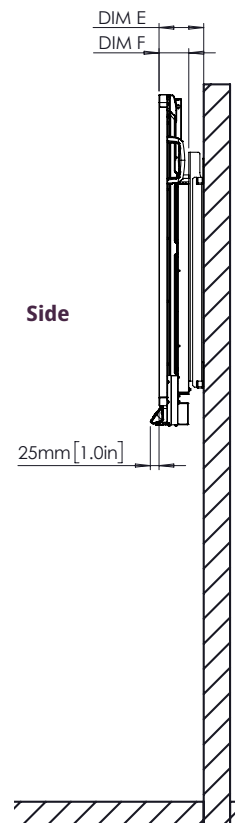

COMPLIANCE & CERTIFICATION

Regulatory Certifications	CE, FCC, IC, UL, CUL, CB, RCM
Energy Star Certified	65" 4K: Yes 75" 4K: Yes 86" 4K: Yes

PHYSICAL SPECIFICATIONS

Panel Dimensions	65": 1508 x 945 x 85 mm (59.4 x 37.2 x 3.3 in) 75": 1730 x 1070 x 86 mm (68.1 x 42.1 x 3.4 in) 86": 1974 x 1207 x 86 mm (77.7 x 47.5 x 3.4 in)
Packed Dimensions	65": 1655 x 1035 x 225 mm (65.2 x 40.7 x 8.9 in) 75": 1870 x 1175 x 225 mm (73.6 x 46.2 x 8.9 in) 86": 2125 x 1295 x 260 mm (83.7 x 51 x 10.2 in)
Panel Net Weight	65": 44.5 kg (98.1 lb) 75": 57.8 kg (127.4 lb) 86": 73.3 kg (161.6 lb)
Packed Weight	65": 62.2 kg (137.1 lb) 75": 79.2 kg (174.6 lb) 86": 96.4 kg (212.5 lb)
Wall Mount Dimensions	1010 x 720 x 52 mm (39.8 x 28.3 x 2.0 in)
VESA Mount Point	65": 600 x 400 mm (23.6 x 15.7 in) 75": 800 x 400 mm (31.5 x 15.7 in) 86": 800 x 600 mm (31.5 x 23.6 in)

ActivPanel 9 Pro

TECHNICAL DRAWINGS

65"

Front

A	1642mm [64.6in]
B	1430mm [56.3in]
C	806mm [31.7in]
D	93mm [3.6in]
E	128mm [5.0in]
F	85mm [3.4in]
G	945mm [37.2in]
H	1508mm [59.4in]
I	600mm [23.6in]
J	400mm [15.7in]
K	305mm [12.0in]
L	240mm [9.4in]

Back

Side

ActivPanel 9 Pro

TECHNICAL DRAWINGS

75"

Front

DIM	DIMENSION (mm)
A	1896mm [74.7in]
B	1652mm [65.0in]
C	930mm [36.6in]
D	93mm [3.6in]
E	128mm [5.0in]
F	86mm [3.4in]
G	1070mm [42.1in]
H	1730mm [68.1in]
I	800mm [31.5in]
J	400mm [15.7in]
K	446mm [17.5in]
L	224mm [8.8in]

Back

Side

ActivPanel 9 Pro

TECHNICAL DRAWINGS

86"

Front

DIM	DIMENSION (mm)
A	2177mm [85.7in]
B	1897mm [74.7in]
C	1068mm [42.0in]
D	93mm [3.6in]
E	128mm [5.0in]
F	86mm [3.4in]
G	1207mm [47.5in]
H	1975mm [77.8in]
I	800mm [31.5in]
J	600mm [23.6in]
K	316mm [12.4in]
L	291mm [11.5in]