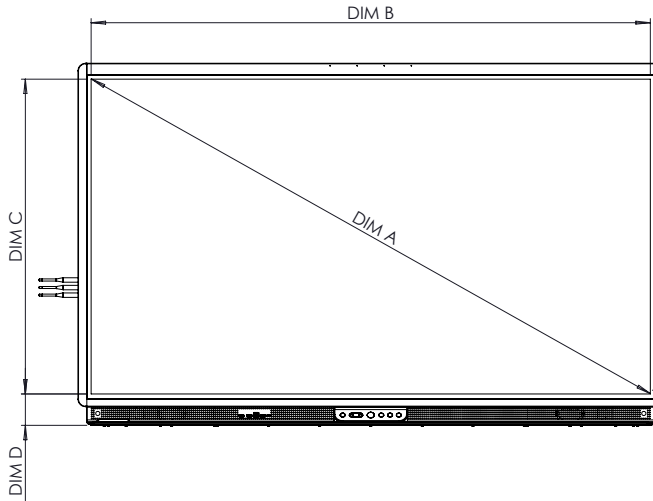

COMPLIANCE & CERTIFICATION

Regulatory Certifications	CE, FCC, IC, UL, CUL, CB, RCM
Energy Star Certified	65" 4K: Yes 75" 4K: Yes 86" 4K: Yes

PHYSICAL SPECIFICATIONS

Panel Dimensions	65": 1508 x 945 x 85 mm (59.4 x 37.2 x 3.3 in) 75": 1730 x 1070 x 86 mm (68.1 x 42.1 x 3.4 in) 86": 1974 x 1207 x 86 mm (77.7 x 47.5 x 3.4 in)
Packed Dimensions	65": 1655 x 1035 x 225 mm (65.2 x 40.7 x 8.9 in) 75": 1870 x 1175 x 225 mm (73.6 x 46.2 x 8.9 in) 86": 2125 x 1295 x 260 mm (83.7 x 51 x 10.2 in)
Panel Net Weight	65": 44.5 kg (98.1 lb) 75": 57.8 kg (127.4 lb) 86": 73.3 kg (161.6 lb)
Packed Weight	65": 62.2 kg (137.1 lb) 75": 79.2 kg (174.6 lb) 86": 96.4 kg (212.5 lb)
Wall Mount Dimensions	1010 x 720 x 52 mm (39.8 x 28.3 x 2.0 in)
VESA Mount Point	65": 600 x 400 mm (23.6 x 15.7 in) 75": 800 x 400 mm (31.5 x 15.7 in) 86": 800 x 600 mm (31.5 x 23.6 in)

ActivPanel 9 Pro

TECHNICAL DRAWINGS

65"

Front

A	1642mm [64.6in]
B	1430mm [56.3in]
C	806mm [31.7in]
D	93mm [3.6in]
E	128mm [5.0in]
F	85mm [3.4in]
G	945mm [37.2in]
H	1508mm [59.4in]
I	600mm [23.6in]
J	400mm [15.7in]
K	305mm [12.0in]
L	240mm [9.4in]

Back

Side

ActivPanel 9 Pro

TECHNICAL DRAWINGS

75"

Front

DIM	DIMENSION (mm)
A	1896mm [74.7in]
B	1652mm [65.0in]
C	930mm [36.6in]
D	93mm [3.6in]
E	128mm [5.0in]
F	86mm [3.4in]
G	1070mm [42.1in]
H	1730mm [68.1in]
I	800mm [31.5in]
J	400mm [15.7in]
K	446mm [17.5in]
L	224mm [8.8in]

Back

Side

ActivPanel 9 Pro

TECHNICAL DRAWINGS

86"

Front

DIM	DIMENSION (mm)
A	2177mm [85.7in]
B	1897mm [74.7in]
C	1068mm [42.0in]
D	93mm [3.6in]
E	128mm [5.0in]
F	86mm [3.4in]
G	1207mm [47.5in]
H	1975mm [77.8in]
I	800mm [31.5in]
J	600mm [23.6in]
K	316mm [12.4in]
L	291mm [11.5in]