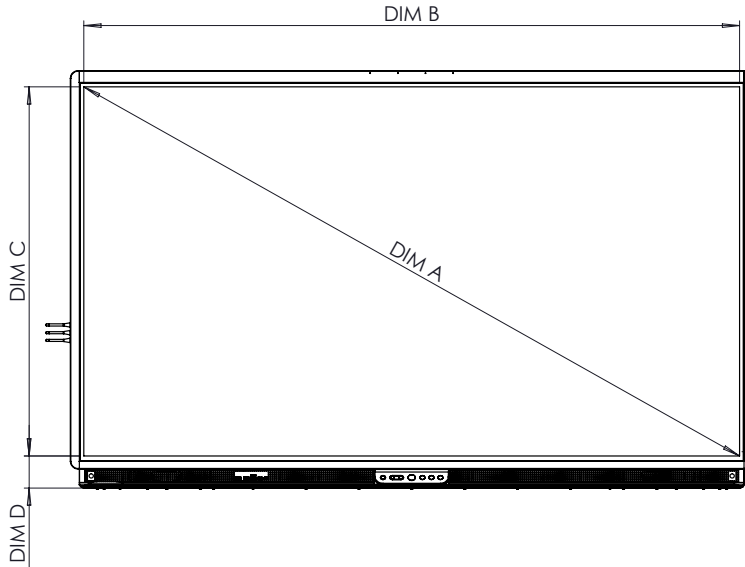

COMPLIANCE & CERTIFICATION

Regulatory Certifications	CE, FCC, IC, UL, CUL, CB, RCM
Energy Star Certified	65" 4K: Yes 75" 4K: Yes 86" 4K: Yes

PHYSICAL SPECIFICATIONS

Panel Dimensions	65": 1508 x 945 x 85 mm (59.4 x 37.2 x 3.3 in) 75": 1730 x 1070 x 86 mm (68.1 x 42.1 x 3.4 in) 86": 1974 x 1207 x 86 mm (77.7 x 47.5 x 3.4 in)
Packed Dimensions	65": 1655 x 1035 x 225 mm (65.2 x 40.7 x 8.9 in) 75": 1870 x 1175 x 225 mm (73.6 x 46.2 x 8.9 in) 86": 2125 x 1295 x 260 mm (83.7 x 51 x 10.2 in)
Panel Net Weight	65": 44.5 kg (98.1 lb) 75": 57.8 kg (127.4 lb) 86": 73.3 kg (161.6 lb)
Packed Weight	65": 62.2 kg (137.1 lb) 75": 79.2 kg (174.6 lb) 86": 96.4 kg (212.5 lb)
Wall Mount Dimensions	1010 x 720 x 52 mm (39.8 x 28.3 x 2.0 in)
VESA Mount Point	65": 600 x 400 mm (23.6 x 15.7 in) 75": 800 x 400 mm (31.5 x 15.7 in) 86": 800 x 600 mm (31.5 x 23.6 in)

ActivPanel 9 Pro

TECHNICAL DRAWINGS

65"

Front

A	1642mm [64.6in]
B	1430mm [56.3in]
C	806mm [31.7in]
D	93mm [3.6in]
E	128mm [5.0in]
F	85mm [3.4in]
G	945mm [37.2in]
H	1508mm [59.4in]
I	600mm [23.6in]
J	400mm [15.7in]
K	305mm [12.0in]
L	240mm [9.4in]

Back

Side

ActivPanel 9 Pro

TECHNICAL DRAWINGS

75"

Front

DIM	DIMENSION (mm)
A	1896mm [74.7in]
B	1652mm [65.0in]
C	930mm [36.6in]
D	93mm [3.6in]
E	128mm [5.0in]
F	86mm [3.4in]
G	1070mm [42.1in]
H	1730mm [68.1in]
I	800mm [31.5in]
J	400mm [15.7in]
K	446mm [17.5in]
L	224mm [8.8in]

Back

Side

ActivPanel 9 Pro

TECHNICAL DRAWINGS

86"

Front

DIM	DIMENSION (mm)
A	2177mm [85.7in]
B	1897mm [74.7in]
C	1068mm [42.0in]
D	93mm [3.6in]
E	128mm [5.0in]
F	86mm [3.4in]
G	1207mm [47.5in]
H	1975mm [77.8in]
I	800mm [31.5in]
J	600mm [23.6in]
K	316mm [12.4in]
L	291mm [11.5in]