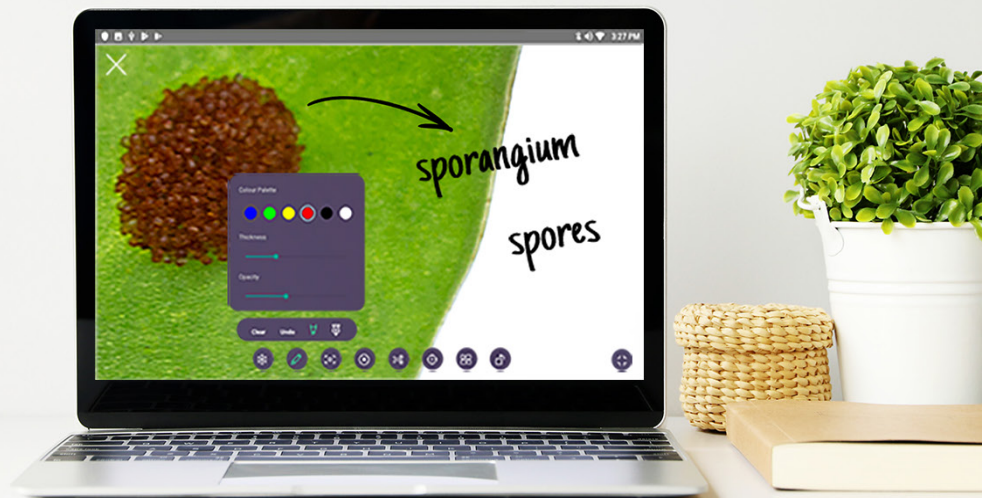

Compatible with AVerTouch Software

Simply connect your A30 with one touch to immediately start sharing content and annotate as you go. With its easy and intuitive functions, as well as cloud sync to provide automatic backups of your annotations, captures, and recordings, this software will help enrich the overall teaching experience with unprecedented interactivity. You can take images and videos via Google Classroom by connecting A30 to the AVerTouch software.