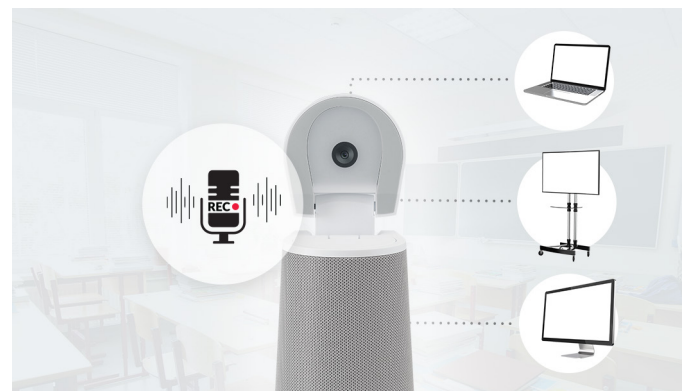

23X Digital Zoom

AI Image Rotation

Auxiliary Microphone & USB Camera Inputs

HDMI & USB Outputs

5-Year Warranty

The A30 is a multi-functional classroom tool that enhances the teaching experience by combining a document camera, web camera, microphone, and speaker! With easy-to-use plug-n-play connectivity, the A30 speaker connects to computers, IFPs, and monitors to provide clear classroom audio up to 20 feet away. Teachers can seamlessly pivot between doc cam and webcam modes without having to switch technology devices, while the built-in microphone and speaker minimize set up time and can support small classroom work groups and hearing-impaired students. The A30 allows connection to wireless microphone via line in for versatile lesson recording.

Superior Audio with AI Technology

The integration of the camera, microphone and speaker minimizes setup time and optimizes the audio and video experience. The high-quality AI audio technology, our exclusive algorithm, produces clear sound with echo cancellation while minimizing background noise, creating a fantastic learning environment! Great for small work groups, classrooms, and special needs use cases.

Multipurpose Classroom Audio

The A30 microphone and speaker create a more inclusive learning environment. It connects to computers, IFPs and monitors for clear audio recording and playback up to 20 feet away for the students sitting in the back of the classroom. The audio recording capabilities support small classroom work groups and the hearing-impaired students. Record versatile lessons with the in line wireless microphone connection.

4K Camera Quality

The 13 megapixel camera delivers impressive resolution in 4K, allowing the A30 to capture all details perfectly.

Flexible Camera Angles

The extendable arm elongates and folds to capture multiple angles. The smart design also includes an adjustable camera head and rotatable base.