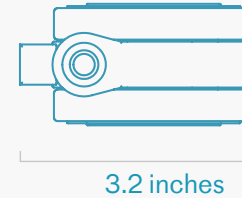

## Features

One high-precision chrome steel radial ball bearing per caster provides exceptionally smooth operation.

Twice the load rating of typical casters.

Locking wheels.

Threaded stem installation.

## Specifications

SKU	H904
Product Dimension	3.2 x 4 x 1.7 inches (81 x 102 x 43 mm)
Product Weight	1.5 lbs (0.7 kg)
Shipping Dimension	9 x 6.5 x 2.5 inches (559 x 508 x 356 mm)
Shipping Weight	2 lbs (0.9 kg)
Warranty	5 years
Country of Origin	US
Thread Size	M8X1.25 Thread
Wheel Size	70mm (2.8in)
Maximum Weight Load	150 lbs (67.5kg) per caster 600 lbs (270kg) total
Material	Plastic Steel
In the Box	Four Casters Assembly Wrench