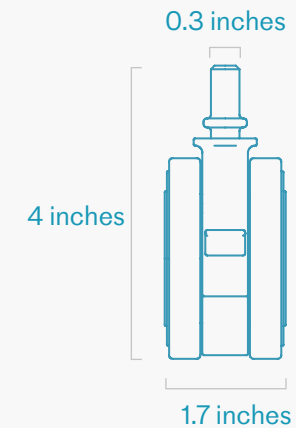

## Features

One high-precision chrome steel radial ball bearing per caster provides exceptionally smooth operation.

Twice the load rating of typical casters.

Locking wheels.

Threaded stem installation.

## Specifications

SKU	H904
Product Dimension	3.2 x 4 x 1.7 inches (81 x 102 x 43 mm)
Product Weight	1.5 lbs (0.7 kg)
Shipping Dimension	9 x 6.5 x 2.5 inches (559 x 508 x 356 mm)
Shipping Weight	2 lbs (0.9 kg)
Warranty	5 years
Country of Origin	US
Thread Size	M8X1.25 Thread
Wheel Size	70mm (2.8in)
Maximum Weight Load	150 lbs (67.5kg) per caster 600 lbs (270kg) total
Material	Plastic Steel
In the Box	Four Casters Assembly Wrench