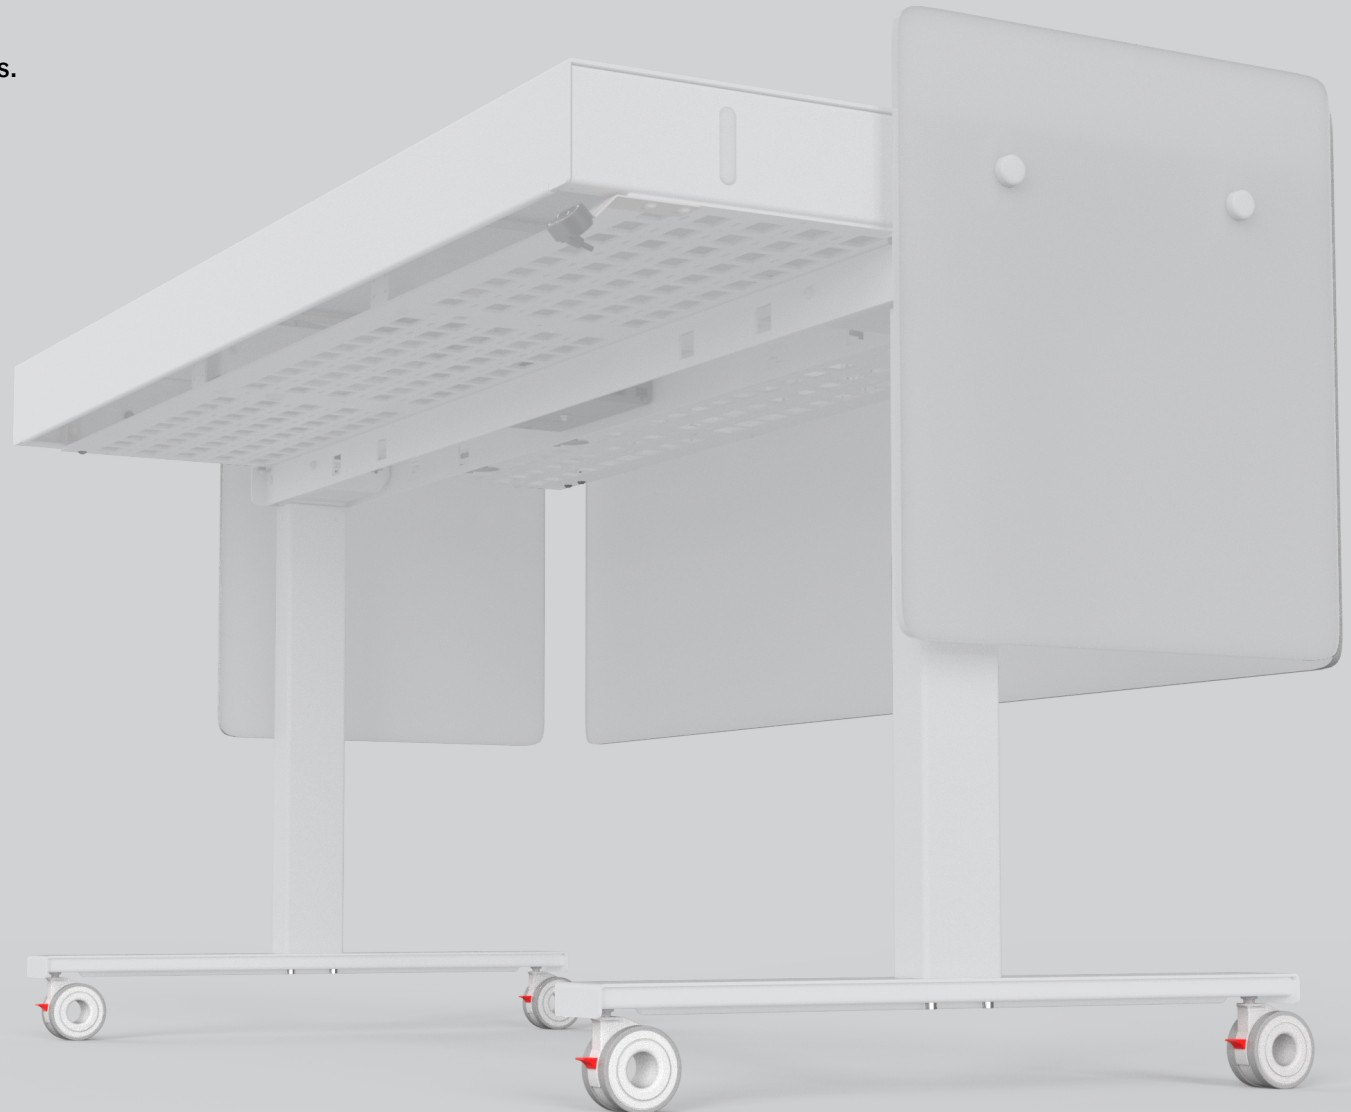

# Heckler

Add some mobility to Heckler Lectern to enable instructors adapt their active learning environments.

## Features

One high-precision chrome steel radial ball bearing per caster provides exceptionally smooth operation.

Twice the load rating of typical casters.

Locking wheels.

Threaded stem installation.

## Specifications

SKU	H904
Product Dimension	3.2 x 4 x 1.7 inches (81 x 102 x 43 mm)
Product Weight	1.5 lbs (0.7 kg)
Shipping Dimension	9 x 6.5 x 2.5 inches (559 x 508 x 356 mm)
Shipping Weight	2 lbs (0.9 kg)
Warranty	5 years
Country of Origin	US
Thread Size	M8X1.25 Thread
Wheel Size	70mm (2.8in)
Maximum Weight Load	150 lbs (67.5kg) per caster 600 lbs (270kg) total
Material	Plastic Steel
In the Box	Four Casters Assembly Wrench