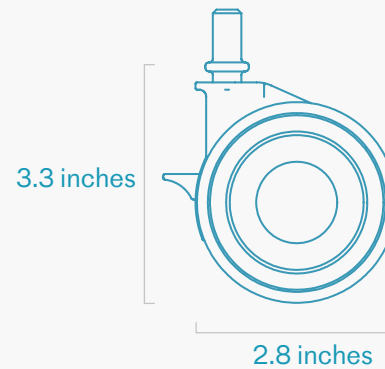

## Features

One high-precision chrome steel radial ball bearing per caster provides exceptionally smooth operation.

Twice the load rating of typical casters.

Locking wheels.

Threaded stem installation.

## Specifications

SKU	H904
Product Dimension	3.2 x 4 x 1.7 inches (81 x 102 x 43 mm)
Product Weight	1.5 lbs (0.7 kg)
Shipping Dimension	9 x 6.5 x 2.5 inches (559 x 508 x 356 mm)
Shipping Weight	2 lbs (0.9 kg)
Warranty	5 years
Country of Origin	US
Thread Size	M8X1.25 Thread
Wheel Size	70mm (2.8in)
Maximum Weight Load	150 lbs (67.5kg) per caster 600 lbs (270kg) total
Material	Plastic Steel
In the Box	Four Casters Assembly Wrench