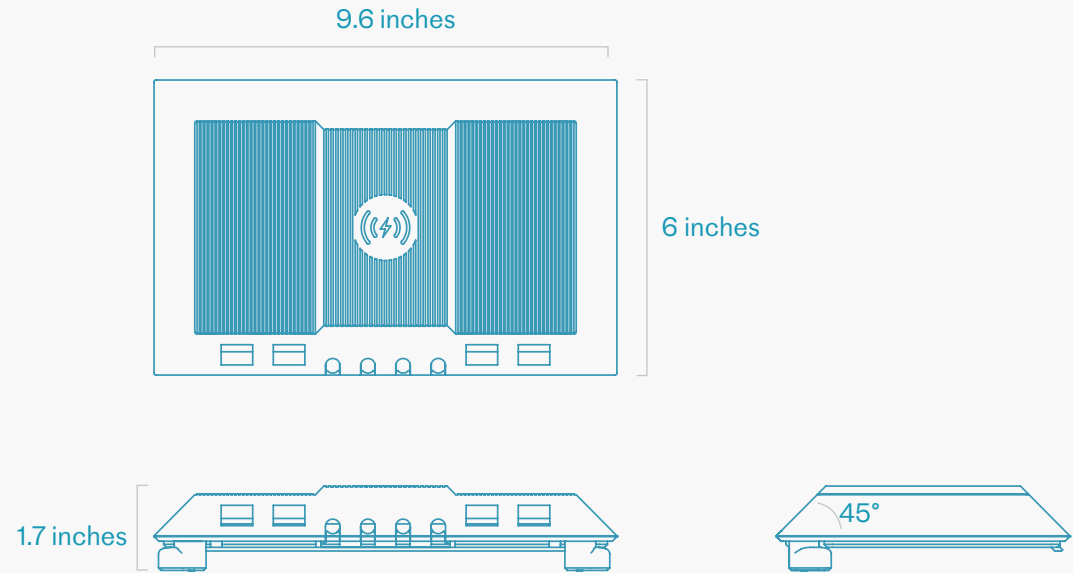

Four keystone positions enable you to offer the ports your instructors need, such as USB-A, USB-C, USB-C PD, HDMI, and more.

Four cable pass-thru ports give you a clean and simple way to bring HDMI, USB-C, keyboard, and mouse cables to the desktop.

## Specifications

SKU	H914
Product Dimension	9.6 x 6 x 1.7 inches (244 x 152 x 38 mm)
Product Weight	1.5 lbs (0.7 kg)
Shipping Dimension	10 x 7 x 3 inches (254 x 178 x 76 mm)
Shipping Weight	2 lbs (0.9 kg)
Warranty	2 years
Country of Origin	US
Material	PLA
In the Box	Console Insert for Courtesy IO