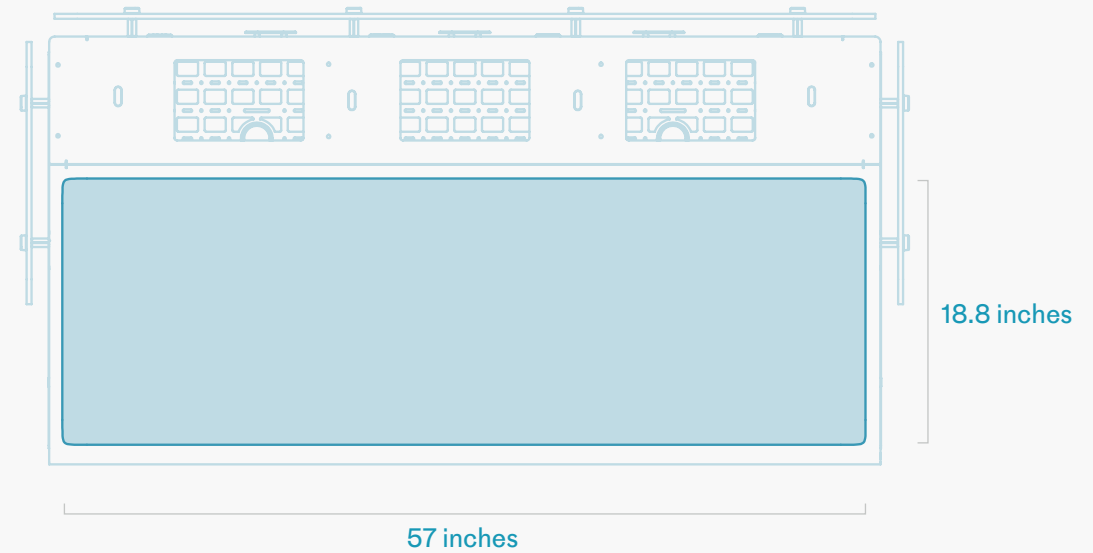

H902-4179
Smokey
Blue

Heckler

Specifications

SKU	H902
Product Dimension	57 x 18.8 x 0.1 inches (1448 x 478 x 2 mm)
Product Weight	1.5 lbs (0.7 kg)
Shipping Dimension	6.5 x 6.5 x 20 inches (165 x 165 x 508 mm)
Shipping Weight	3 lbs (1.4 kg)
Warranty	2 years
Country of Origin	US
Material	Linoleum
In the Box	Desk Pad Application Tool