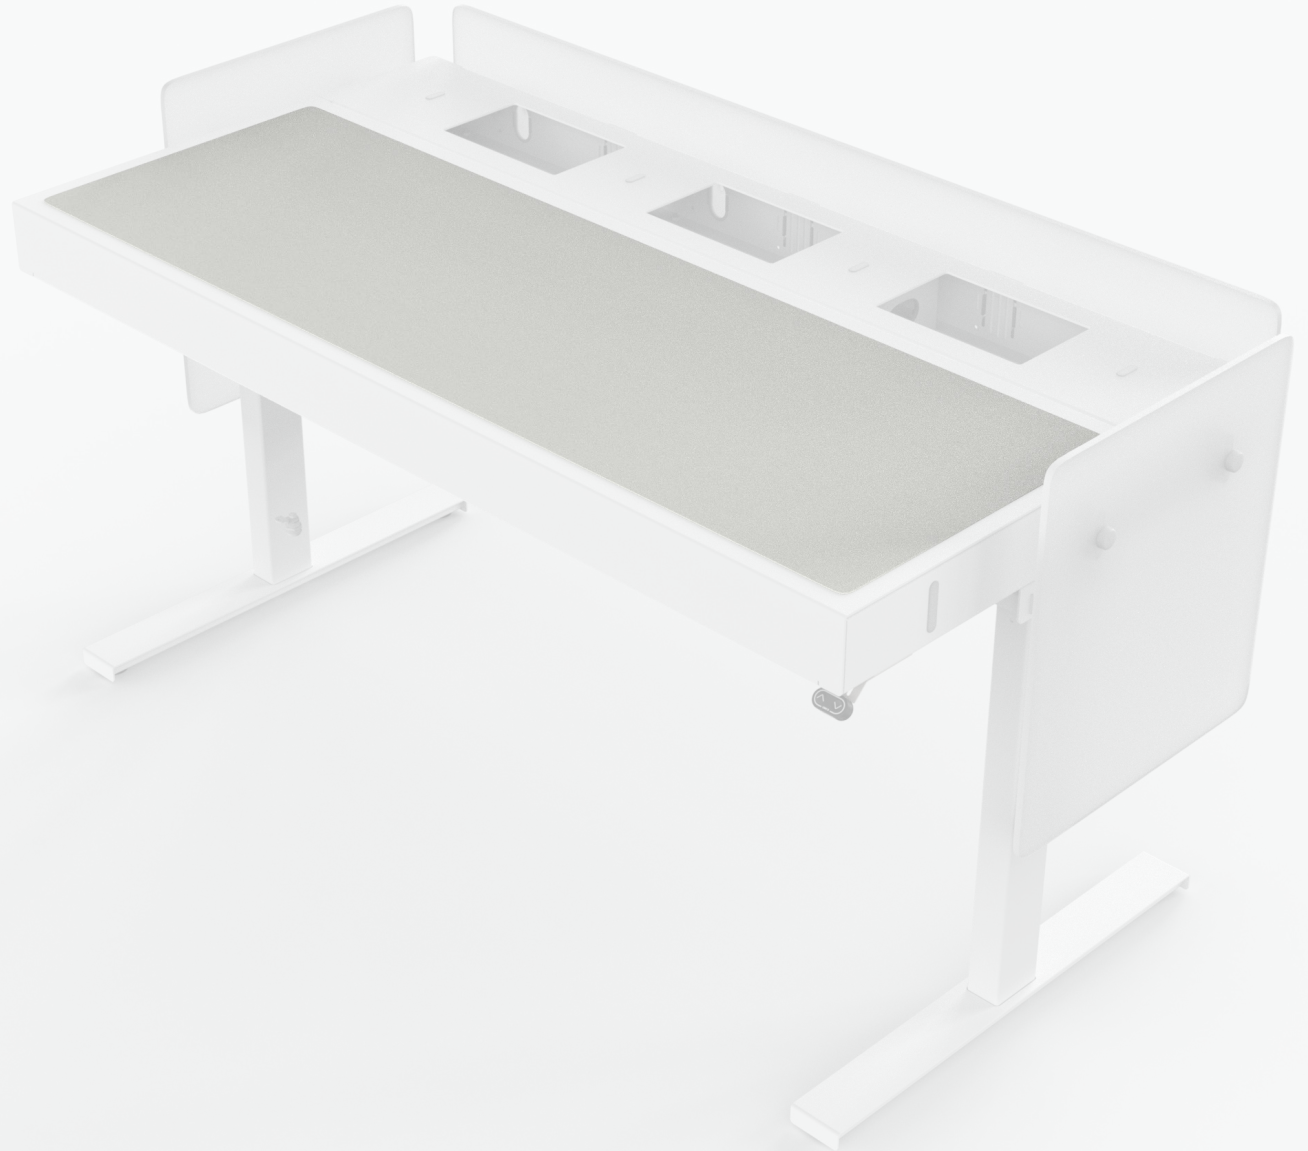

Heckler

Enhance Your Work Surface

Desk Pad
for Heckler Lectern
H902

Heckler

Line your Heckler Lectern with an expansive desk pad that will provide an ideal surface for typing, mousing, writing, and document camera use.

Features

Made of premium desktop linoleum and renowned for its elegance and durability. The matte surface and its warm, soft texture make it a unique surfacing solution.

The natural composition and the special surface finish ensure the desk pad is naturally antistatic.

The surface actively resists the build-up of static charges and prevents dust or dirt from sticking to the surface.

Available in twenty one sophisticated colors.

Adheres to the desktop surface to resist sliding and theft.

Desk Pads are sold separately to enable last-mile installation and replacement for years to come.

H902 Desk Pad for Heckler Lectern

Heckler

Color options

H902-4117
Vapour

H902-4157
Pearl

H902-4176
Mushroom

H902-4132
Ash