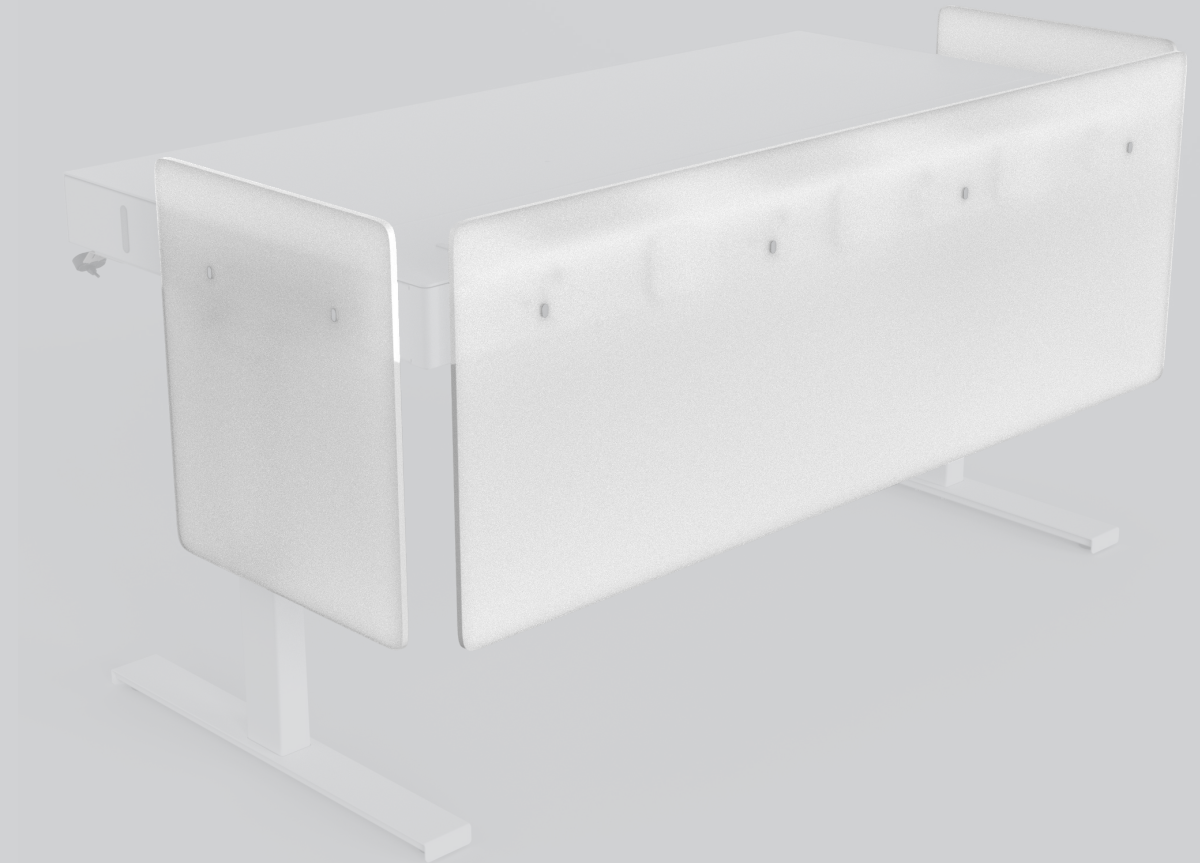

Heckler

The Modern Modesty Panel

**Modesty Panel
for Heckler Lectern
H901**

Heckler

Heckler

The innovative design of Heckler Lectern creates a modern look for teaching tables, podiums, and lecterns. The boxy particle board structures are gone, replaced by a modular modesty panel design that appears to float in mid-air.

Features

The frosted cast acrylic panels diffuse and obscure the visibility of the instructor, cabling, and desktop contents.

Each Modesty Panel is easily installed by one person in seconds - without tools.

Modesty panel sets are modular and sold separately from the Heckler Lectern to enable customization and last-mile installation.

The front panel can be customized with full-color emblems and logos.

Heckler

H901 Modesty Panel for Heckler Lectern

Heckler

Specifications

SKU	H901-CL
Color	Frosted, Colorless
Product Dimension	58.3 x 21 x 0.4 inches (1480 x 533 x 9 mm) 18.5 x 21 x 0.4 inches (470 x 533 x 9 mm)
Product Weight	5 lbs (2.3 kg)
Shipping Dimension	62 x 26 x 2 inches (1575 x 660 x 51 mm)
Shipping Weight	7 lbs (3.2 kg)
Warranty	2 years
Country of Origin	US
Material	Cast Acrylic
In the Box	Two Side Modesty Panels One Front Modesty Panel *Modesty Panel mounting hardware and spacers are provided with H900 Heckler Lectern