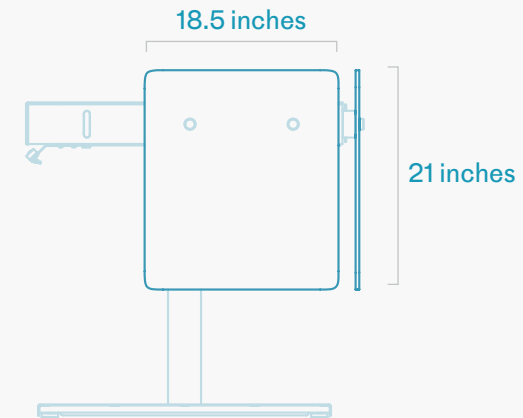

H901 Modesty Panel for Heckler Lectern

Heckler

Specifications

SKU	H901-CL
Color	Frosted, Colorless
Product Dimension	58.3 x 21 x 0.4 inches (1480 x 533 x 9 mm) 18.5 x 21 x 0.4 inches (470 x 533 x 9 mm)
Product Weight	5 lbs (2.3 kg)
Shipping Dimension	62 x 26 x 2 inches (1575 x 660 x 51 mm)
Shipping Weight	7 lbs (3.2 kg)
Warranty	2 years
Country of Origin	US
Material	Cast Acrylic
In the Box	Two Side Modesty Panels One Front Modesty Panel *Modesty Panel mounting hardware and spacers are provided with H900 Heckler Lectern