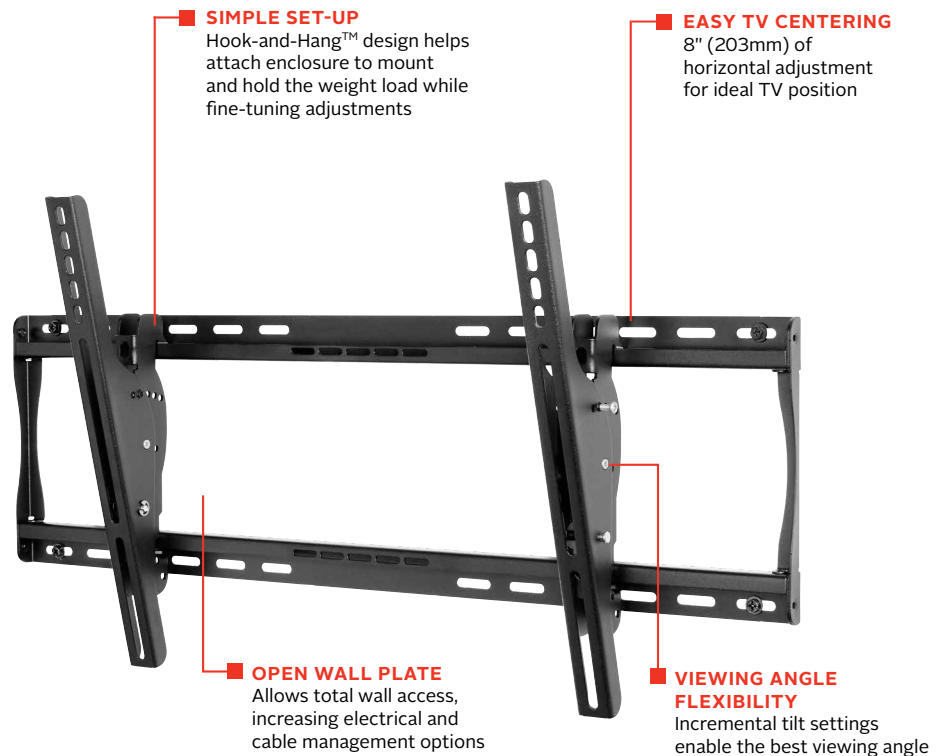

Neptune™ Outdoor Universal Tilt Wall Mount

FOR 32" TO 75" TVs

	<p>Mounting Pattern Up to 732 x 405mm (28.84" x 15.94")</p>	<p>Max Load 175lb (79kg)</p>
---	--	---

The Neptune™ Outdoor Universal Tilt Wall Mount is the ideal mounting solution for Neptune™ Shade Series Outdoor TVs. This all-season mount is specially coated with a protective anti-corrosive e-coating that repels against damaging temperature-related and outdoor corrosive elements. In addition to simple installation with a Hook-and-Hang™ design, this mount offers tilt functionality while keeping the TV a mere 2.64" (67mm) from the wall. The One-Touch™ tilt feature offers +15°/-5° vertical tilt movement to lock the TV at your ideal viewing angle. Tamper-resistant hardware deters theft, offering peace-of-mind with every installation and for additional security, the mount has accommodations for optional padlocks.

- Made of corrosion resistant materials for weather resistance
- Universal mount fits TVs with mounting patterns up to 732 x 405mm (28.84"W x 15.94"H) and up to 600 x 400mm VESA® compliant
- One-Touch™ tilt allows adjustment of +15°/-5° with optional tilt lock in 5° increments
- 2.64" (67mm) from the wall
- Double stud mounting with 16", 20" & 24" stud placements
- Tamper-resistant hardware is standard and also has accommodations for optional padlocks
- Wood, concrete or cinder block mounting hardware included

Ideal for Neptune™ Shade Series Outdoor TVs

One-Touch™ tilt adjustment of +15°/-5°

Neptune™ Outdoor Universal Tilt Wall Mount for 32" to 75" TVs

Product Specifications

DIMENSIONS (W x H x D)	PRODUCT WEIGHT	LOAD CAPACITY	FINISH	AVAILABLE COLORS
30.87" x 16.89" x 2.64"-5.51" (784 x 429 x 67-140mm)	8.5lb (4kg)	175lb (79kg)	E-Coat Covered with Outdoor Powder Paint	Black

Package Specifications

PACKAGE SIZE (W x H x D)	PACKAGE SHIP WEIGHT	PACKAGE UPC CODE	PACKAGE CONTENTS	UNITS IN PACKAGE
32.00" x 3.63" x 10.25" (813 x 92 x 260mm)	10.5lb (5kg)	735029322283	Mount and Mounting Hardware	1