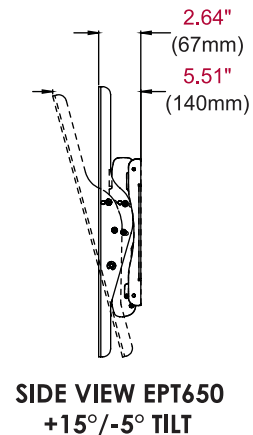

- Made of corrosion resistant materials for weather resistance
- Universal mount fits TVs with mounting patterns up to 732 x 405mm (28.84"W x 15.94"H) and up to 600 x 400mm VESA® compliant
- One-Touch™ tilt allows adjustment of +15°/-5° with optional tilt lock in 5° increments
- 2.64" (67mm) from the wall
- Double stud mounting with 16", 20" & 24" stud placements
- Tamper-resistant hardware is standard and also has accommodations for optional padlocks
- Wood, concrete or cinder block mounting hardware included

Ideal for Neptune™ Shade Series Outdoor TVs

One-Touch™ tilt adjustment of +15°/-5°

Neptune™ Outdoor Universal Tilt Wall Mount for 32" to 75" TVs

Product Specifications

DIMENSIONS (W x H x D)	PRODUCT WEIGHT	LOAD CAPACITY	FINISH	AVAILABLE COLORS
30.87" x 16.89" x 2.64"-5.51" (784 x 429 x 67-140mm)	8.5lb (4kg)	175lb (79kg)	E-Coat Covered with Outdoor Powder Paint	Black

Package Specifications

PACKAGE SIZE (W x H x D)	PACKAGE SHIP WEIGHT	PACKAGE UPC CODE	PACKAGE CONTENTS	UNITS IN PACKAGE
32.00" x 3.63" x 10.25" (813 x 92 x 260mm)	10.5lb (5kg)	735029322283	Mount and Mounting Hardware	1

Compatible with 55" Neptune™ Shade Series Outdoor TV
65" Neptune™ Shade Series Outdoor TV
75" Neptune™ Shade Series Outdoor TV

All dimensions = inch (mm)

Visit peerless-av.com to see the complete line of AV solutions from Peerless-AV, including outdoor TVs, kiosks, display mounts, projector mounts, carts/stands, and a full assortment of accessories.