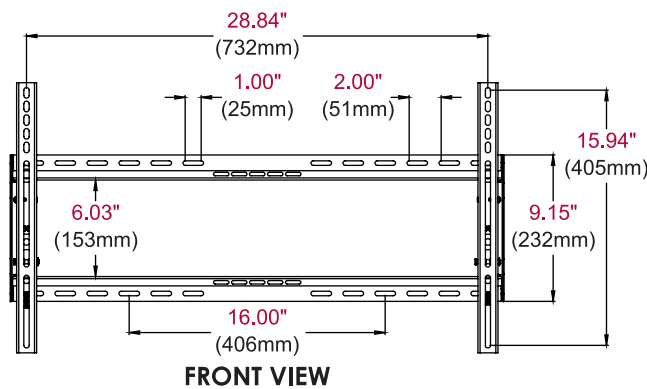

- Made of corrosion resistant materials for weather resistance
- Universal mount fits TVs with mounting patterns up to 732 x 405mm (28.84"W x 15.94"H) and up to 600 x 400mm VESA® compliant
- One-Touch™ tilt allows adjustment of +15°/-5° with optional tilt lock in 5° increments
- 2.64" (67mm) from the wall
- Double stud mounting with 16", 20" & 24" stud placements
- Tamper-resistant hardware is standard and also has accommodations for optional padlocks
- Wood, concrete or cinder block mounting hardware included

Ideal for Neptune™ Shade Series Outdoor TVs

One-Touch™ tilt adjustment of +15°/-5°

Neptune™ Outdoor Universal Tilt Wall Mount for 32" to 75" TVs

Product Specifications

DIMENSIONS (W x H x D)	PRODUCT WEIGHT	LOAD CAPACITY	FINISH	AVAILABLE COLORS
30.87" x 16.89" x 2.64"-5.51" (784 x 429 x 67-140mm)	8.5lb (4kg)	175lb (79kg)	E-Coat Covered with Outdoor Powder Paint	Black

Package Specifications

PACKAGE SIZE (W x H x D)	PACKAGE SHIP WEIGHT	PACKAGE UPC CODE	PACKAGE CONTENTS	UNITS IN PACKAGE
32.00" x 3.63" x 10.25" (813 x 92 x 260mm)	10.5lb (5kg)	735029322283	Mount and Mounting Hardware	1

Compatible with 55" Neptune™ Shade Series Outdoor TV
65" Neptune™ Shade Series Outdoor TV
75" Neptune™ Shade Series Outdoor TV

All dimensions = inch (mm)

Visit peerless-av.com to see the complete line of AV solutions from Peerless-AV, including outdoor TVs, kiosks, display mounts, projector mounts, carts/stands, and a full assortment of accessories.