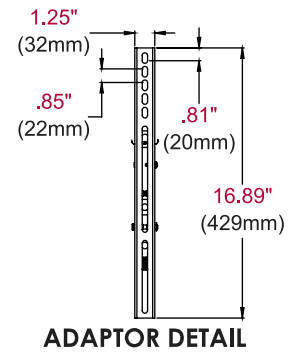

- Made of corrosion resistant materials for weather resistance
- Universal mount fits TVs with mounting patterns up to 732 x 405mm (28.84"W x 15.94"H) and up to 600 x 400mm VESA® compliant
- One-Touch™ tilt allows adjustment of +15°/-5° with optional tilt lock in 5° increments
- 2.64" (67mm) from the wall
- Double stud mounting with 16", 20" & 24" stud placements
- Tamper-resistant hardware is standard and also has accommodations for optional padlocks
- Wood, concrete or cinder block mounting hardware included

Ideal for Neptune™ Shade Series Outdoor TVs

One-Touch™ tilt adjustment of +15°/-5°

Neptune™ Outdoor Universal Tilt Wall Mount for 32" to 75" TVs

Product Specifications

DIMENSIONS (W x H x D)	PRODUCT WEIGHT	LOAD CAPACITY	FINISH	AVAILABLE COLORS
30.87" x 16.89" x 2.64"-5.51" (784 x 429 x 67-140mm)	8.5lb (4kg)	175lb (79kg)	E-Coat Covered with Outdoor Powder Paint	Black

Package Specifications

PACKAGE SIZE (W x H x D)	PACKAGE SHIP WEIGHT	PACKAGE UPC CODE	PACKAGE CONTENTS	UNITS IN PACKAGE
32.00" x 3.63" x 10.25" (813 x 92 x 260mm)	10.5lb (5kg)	735029322283	Mount and Mounting Hardware	1

Compatible with 55" Neptune™ Shade Series Outdoor TV
65" Neptune™ Shade Series Outdoor TV
75" Neptune™ Shade Series Outdoor TV

All dimensions = inch (mm)

Visit peerless-av.com to see the complete line of AV solutions from Peerless-AV, including outdoor TVs, kiosks, display mounts, projector mounts, carts/stands, and a full assortment of accessories.