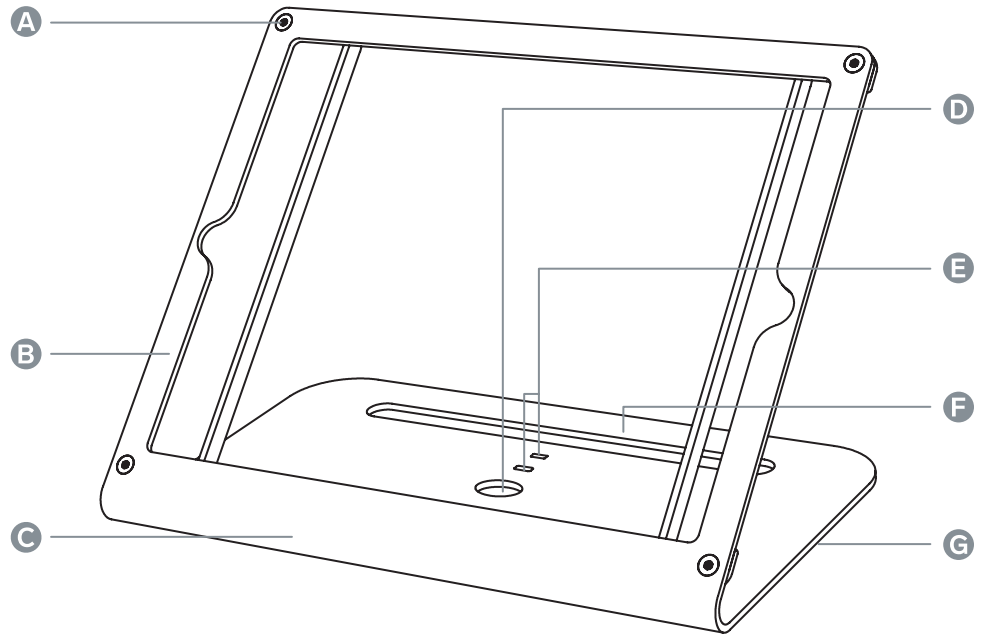

for iPad 10.2-inch 7, 8 & 9th Generation

Features

- A Tamper-resistant screws
- B Scratch & fingerprint-resistant powdercoat finish
- C Heavy steel construction
- D Pivot point
- E Kensington Security Slots
- F Pivot & Slide slot
- G Friction & sliding feet included

Dimensions

for iPad 10.2-inch 7, 8 & 9th Generation

Specifications

Price	\$109
SKU	H600X
Height	6.1 inches
Width	9.9 inches
Depth	6.0 inches
Weight	2.5 lbs
Viewing Angle	45 degrees
Warranty	2 years

Colors

Accessories

F560 - ClickSafe® 2.0 Cable Lock
F714 - NanoSaver™ Keyed Cable Lock
T222 - PivotTable
T223 - PivotTack

STAND **PRIME**

for iPad mini

Secure Stand & Display For iPad mini

With its diminutive size, you can place a WindFall Stand Prime for iPad mini just about anywhere. It's easy to carry from place-to-place with one hand, so feel free to tuck it under the counter between uses. And because our secure iPad mini stand connects wirelessly to your receipt printer and cash drawer, you can use it as your primary Point-of-Sale tablet stand or as an additional "floating" register in your busy shop. PivotTable Sold Separately.

for iPad mini

Features

Dimensions

for iPad mini

Specifications

Price	\$109
SKU	H434
Height	5.1 inches
Width	8 inches
Depth	4.7 inches
Weight	2.5 pounds
Viewing Angle	45 degrees
Warranty	2 years

Colors

Name	SKU	UPC
Black Grey	H434-BG	600978411831