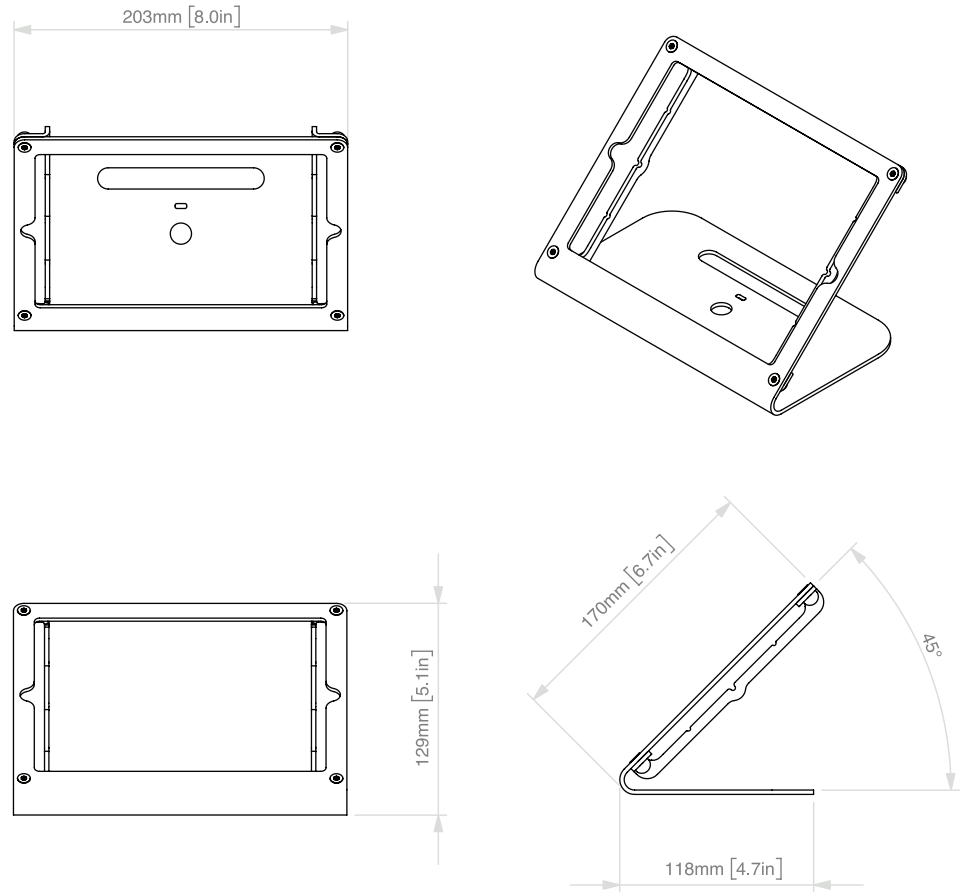

Dimensions

for iPad 10.2-inch 7, 8 & 9th Generation

Specifications

Price	\$109
SKU	H600X
Height	6.1 inches
Width	9.9 inches
Depth	6.0 inches
Weight	2.5 lbs
Viewing Angle	45 degrees
Warranty	2 years

Colors

Accessories

F560 - ClickSafe® 2.0 Cable Lock
F714 - NanoSaver™ Keyed Cable Lock
T222 - PivotTable
T223 - PivotTack

STAND **PRIME**

for iPad mini

Secure Stand & Display For iPad mini

With its diminutive size, you can place a WindFall Stand Prime for iPad mini just about anywhere. It's easy to carry from place-to-place with one hand, so feel free to tuck it under the counter between uses. And because our secure iPad mini stand connects wirelessly to your receipt printer and cash drawer, you can use it as your primary Point-of-Sale tablet stand or as an additional "floating" register in your busy shop. PivotTable Sold Separately.

for iPad mini

Features

Dimensions

for iPad mini

Specifications

Price	\$109
SKU	H434
Height	5.1 inches
Width	8 inches
Depth	4.7 inches
Weight	2.5 pounds
Viewing Angle	45 degrees
Warranty	2 years

Colors

Name	SKU	UPC
Black Grey	H434-BG	600978411831