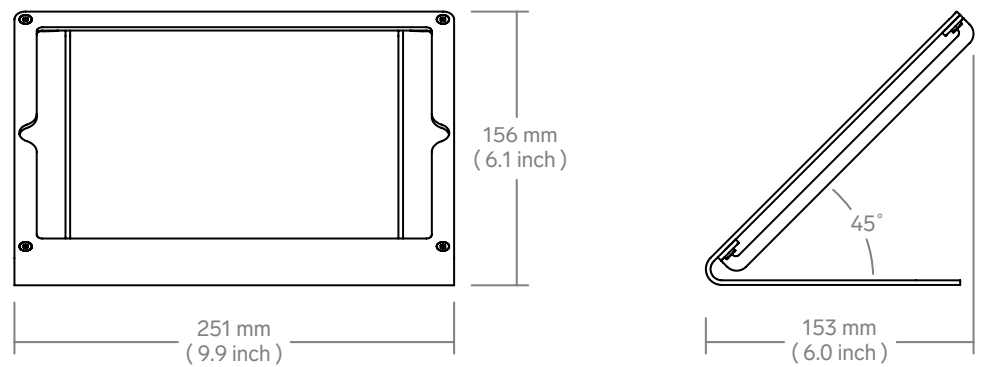

for iPad 10.2-inch 7, 8 & 9th Generation

Features

- A Tamper-resistant screws
- B Scratch & fingerprint-resistant powdercoat finish
- C Heavy steel construction
- D Pivot point
- E Kensington Security Slots
- F Pivot & Slide slot
- G Friction & sliding feet included

Dimensions

for iPad 10.2-inch 7, 8 & 9th Generation

Specifications

Price	\$109
SKU	H600X
Height	6.1 inches
Width	9.9 inches
Depth	6.0 inches
Weight	2.5 lbs
Viewing Angle	45 degrees
Warranty	2 years

Colors

for iPad mini

Features

Dimensions

for iPad mini

Specifications

Price	\$109
SKU	H434
Height	5.1 inches
Width	8 inches
Depth	4.7 inches
Weight	2.5 pounds
Viewing Angle	45 degrees
Warranty	2 years

Colors

Name	SKU	UPC
Black Grey	H434-BG	600978411831