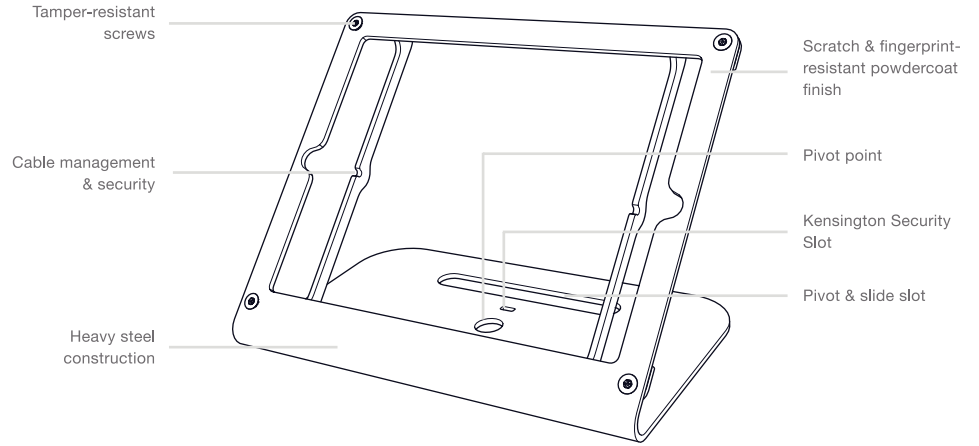

Accessories

F560 - ClickSafe® 2.0 Cable Lock
F714 - NanoSaver™ Keyed Cable Lock
T222 - PivotTable
T223 - PivotTack

STAND **PRIME**

for iPad mini

Secure Stand & Display For iPad mini

With its diminutive size, you can place a WindFall Stand Prime for iPad mini just about anywhere. It's easy to carry from place-to-place with one hand, so feel free to tuck it under the counter between uses. And because our secure iPad mini stand connects wirelessly to your receipt printer and cash drawer, you can use it as your primary Point-of-Sale tablet stand or as an additional "floating" register in your busy shop. PivotTable Sold Separately.

for iPad mini

Features

Dimensions

for iPad mini

Specifications

Price	\$109
SKU	H434
Height	5.1 inches
Width	8 inches
Depth	4.7 inches
Weight	2.5 pounds
Viewing Angle	45 degrees
Warranty	2 years

Colors

Name	SKU	UPC
Black Grey	H434-BG	600978411831