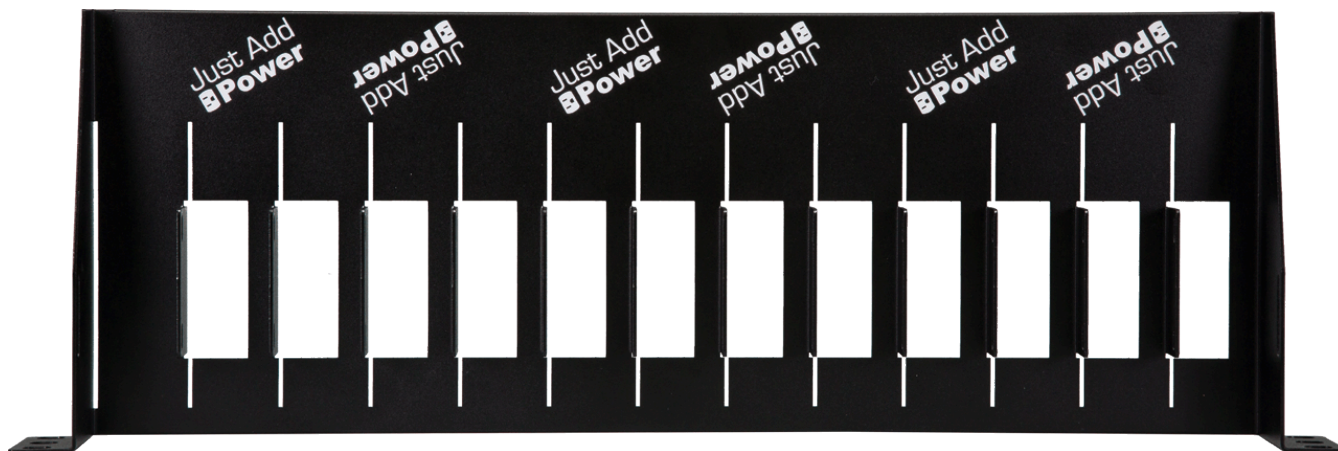

# 3G ULTRA RS1U Rack Shelf

VBS-HDIP-RS1U

Just Add  
**Power**

## Organize Your Shelf

**Holds up to 13 Just Add Power standalone units.**

The Just Add Power 1-Rack Unit Rack Shelf (RS1U) provides an easy way to mount standalone Just Add Power 2G Omega and 3G Ultra Transmitters and Receivers in a rack. Just Add Power units in the RS1U will take up between 3-5 RU of space.

**Pre-cut slots with separating tabs for ventilation.**

### Specifications

Capacity	13 slots
Overall Dimensions	439 x 44.5 x 159 mm 17" x 1.75" x 6.26" inch (19-inch rack, 1 RU)
Rack Height with Units Installed	3-5 RU
Slot Dimensions	34 x 159mm
Weight	0.91 kg / 2.0 lb