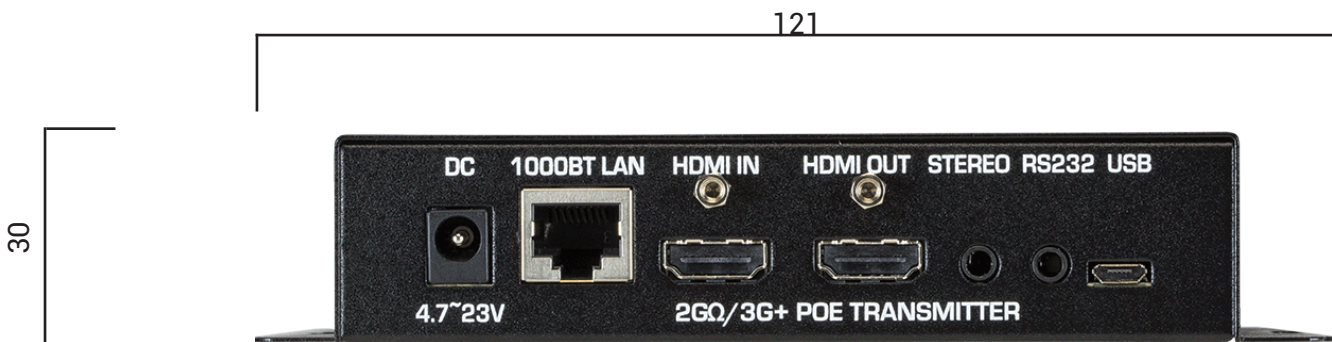

Back of Device:

All measurements in millimeters (mm)

Specifications

Bandwidth	180-500 Mbps	POE	10 watts maximum
Compliance	HDCP 2.2 RoHS/FCC/CE	Ports	Gigabit Ethernet HDMI In HDMI Out 3.5mm Stereo Out 3.5mm RS232 w/null modem Micro-USB
Dimensions & Weight	158 x 30 x 127 mm 6.2" x 1.2" x 5.0" inch 0.36 kg / 0.8 lb	Power Supply (not included)	~4.7-23V 5.5mm/2.1mm, Positive tip
Encryption	Hardware-Based AES 256-bit Encryption of network video signal	Supported Resolutions	Up to 1920x1200 (interlaced & progressive)
Operating Temp	0-60 °C / 32-140 °F