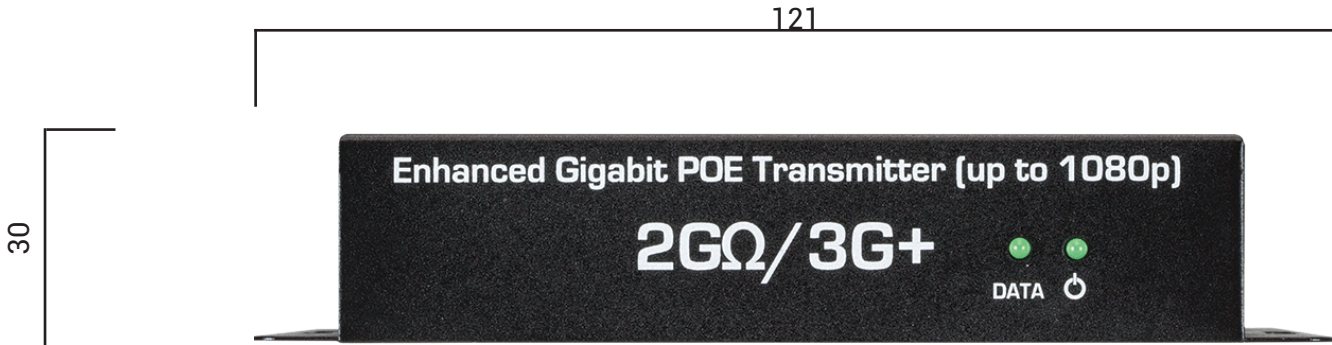

3G ULTRA 715POE Transmitter

VBS-HDIP-715POE

Just Add
Power

Front of Device:

All measurements in millimeters (mm)