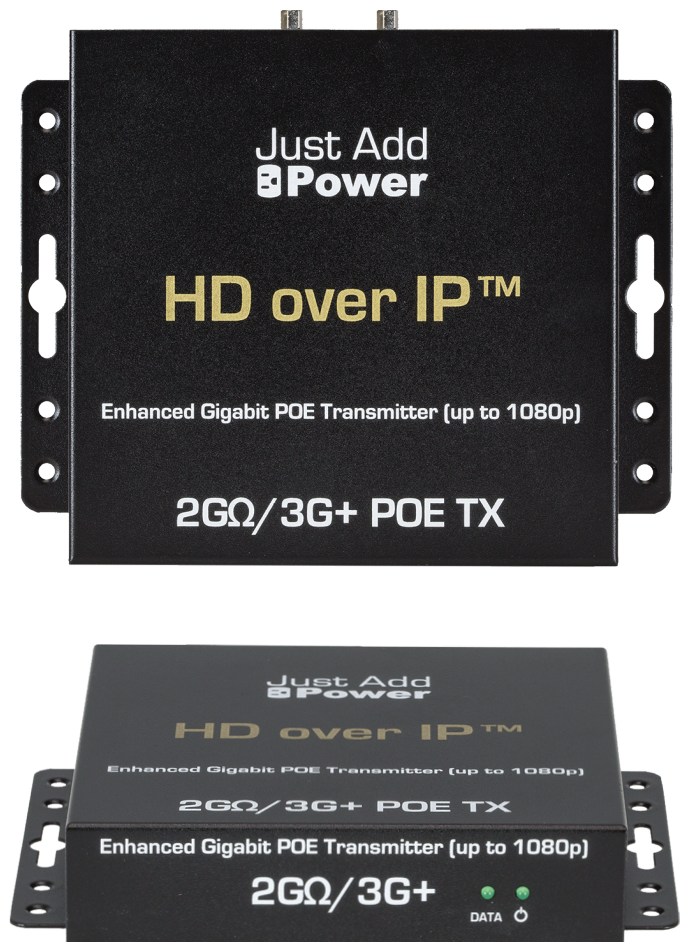

# 3G ULTRA 715POE Transmitter

VBS-HDIP-715POE

Just Add  
**Power**

## KVM Support, HDMI Loopout and Stereo Out 1080p Transmitter

The 715POE Transmitter combines the enhanced audio and feature-set of the 3G Ultra system with the maximum 1080p resolution of 2G Omega devices.

In 3G Ultra systems, the 2GΩ/3G Transmitters provide a lower-cost solution for sources that output 1080p resolution or lower.

The 715POE encodes a 1080p or lower-resolution source device into an IP signal and sends it over the network with ultra-low latency and instant switching; supports integrated endpoint control and all lossless audio; along with all the 1080p Transmitter system wide features from the 3G Ultra product line.