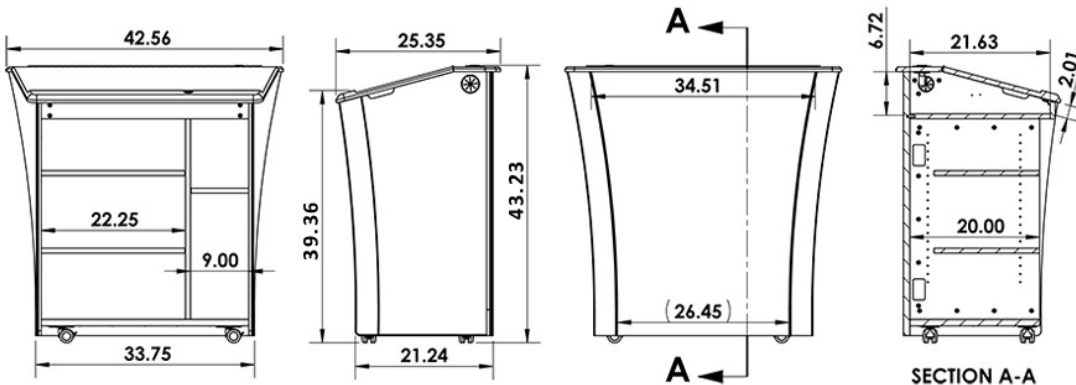

**LEX33** is a large surface and elegant presentation lectern with flip up surface for locking storage. It features a 36" X 18" work surface to accommodate lecture notes or a laptop, PC storage, inner shelves with wiring channels and heavy-duty casters for easy maneuvering that lock in the front. Finished with a highly resistant black thermowrap top and your choice of thermowrap color body.

### Standard Features

- Large angled 36"W x 18"H work surface
- Flat top for mounting LCD arm
- 1x **CUB3** Grommet with 110v and 2A USB power
- Locking flip open top with storage inside
- Cable pass through on top and sides of the unit
- Height adjustable interior shelves with cable pass through
- PC storage space 9"W x 20"D x 31"H
- Heavy-duty casters for easy maneuvering (front locking)
- Thermowrapped lectern with choice of finishes
- Ships assembled

### Specifications

**Model:** LEX33  
**Width:** 42-1/2"  
**Depth:** 25-3/8"  
**Height:** 43-1/4"