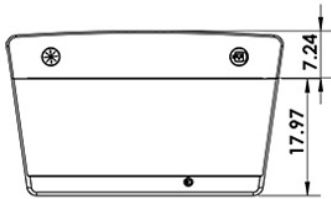

**LEX33** is a large surface and elegant presentation lectern with flip up surface for locking storage. It features a 36" X 18" work surface to accommodate lecture notes or a laptop, PC storage, inner shelves with wiring channels and heavy-duty casters for easy maneuvering that lock in the front. Finished with a highly resistant black thermowrap top and your choice of thermowrap color body.

### Standard Features

- Large angled 36"W x 18"H work surface
- Flat top for mounting LCD arm
- 1x **CUB3** Grommet with 110v and 2A USB power
- Locking flip open top with storage inside
- Cable pass through on top and sides of the unit
- Height adjustable interior shelves with cable pass through
- PC storage space 9"W x 20"D x 31"H
- Heavy-duty casters for easy maneuvering (front locking)
- Thermowrapped lectern with choice of finishes
- Ships assembled

### Specifications

**Model:** LEX33  
**Width:** 42-1/2"  
**Depth:** 25-3/8"  
**Height:** 43-1/4"