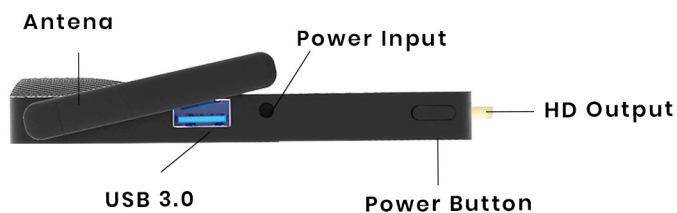

Most Popular Cases

Remote Work

Video Conferencing

Digital Signage

Kiosks

Education

IoT