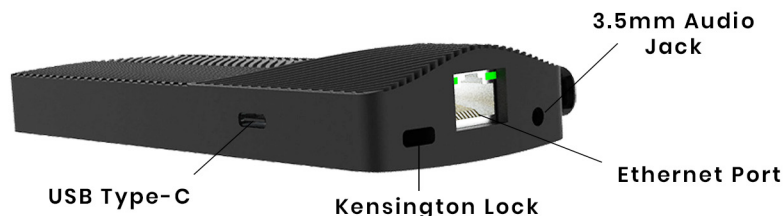

Access4 Essential with Custom ChromeOS Flex

The **Access4 Essential with Custom ChromeOS Flex** is a portable fanless solution powered by an Intel Gemini Lake processor and ChromeOS Flex—a cloud-first, lightweight, and easy-to-manage operating system developed by Google—ideal for digital signage, kiosk deployment, thin clients, education, remote work, and real-time collaboration.

- Achieve **ultra-fast performance** with 64GB storage and 4GB RAM, allowing for seamless multitasking and efficient storage of important data and applications
- Powered by **ChromeOS Flex** - a lightweight operating system that allows the Access4 Essential to boot fast, update automatically in the background, and be easily managed from the cloud.
- Experience **quiet operation** and **extended lifespan** with a **fanless design** that reduces the risk of overheating and damage.
- Effortlessly connect all peripherals with a **wide array of ports** including 1xUSB-3.0, 1xUSB-C, HD output, and an SD card slot, along with dual-band Wi-Fi and Ethernet port for **reliable Internet connectivity**.
- Features a **USB Type C Port** to enjoy **dual display capabilities** with any HD-ready TV, monitor, or projector, for the perfect set-up solution for multitasking on multiple screens.

Product Specifications	
PROCESSOR	Intel Gemini Lake R N4020/J4125
PROCESSOR/CPU MANUFACTURER	Intel
PROCESSOR/CPU SPEED (GHz)	1.10 GHz, 2.0 GHz
PROCESSOR/CPU COUNT	2 / 4
PROCESSOR/CACHE	2 MB L2 Cache / 4 MB
HARD DISK DESCRIPTION	eMMC
OPERATING SYSTEM	Custom ChromeOS Flex
BIOS	Wake on LAN / PXE / Auto Power ON
RAM	4GB
STORAGE	64GB
MEMORY TYPE	LPDDR4
WI-FI	Dual Band 2.4 Ghz / 5.0 Ghz
GPU	UHD Graphics 600
GPU TYPE	Intel
ETHERNET	1 Gigabit
BLUETOOTH	4.2
HD PORT	1
HD OUTPUT	4K @30FPS
USB PORTS	x1 3.0 x1 USB-C Fully functional
MICRO SD CARD SLOT	x1 up to 1TB
AUDIO OUPUT	3.5mm Jack
POWER SUPPLY	5V/2A
WEIGHT	0.28 lbs
DIMENSIONS	4.5 x 2 x 0.8 in
WEIGHT PACKED	1.28 lbs
DIMENSIONS PACKED	6.7 x 7.2 x 2.1 in