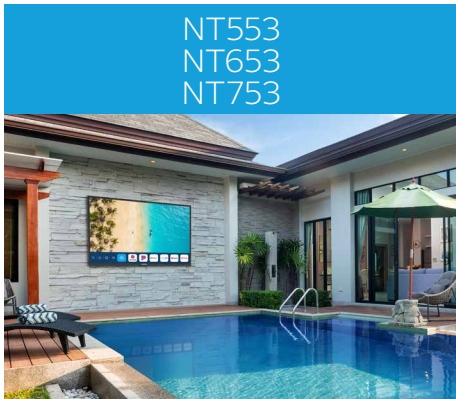

55", 65" & 75" Neptune™ Partial Sun Outdoor Smart TVs

The Neptune™ Partial Sun Outdoor Smart TV is an all-season solution for outdoor entertainment and living. This outdoor TV is all weather rated, maintenance-free and has an operating temperature range of -22°F - 122°F (-30°C - 50°C). With 4K resolution and an IPS panel, Neptune meets the full UHD specifications, providing exceptional color and video quality from any viewing angle. The Neptune Partial Sun Outdoor Smart TV brings everyone's favorite content and apps outdoors, creating a feature rich outdoor oasis. Whether you want an outdoor TV on your backyard patio or under the gazebo, quality outdoor entertainment is now a reality with Neptune.

All Weather Rated

Operating Temperature Range:
-22°F - 122°F (-30°C - 50°C)

- IPS panel allows for accurate color representation when viewing off axis
- Enjoy content from popular streaming services
- Customizable with hundreds of apps available from the webOS store
- Sealed cable entry helps prevent water and debris from getting inside
- Magic Remote™* allows voice commands to be given to the TV, Amazon Alexa and other connected devices
- Includes a Neptune™ Outdoor Tilting TV Wall Mount to provide a secure installation