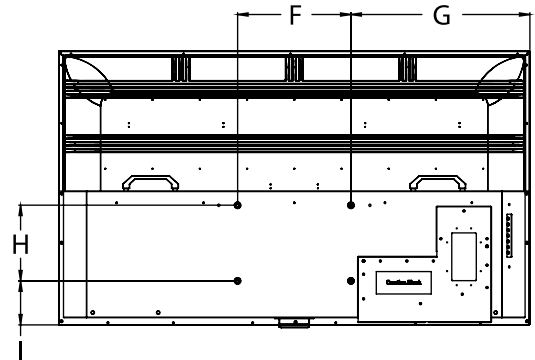

Environmental

STORAGE AND OPERATING TEMPERATURE	-22°F - 122°F (-30°C - 50°C)
IP RATING	IP54
SAFETY/EMC	FCC Class B, cULus, NOM

Mechanical

SIZE (W x H x D)	NT553: 49.09" x 28.54" x 3.11" (1247 x 725 x 79mm) NT653: 57.59" x 33.31" x 3.11" (1463 x 846 x 79mm) NT753: 66.29" x 38.18" x 4.01" (1684 x 970 x 102mm)
WEIGHT	NT553: 37.5lb (17.01kg) NT653: 50.7lb (22.99kg) NT753: 81.6lb (37.01kg)
VESA MOUNT	NT553: 300 x 200mm NT653: 300 x 200mm NT753: 400 x 200mm
COLOR	Black

Package Specifications

	PACKAGE SIZE (W x H x D)	PACKAGE SHIP WEIGHT	PACKAGE UPC CODE	PACKAGE CONTENTS	UNITS IN PACKAGE
NT553:	53.97" x 33.30" x 8.97" (1371 x 846 x 228mm)	59.5lb (26.99kg)	735029344445	Display, Outdoor Rated Smart TV Remote, Magic Remote™, Manual, Outdoor Tilting TV Wall Mount, IR Emitter, Adhesive Cable Tie Holder (x3), Technical Support Insert, Warranty Insert	1
NT653:	62.51" x 38.46" x 8.97" (1588 x 977 x 228mm)	78lb (35.38kg)	735029344452		
NT753:	71.96" x 44.01" x 11.22" (1828 x 1118 x 285mm)	116.5lb (52.84kg)	735029344469		

FRONT VIEW

SIDE VIEW

BACK VIEW

All dimensions = inch (mm)

Display Size	Dimension "A"	Dimension "B"	Dimension "C"	Dimension "D"	Dimension "E"	Dimension "F"	Dimension "G"	Dimension "H"	Dimension "I"	Dimension "J"	Dimension "K"
NT553:	54.64" (1388mm)	28.54" (725mm)	49.09" (1247mm)	1.61" (41mm)	3.11" (79mm)	11.81" (300mm)	18.65" (474mm)	7.87" (200mm)	4.61" (117mm)	26.85" (682mm)	47.69" (1211mm)
NT653:	64.53" (1639mm)	33.31" (846mm)	57.59" (1463mm)	1.61" (41mm)	3.11" (79mm)	11.81" (300mm)	22.89" (582mm)	7.87" (200mm)	5.42" (138mm)	31.62" (803mm)	56.24" (1428mm)
NT753:	74.52" (1893mm)	38.18" (970mm)	66.29" (1684mm)	2.00" (51mm)	4.01" (102mm)	15.75" (400mm)	25.27" (642mm)	7.87" (200mm)	7.45" (189mm)	36.74" (933mm)	65.16" (1655mm)