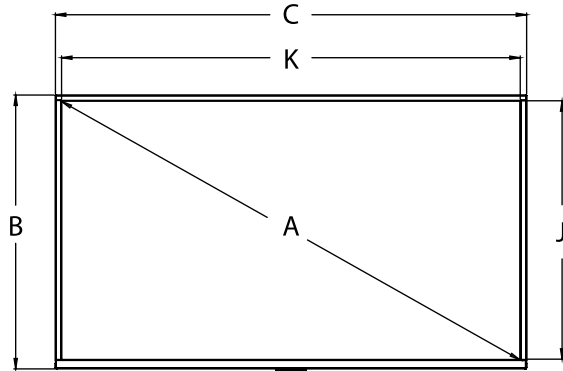

Environmental

STORAGE AND OPERATING TEMPERATURE	-22°F - 122°F (-30°C - 50°C)
IP RATING	IP54
SAFETY/EMC	FCC Class B, cULus, NOM

Mechanical

SIZE (W x H x D)	NT553: 49.09" x 28.54" x 3.11" (1247 x 725 x 79mm) NT653: 57.59" x 33.31" x 3.11" (1463 x 846 x 79mm) NT753: 66.29" x 38.18" x 4.01" (1684 x 970 x 102mm)
WEIGHT	NT553: 37.5lb (17.01kg) NT653: 50.7lb (22.99kg) NT753: 81.6lb (37.01kg)
VESA MOUNT	NT553: 300 x 200mm NT653: 300 x 200mm NT753: 400 x 200mm
COLOR	Black

Package Specifications

	PACKAGE SIZE (W x H x D)	PACKAGE SHIP WEIGHT	PACKAGE UPC CODE	PACKAGE CONTENTS	UNITS IN PACKAGE
NT553:	53.97" x 33.30" x 8.97" (1371 x 846 x 228mm)	59.5lb (26.99kg)	735029344445	Display, Outdoor Rated Smart TV Remote, Magic Remote™, Manual, Outdoor Tilting TV Wall Mount, IR Emitter, Adhesive Cable Tie Holder (x3), Technical Support Insert, Warranty Insert	1
NT653:	62.51" x 38.46" x 8.97" (1588 x 977 x 228mm)	78lb (35.38kg)	735029344452		
NT753:	71.96" x 44.01" x 11.22" (1828 x 1118 x 285mm)	116.5lb (52.84kg)	735029344469		

FRONT VIEW

SIDE VIEW

BACK VIEW

All dimensions = inch (mm)

Display Size	Dimension "A"	Dimension "B"	Dimension "C"	Dimension "D"	Dimension "E"	Dimension "F"	Dimension "G"	Dimension "H"	Dimension "I"	Dimension "J"	Dimension "K"
NT553:	54.64" (1388mm)	28.54" (725mm)	49.09" (1247mm)	1.61" (41mm)	3.11" (79mm)	11.81" (300mm)	18.65" (474mm)	7.87" (200mm)	4.61" (117mm)	26.85" (682mm)	47.69" (1211mm)
NT653:	64.53" (1639mm)	33.31" (846mm)	57.59" (1463mm)	1.61" (41mm)	3.11" (79mm)	11.81" (300mm)	22.89" (582mm)	7.87" (200mm)	5.42" (138mm)	31.62" (803mm)	56.24" (1428mm)
NT753:	74.52" (1893mm)	38.18" (970mm)	66.29" (1684mm)	2.00" (51mm)	4.01" (102mm)	15.75" (400mm)	25.27" (642mm)	7.87" (200mm)	7.45" (189mm)	36.74" (933mm)	65.16" (1655mm)