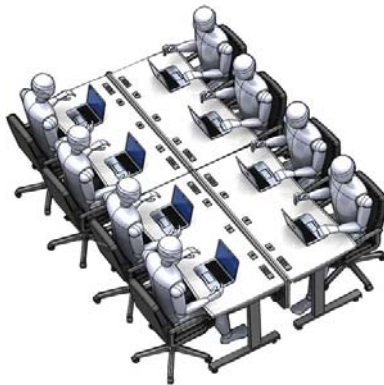

DS6330S-FX (Single user)

DS6330D-FX (Dual user)

The **DS6330** training desk is the ideal solution for high tech classrooms, lecture halls and corporate training sites. Model **DS6330S-FX** is for single user and **DS6330D-FX** is for dual users. It features a large work surface with easily accessible power and grommets for electronics and charging devices. Extra charge for custom cutouts for electronics or other items specified by the customer.

Standard Features

- Made with highly resistant thermowrap surface available in many colors surf(x)
- Large 63" W x 30" D work surface to accommodate monitors, laptops and documents
- Modesty panel with cable management
- Durable legs with adjustable levelling feet
- Dual (model DS6330D-FX) or single (model DS6330S-FX) user design available
- 2X SF-PB3 (Surface mounted 3-outlet 120V power bar with 10 ft. cord) on the dual model and 1X PC-PATCH (2x 110AC, RJ45, Phone, 2x USB) on the single model
- Minor assembly required

Options

- **PCH730** Under desk CPU holder (Single model only)
- **PB** Six outlet power bar with 10 ft. cord
- **C900S** 15" - 24" Adjustable monitor arm
- **C900D** Adjustable dual monitor arm. Holds monitors up to 22" horizontal width each
- **CHGQIW/B** Wireless charging station white or black
- **CHGQI-DNGL** Dongle lightning, 30-pin, Micro-USB (Requires CHGQIW/B)
- **CUSTOM CUTOUT** Cutouts for electronics or other items specified by the customer
- Adjustable height version also available (DS6330-LFT)