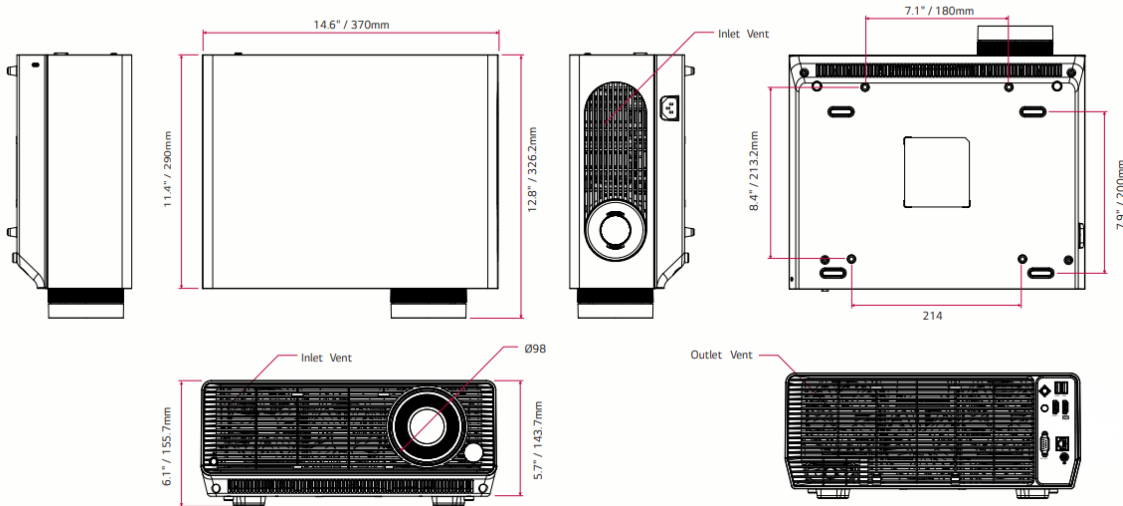

LG ProBeam BF40QS Laser Projector

PROJECTION SYSTEM	Resolution^{1,2}	WUXGA (1920x1200)	INPUTS / OUTPUTS	Connection Terminals	HDMI 2.0 (x2), USB Type-A (x2), RJ45, RS-232, Audio Out (3.5mm)
	Aspect Ratio	16:10		USB Plug & Play	Movie, Music, Photo, Office file
	Brightness³	4,000 ANSI lumens	AUDIO	Sound	10W (5W+5W)
	Throw Distance	Standard Throw		Wireless	Wifi & Bluetooth
	Light Source	Laser (up to 20,000 hours)	POWER	Power Consumption	245W
	Contrast Ratio	3,000,000:1		Standby Power Consumption	Less than 0.5W
	Throw Ratio	1.30 – 2.08	DIMENSIONS/WEIGHT	Dimensions (W x D x H)	14.6 x 11.4 x 6.1 in 370.8 x 289.6 x 154.9 mm
	Zoom	1.6x		Weight	20.3 lb / 9.2 kg
	Keystone	4-Corner Keystone	FEATURES	User Interface Platform	webOS 4.5
	Screen Size	40" to 300"		Internet Browser	Yes
	Lens Shift	H: 20%, V: 50%	OTHER	Warranty	3 Year Limited/15,000 hours
	HDR	HDR10		Assembled In	South Korea (ROK)
	Noise	26dB to 29dB			

¹ The resolution is based on the number of discrete pixels projected on screen (4K : 8.3 million, Full HD : 2.1 million, HD : 0.9 million)

² EDID value

³ The Brightness (ANSI Lumen) is based on the perceived brightness of projected image

Dimension (unit: mm)