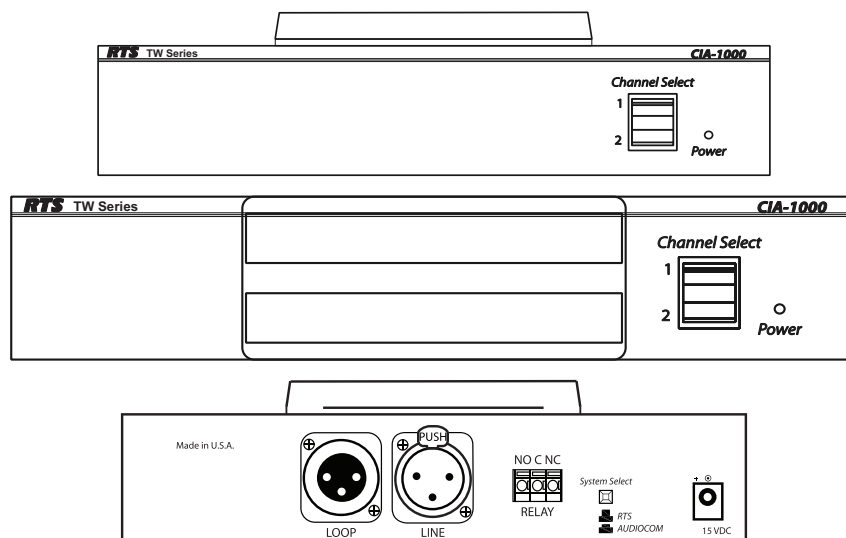

Line Drawings