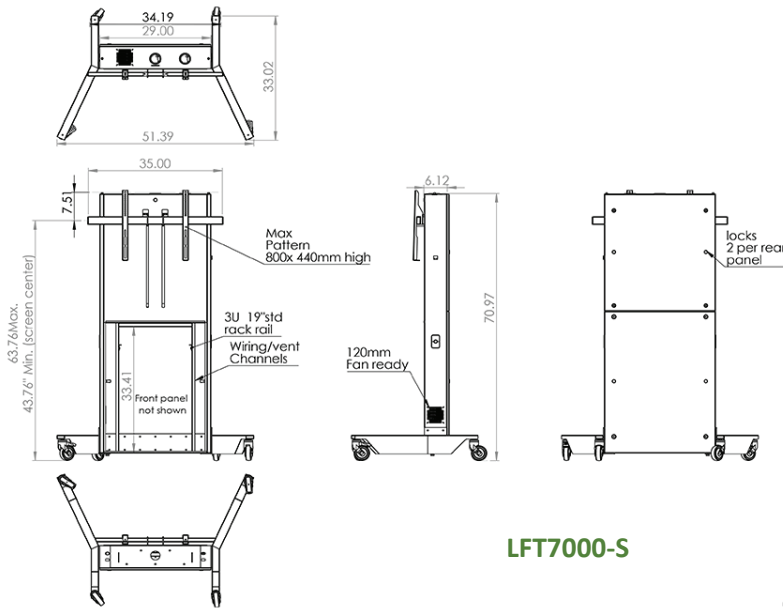

LFT7000 Dimensional Drawings

LFT7000-S