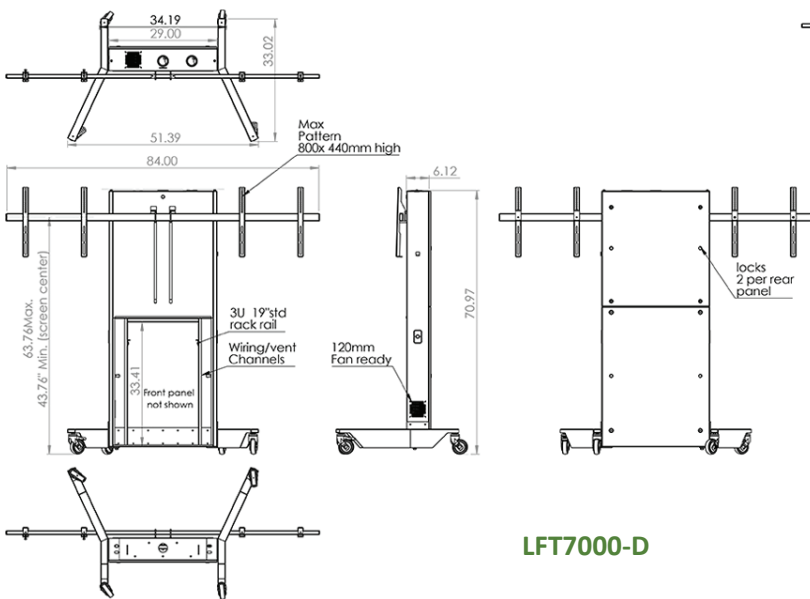

LFT7000-D

The information contained in this drawing is the sole property of Audio Visual Furniture International. Any reproduction in part or as a whole without the written permission of Audio Visual Furniture International is prohibited. We can build or modify stock configurations to suit customer specifications. Please contact us to discuss how this service can help meet your needs. Some quantity restrictions may apply. Specification subject to change without notice. Computers, cameras, monitors, etc. are shown to illustrate product usage and are not included unless otherwise noted.