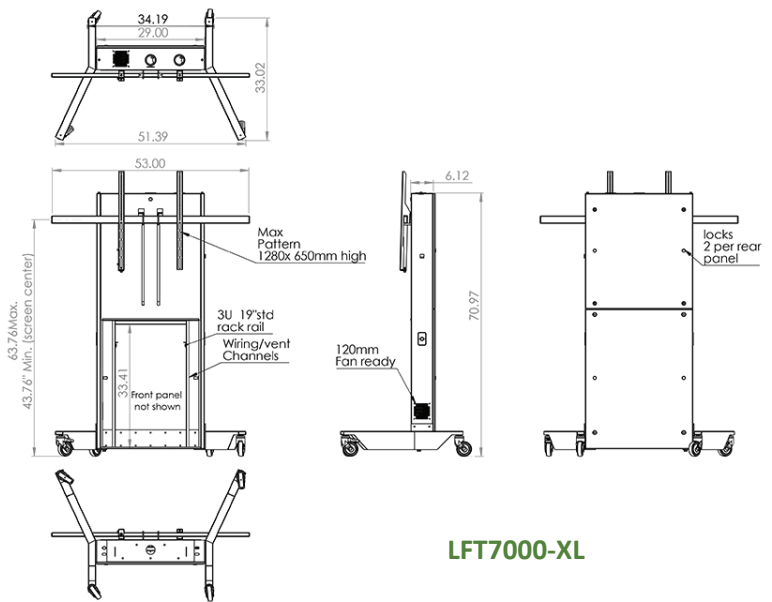

LFT7000-XL