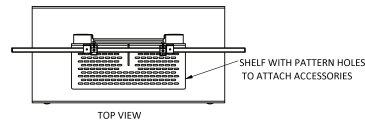

Dimensional Drawings