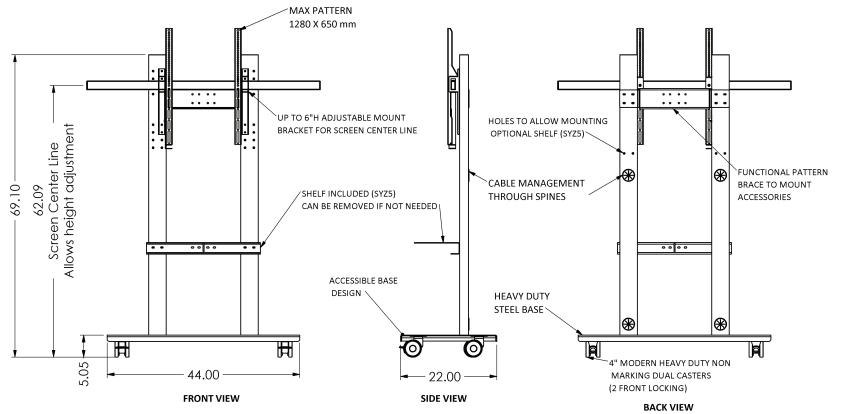

SYZ80-XL

SYZ80-D

The information contained in this drawing is the sole property of Audio Visual Furniture International. Any reproduction in part or as a whole without the written permission of Audio Visual Furniture International is prohibited. We can build or modify stock configurations to suit customer specifications. Please contact us to discuss how this service can help meet your needs. Some quantity restrictions may apply. Specification subject to change without notice. Computers, cameras, monitors, etc. are shown to illustrate product usage and are not included unless otherwise noted. *SMART kapp 84® and kapp IQ™ are a trademark or registered trademark of SMART Technologies ULC in the U.S. and/or other countries.