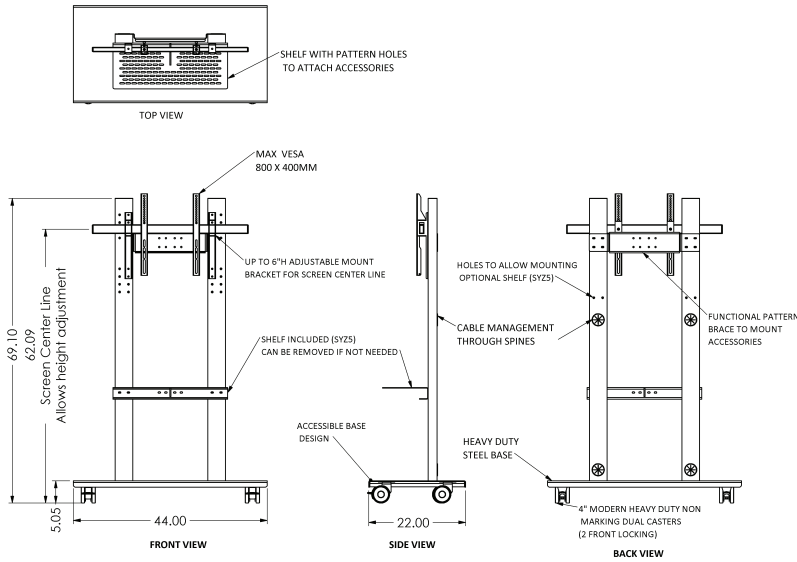

Dimensional Drawings