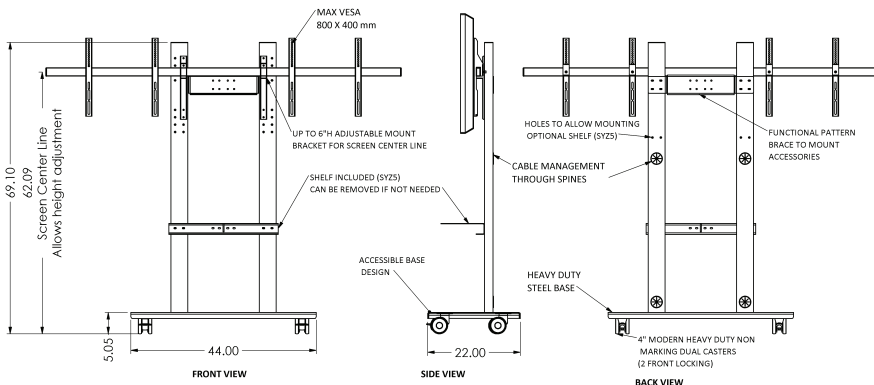

SYZ80-XL

SYZ80-D

The information contained in this drawing is the sole property of Audio Visual Furniture International. Any reproduction in part or as a whole without the written permission of Audio Visual Furniture International is prohibited. We can build or modify stock configurations to suit customer specifications. Please contact us to discuss how this service can help meet your needs. Some quantity restrictions may apply. Specification subject to change without notice. Computers, cameras, monitors, etc. are shown to illustrate product usage and are not included unless otherwise noted. *SMART kapp 84® and kapp IQ™ are a trademark or registered trademark of SMART Technologies ULC in the U.S. and/or other countries.