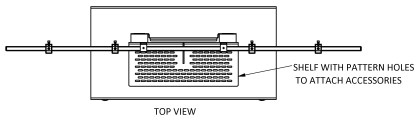

SYZ80-XL

SYZ80-D

The information contained in this drawing is the sole property of Audio Visual Furniture International. Any reproduction in part or as a whole without the written permission of Audio Visual Furniture International is prohibited. We can build or modify stock configurations to suit customer specifications. Please contact us to discuss how this service can help meet your needs. Some quantity restrictions may apply. Specification subject to change without notice. Computers, cameras, monitors, etc. are shown to illustrate product usage and are not included unless otherwise noted. *SMART kapp 84® and kapp IQ™ are a trademark or registered trademark of SMART Technologies ULC in the U.S. and/or other countries.