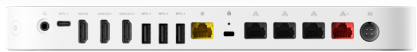

compute system

MOUNTING OPTIONS

Wall mount and table stand

CPU

Intel i7-10510U

MEMORY

8GB RAM

STORAGE

128GB SSD

WIRELESS DATA NETWORK

WiFi (802.11 AX) 2.4GHz/5GHz
Bluetooth 4.2, Ethernet (PoE)

PORTS

2x HDMI 2.0 output with CEC
1x HDMI 2.0 input video port
5x RJ45 Ethernet ports
3x Type-A and 1x Type-C USB ports
1x headphone jack w/ mic support (3.5 mm)

DIMENSIONS (L X W X H)

135 x 284 x 29 mm