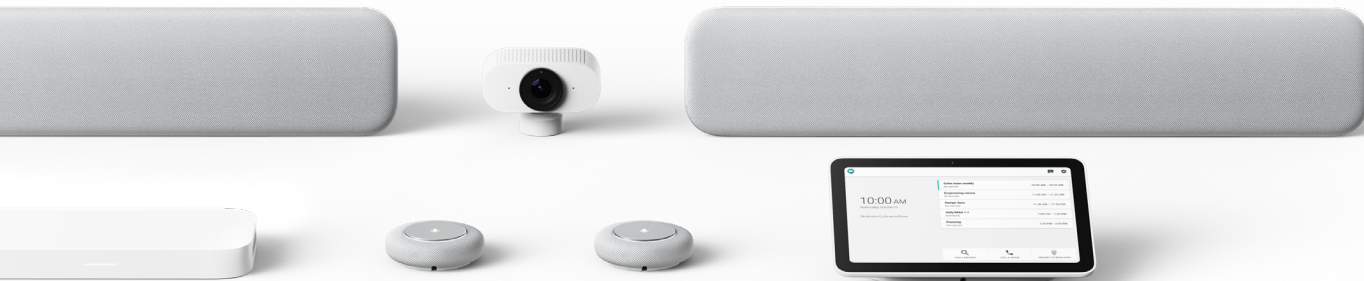

EASY TO INSTALL, EASY TO MANAGE

As the first kits for Google Meet incorporating Power over Ethernet (PoE), Series One room kits from Lenovo are easier and more cost-effective to install than almost any other option. Here’s why: With power and network combined in one Ethernet cable, there are fewer cables to run and less clutter under or on the table. In addition, PoE installations can be completed faster than traditional deployments. And Series One room kits from Lenovo are managed through the G Suite admin console, something most IT teams are already skilled at using.

SUPPORT YOU CAN DEPEND ON

In addition to providing a rich, immersive meeting experience, Series One room kits from Lenovo are backed by a 3-year Lenovo Premier Support warranty. Additional coverage is available through Lenovo’s optional Smart Office Professional Services, which provide personalized support every step of the way.