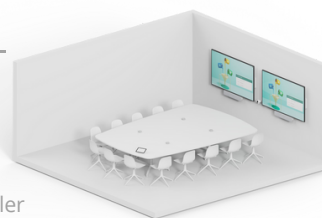

Typical	Recommended:
Dimensions: 4m x 4.5m 18m ²	4 to 6 People

- Smart Camera
- Smart Audio Bar
- Meet Compute System - Remote Control

Part Number [20YW000CUS](#)

Google Meet Medium "Lite" Room Kit Charcoal

Typical	Recommended:
Dimensions: 4m x 6m 24m ²	6 to 10 People

- Smart Camera
- Smart Audio Bar
- Meet Compute System - Touch Controller

Part Number [20YW0007US](#)

Google Meet Medium Room Kit Charcoal

Typical	Recommended:
Dimensions: 4m x 6m 24m ²	6 to 10 People

- Smart Camera
- Smart Audio Bar
- Meet Compute System - Touch Controller
- Mic Pod

Part Number [20YW0008US](#)

Google Meet Large Room Kit Charcoal

Typical	Recommended:
Dimensions: 4m x 6 - 10m 24 - 40m ²	10- 25 People

- Smart Camera XL - Smart Audio Bar
- Add on Audio Bar
- Meet Compute System - Touch Controller
- Mic Pod (X2)

For more information please contact your preferred distributor.

Google Meet

Lenovo